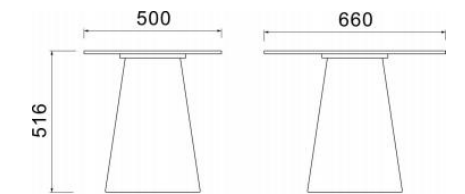

## Aobin Furniture

The harmony of the armrest and the waist support

OP-FX80065

OP-T10219(茶几)

**OP-T10219**  
茶几: L50×W66×H52cm

**OP-FX80065**  
L80×W76×H83cm

主推搭配颜色 Recommend

AX70 果灰色西皮