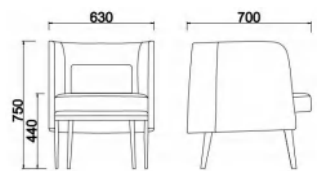

In spite of the standard technological sewing, it still shows natural beauty like the smile of the role.

Harmony  
and softness

**Artistic.Style**

OP-F1050 (单人位)

**OP-F1050**  
单人位: L63×W68×H75cm

OP-F1050 (三人位)