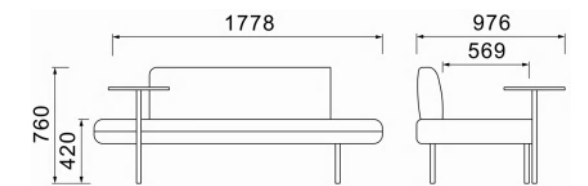

主推搭配颜色 Recommend

Unique material comple color matching up, smooth, bright line and side coherence shows all the ingenious idea and endless modern beauty

独特的材质组合，素雅的色彩搭配，流畅明快的线面结合，一切尽是巧妙心思的流露，展现无限现代美感。