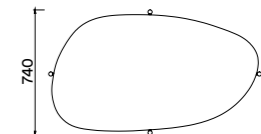

OP-T10033 大 (黑曜石)

主推搭配颜色 Recommend