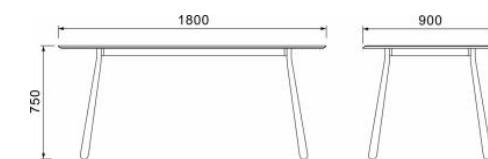

OP-R935 L54×W45×83cm
OP-R935-1 L54×W45×83cm
OP-T10088 茶几: W180×D90×H75cm

PU: 主推颜色 RCMD

可选颜色 Options