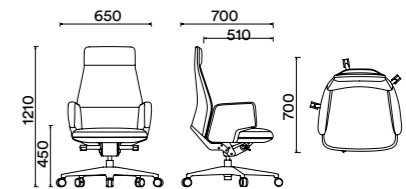

OP-AX60016 专利 \ PATENT: 201830362454.2