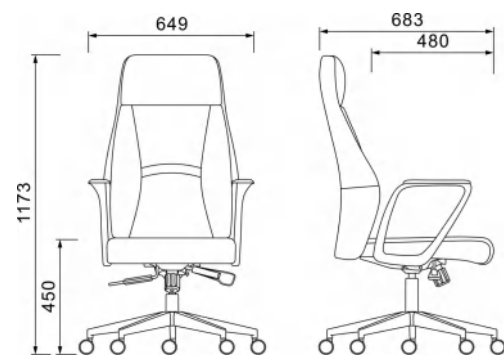

OP-A70768
L65 × W64 × 118cm

主推搭配颜色 Recommend