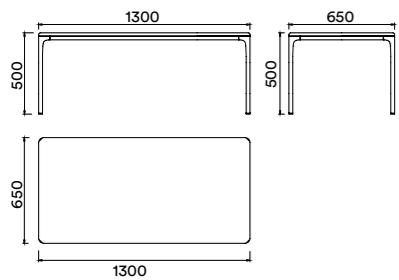

OP-T10036

主推颜色 Recommend

CN040 果灰色平纹牛皮 CN042 灰白色平纹牛皮

CN043 深蓝色平纹牛皮