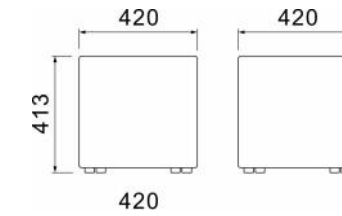

OP-F30012

主推搭配颜色 Recommend

Unique material comple color matching up, smooth, bright line and side coherence shows all the ingenious idea and endless modern beauty

独特的材质组合，素雅的色彩搭配，流畅明快的线面结合，一切尽是巧妙心思的流露，展现无限现代美感。