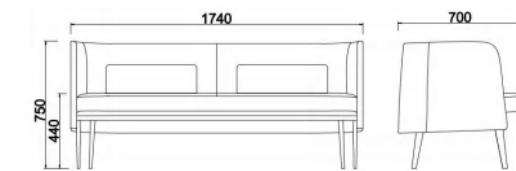

In spite of the standard technological sewing, it still shows natural beauty like the smile of the role.

Harmony  
and softness

**Artistic.Style**

OP-F1050 (单人位)

**OP-F1050**  
单人位: L63×W68×H75cm

OP-F1050 (三人位)