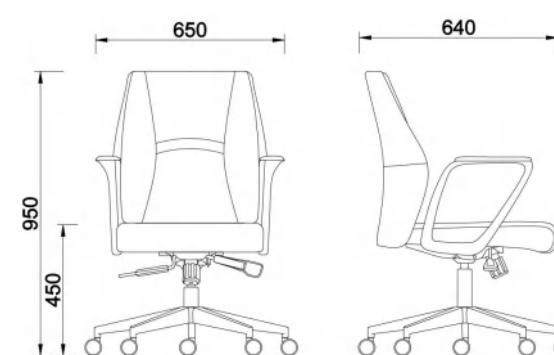

AX73 灰白色西皮

AX43 米白色西皮

OP-B70768-2

**OP-B70768-2**  
L65 × W64 × 95cm

The perfect products lie the ingnousness of invention: the freely movable desk surface is designed to theory of human engineering and save the linterd spaxe, embodying the concepts of modern officeand management.