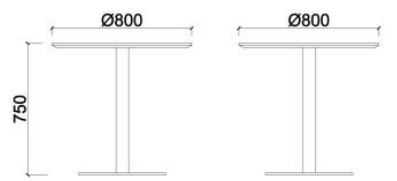

Artistic.Style

主推搭配颜色 Recommend