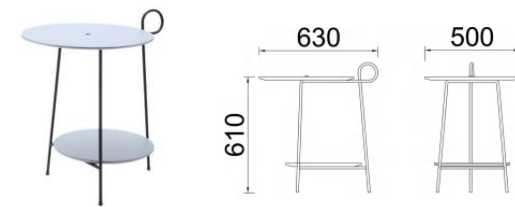

OP-T10017 (茶几)