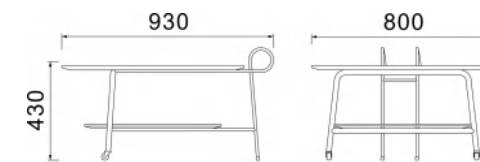

Artistic.Style

THIS IS THE FREEHAND BRUSHWORK OF CHAIR ART.

椅子艺术的自由写意

OP-FX80012
单人位: L84xW64xH78cm

OP-FX80012
三人位: L174xW67xH78cm

OP-T10017
茶几: φ50xH61cm

OP-T10016-1
茶几: φ80xH43cm

时间被静与动雕琢, 优美地规划出了一个直与曲的空间。没有华丽, 看似平淡, 却是最极至造型的终极皈依。

The still and dynamic expressions of time outline a beautiful space consisting of straight lines and curves. In spite of nosplendiddness, it actually has the greatestshape.

主推搭配颜色 Recommend