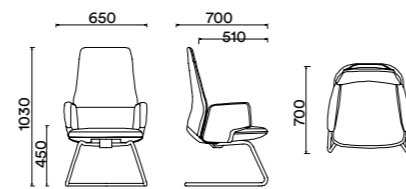

Perfect ambiance

The music is from our heart, and the environment can influence our mood. In the efficient space, we can place some simple but colorful office furniture to create the happy symphony between space and furniture. In the relaxing ambiance, the mind seems to come alive, the inspiration is continuously stimulated and the passion is overflowing. When we enjoy sitting on it and appreciate the physical and mental happiness, you may forget to get off the work.

OP-CX60016