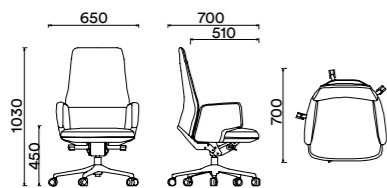

Let's be happier at work than at rest.

Beautiful feeling

散发都市气息的办公转椅，与办公桌的组合完美流露出沁人心脾清新感觉，如此空间，随处都萦绕着点点思绪和滴滴灵感。

The office swivel chair emits the breath of city. The combination between it and office desk perfectly reveals the fresh feeling. In this space, ideas and inspiration are present everywhere.

It's because we like it that we need to have a good mood.

秀丽又流畅的一抹圆弧，为低姿的坐椅带来视觉的丰厚圆润，让人无拘无束的造型设计，没有一丝多余，会束缚自由自在的你。

Beautiful and fluent circle arc makes the low chair rich and fruity. The free design is a bit redundant, so you can feel free when sitting there.

EVERY ANGLE SHOWS THE ENJOYMENT ABOUT THE FORCE AND BEAUTY.