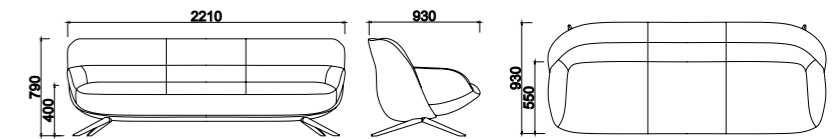

OP-FX80088 (三人位)