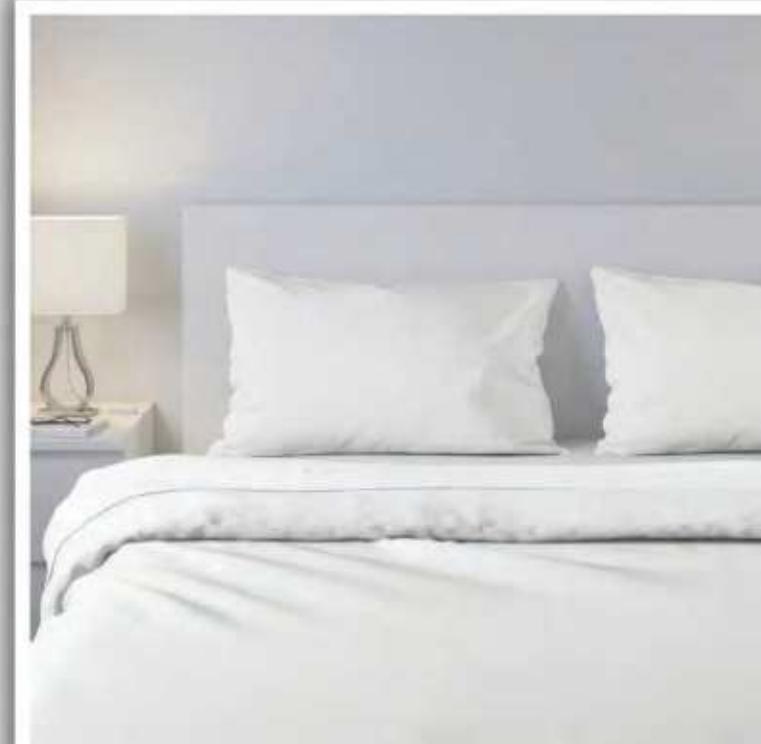

## BED SHEETS

100% Cotton

140 TC - 300 TC Between

\*Requested sizes can be produced according to customer demand.

BED SHEETS

BED SHEETS