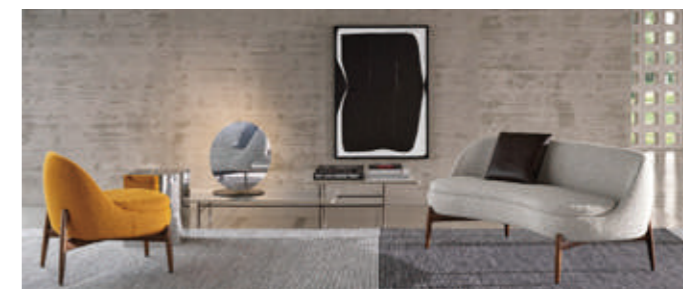

# Designer Sofa Chair Series

SF2596  
Size:W770\*D800\*H760

SF2671  
Size:W700\*D840\*H710

SF2677  
Size:W360\*D810\*H820

SF2675  
Size:W700\*D830\*H850

SF2690  
Size:W640\*D760 H840

SF2676  
Size:W920\*D1070/1840\*H350/900