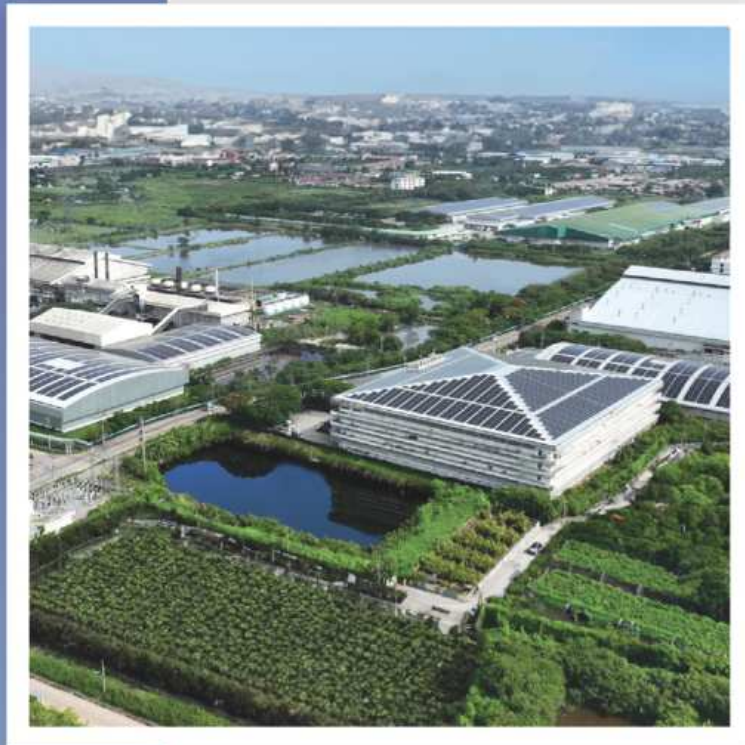

Search For

“FASHIONHOMETEX”

mkt@fashionhometex.com

www.fashionhometex.com

Contact Us

Fashion Hometex Co., Ltd.

136/4 M1, Khaerai, Kratumbaen,
Samut Sakhon 74110, Thailand

Tel.(+66) 34 852 401 to5