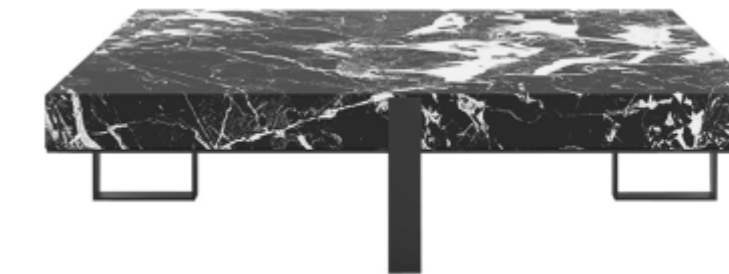

Item code: DT-136

MATERIAL: American Ash wood+Marble

DIMENSIONS: 100*100*H27cm