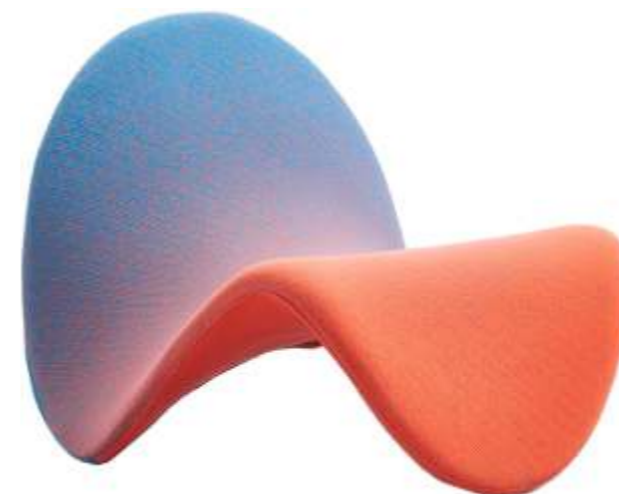

Item code: DS-038

MATERIAL: American Ash wood+Plyboard board+40 density foam+Velvet

DESCRIPTION: Plyboard with function and sculptural form,
Timeless experience through its classical design

DIMENSIONS: 79*76*H64cm