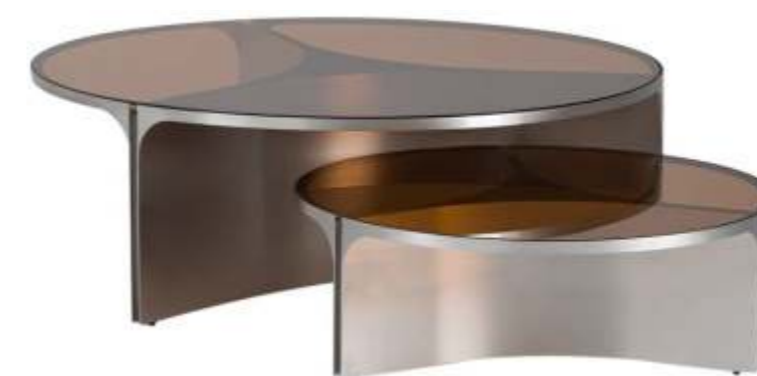

Item code: DT-157

MATERIAL: American Ash wood+Marble
DESCRIPTION: Plyboard with function and sculptural form,
Timeless experience through its classical design
DIMENSIONS: Dia100*H42cm / Dia60*H32cm