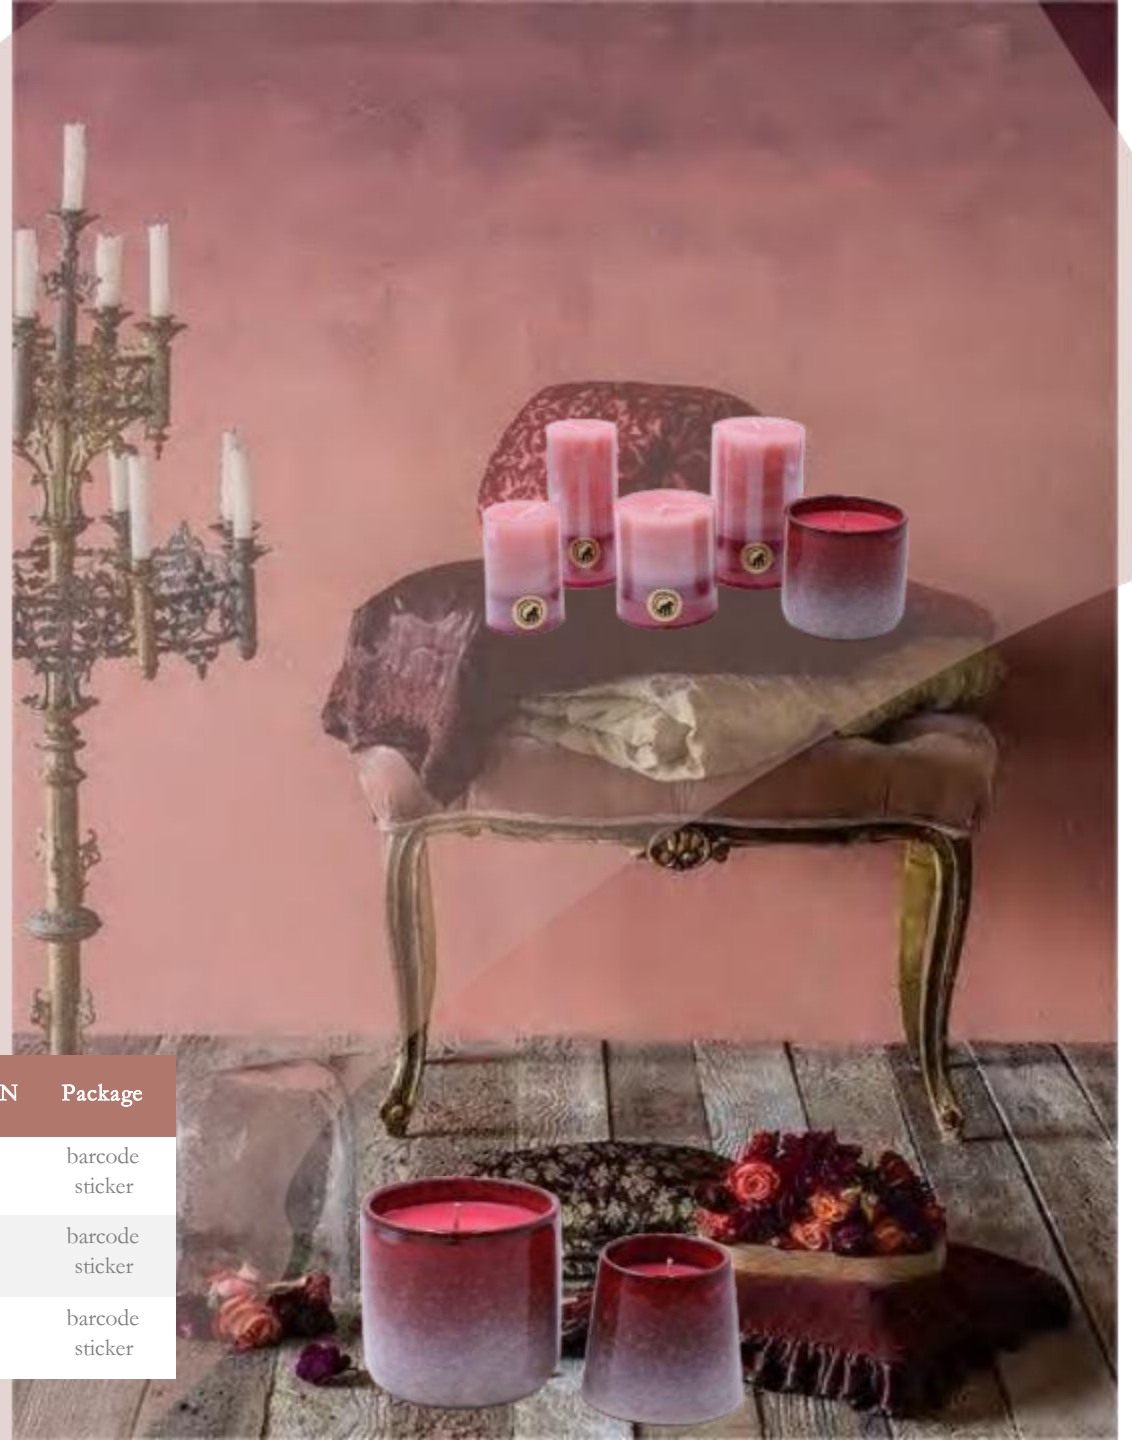

Ceramic Candle

Fty Item#	Size	Color	Material	Wax Wt/g	Fragrance	pcs/inner	pcs/master	cbm/ CTN	Package
TCB7380-YB	D7.3xH8 cm	as photo	Soy wax	190	8%	12	24	0.019	barcode sticker
TCB105105-YB	D10.5xH10.5cm	as photo	Soy wax	480	8%	6	12	0.021	barcode sticker
TCB16266-YB	D16.2xH6.6cm	as photo	Soy wax	620	8%	6	12	0.033	barcode sticker