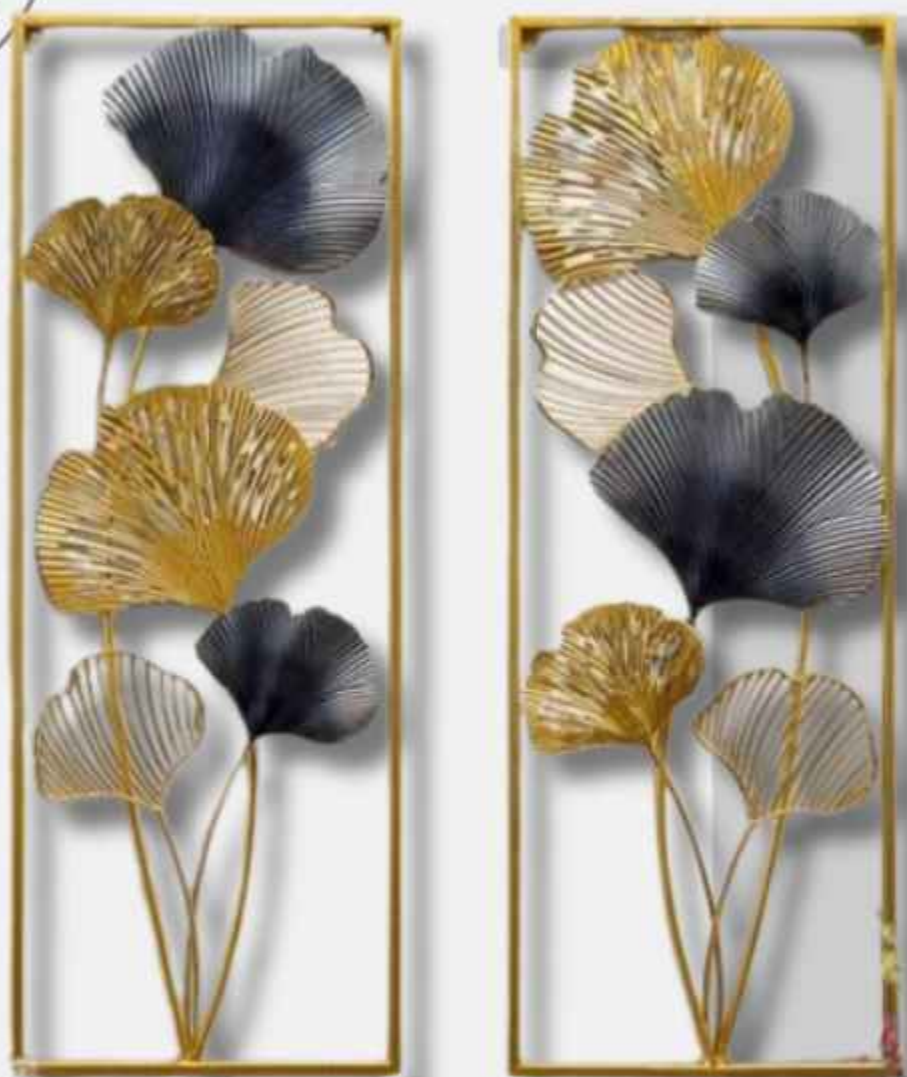

Dual Leaf Frame Wall Art

Size - 32x12 inch

SKU: TDC-MWA18