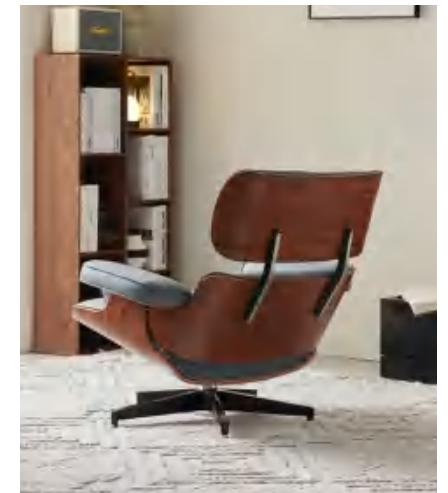

巴塞罗那椅
Size : 770x800x820mm
pedal : 620x570x430mm

伊姆斯
Size : 880x880x860mm
pedal : 640x530x430mm

The Elegant Overall, Design Fashion

THE BROAD DESIGN, THE EXTRAORDINARY BEARING, THE FLEXIBLE ADJUSTMENT MECHANISM DISPLAYS OF CREATIVITY,