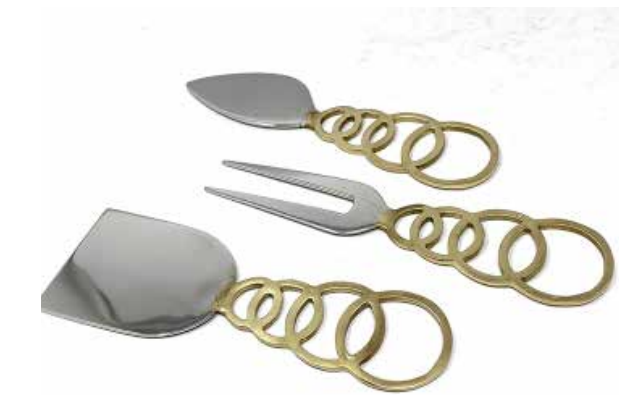

Gekko snack bowl

Decorative Woodroses (adaptable for candle holders)

Scorpion snack bowl

Pinched Candlestands

Sunflower tea-light holders

Clam Shell decorative

Primitive Bowls

Cactus canoe bowls

Tai-Chi Bowls

Wrinkle bowls

Paper-Maché bowls

Rockman ring bowls

Offset bowls

Reflection Vases

Celtic table collection with cheese knives, napkin ring, spoons and salad servers

Celtic Salad server

Springs Salad Servers

Springs Cheese knives

Agate Cheese Knives

Celtic Cheese knives

Celtic knob

Napkin Rings

Celtic Tea Spoons

Celtic hook

Celtic handle

Hammered Bloat Round vases

Bloat Rectangle vases

Fried egg platters

Dazzle Orbit Trays

Trays with Tribal Jewellery handles

Dazzle rectangle platters

Dazzle hexagon trays - semi-precious stone accents