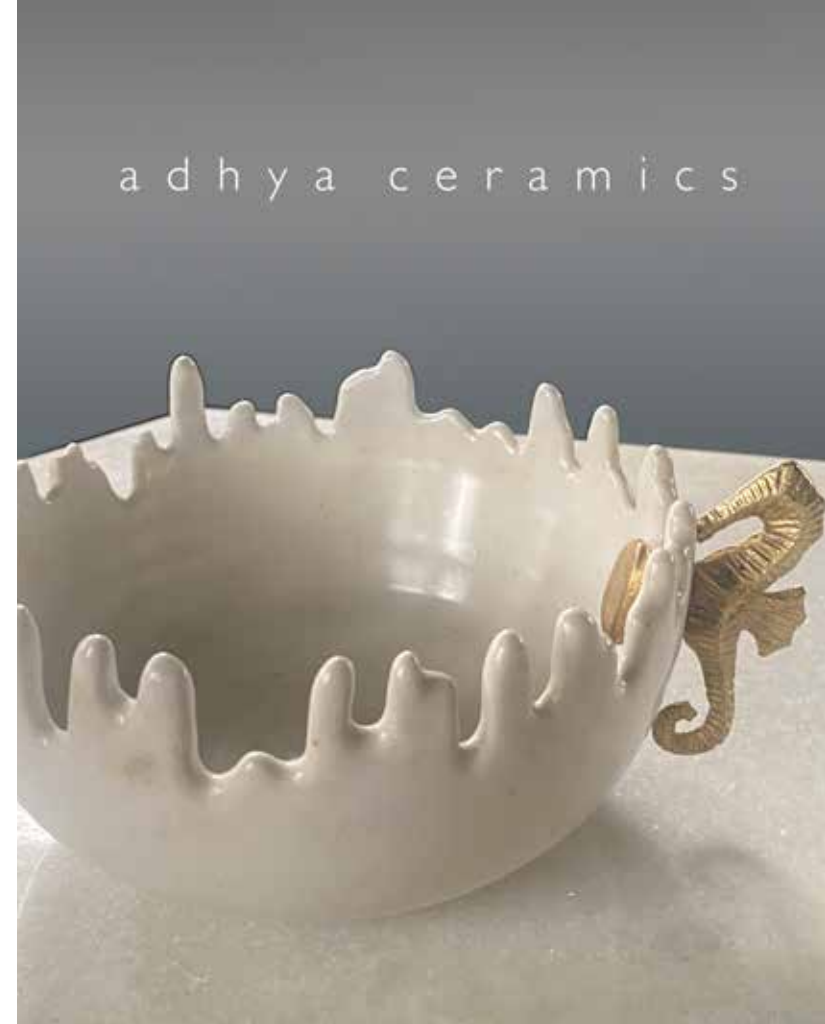

Ancient yet modern, traditional yet contemporary, pottery has been a medium of creative expression in every culture. At Adhya, the addition of ceramics to our repertoire has brought young energy and new possibilities of material fusion - exploring and discovering fresh aesthetic directions.

Our studio is equipped with basic pottery wheels and slab roller for precise shaping and forming. The advanced electric kiln ensures consistent and controlled firing, allowing us to achieve optimal results with both low-fire and high-fire ceramics.

We have been experimenting with glazes; rustic and glossy, hand painted, added grog, paper, double-fired, dripped, sprayed, and mixed effects to create a library of textures and finishes.

This food-safe material is great for cake-stands, bowls, platters and also for large decorative wall art or hanging mobiles that are light weight. Get in touch for your tabletop and decor requirements. We enjoy experimenting and are open to small batch orders.