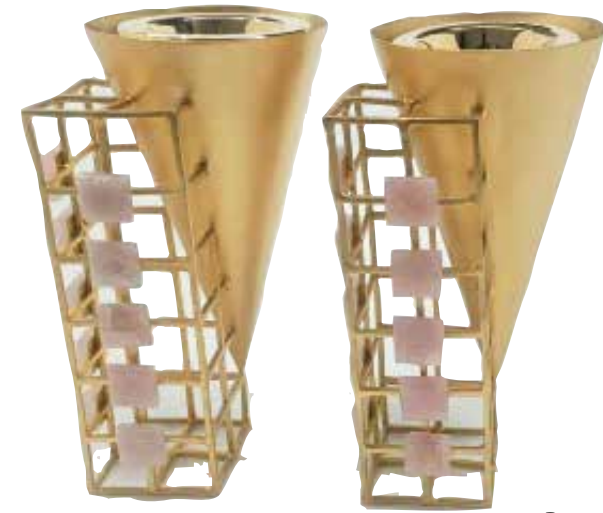

Trinket Bowl

Large 6" Bowl

Large 6" Bowl

Single Bowl 4"

Twin Bowl

Memphis candle-holders

Segment Platters

Segment small plates/coaster

The Amphora collection is a strikingly modern, edgy design that plays with contrast in form and finish. The addition of stone accents makes this collection more special and exclusive.

Burners

Vases

Decorative centerpiece

Euphorbia mirror

Euphorbia knob

Euphorbia flower napkin ring

Euphorbia flower + horn

Euphorbia cake stand

Euphorbia flower + SS canoe

Ixora Napkin ring

*Ixora bowl
16cm & 32cm dia*