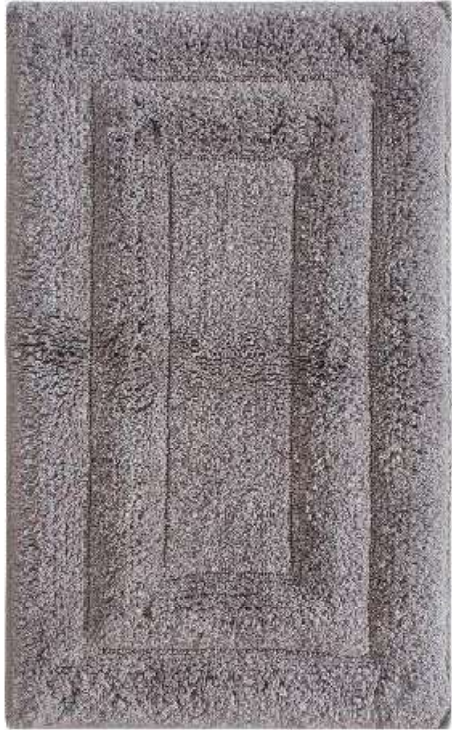

BATHMATS COLLECTION

TUFTED COTTON BATHMAT

Our designer select this design & colour theme inspired from The **Denali National Park, Alaska**. But at the same we also keep in mind the basic & aesthetic nature of your bathroom.

A journey into the tranquil serenity of nature that evokes the breathtaking allure of the majestic mountains along a pristine lake. this is the embrace of pure luxury to elevate your bathroom, where elegance and natural grandeur converge seamlessly.

HT BM-022

TUFTED COTTON BATHMAT

Our designer select this design & color theme inspired from The geography of Brazil's Lençóis Maranhenses National Park is like nothing else on the planet.

A journey into the tranquil serenity of nature that evokes the breathtaking allure of the majestic mountains along a pristine lake. this is the embrace of pure luxury to elevate your bathroom, where elegance and natural grandeur converge seamlessly.

HT BM-024

TUFTED COTTON BATHMAT

Intentionally irregular, this bath rug like a picture of soft grass-covered mounds through its careful with 100% cotton yarn, each thread, as if traversing through an open landscape. this is comforting and ever-inspiring.