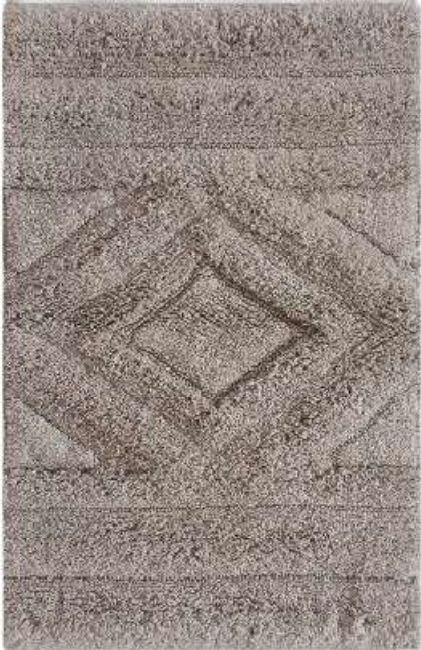

BATHMATS COLLECTION

TUFTED COTTON BATHMAT

Our designer select this design & colour theme inspired from The **Denali National Park, Alaska**. But at the same we also keep in mind the basic & aesthetic nature of your bathroom.

HT BM-022

TUFTED COTTON BATHMAT

Our designer select this design & color theme inspired from The geography of Brazil's Lençóis Maranhenses National Park is like nothing else on the planet.

A journey into the tranquil serenity of nature that evokes the breathtaking allure of the majestic mountains along a pristine lake. this is the embrace of pure luxury to elevate your bathroom, where elegance and natural grandeur converge seamlessly.

HT BM-024

TUFTED COTTON BATHMAT

Intentionally irregular, this bath rug like a picture of soft grass-covered mounds through its careful with 100% cotton yarn, each thread, as if traversing through an open landscape. this is comforting and ever-inspiring.

HT BM-025

TUFTED COTTON BATHMAT

A journey into the tranquil serenity of nature that evokes the breathtaking allure of the majestic mountains along a pristine lake. This is the embrace of pure luxury to elevate your bathroom, where elegance and natural grandeur converge seamlessly.