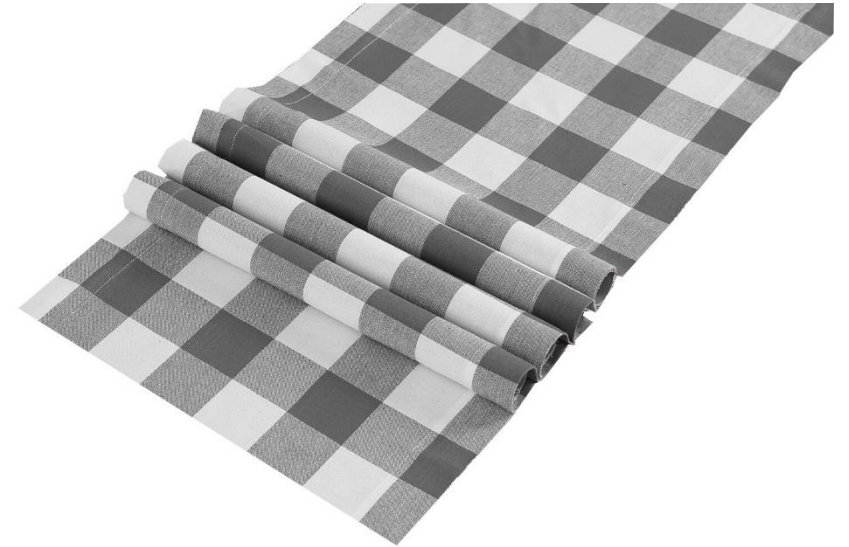

Product Code : SAI#RR003
Product Name : Table Runner
Size : 16x90"
Design : Slub with Fringes