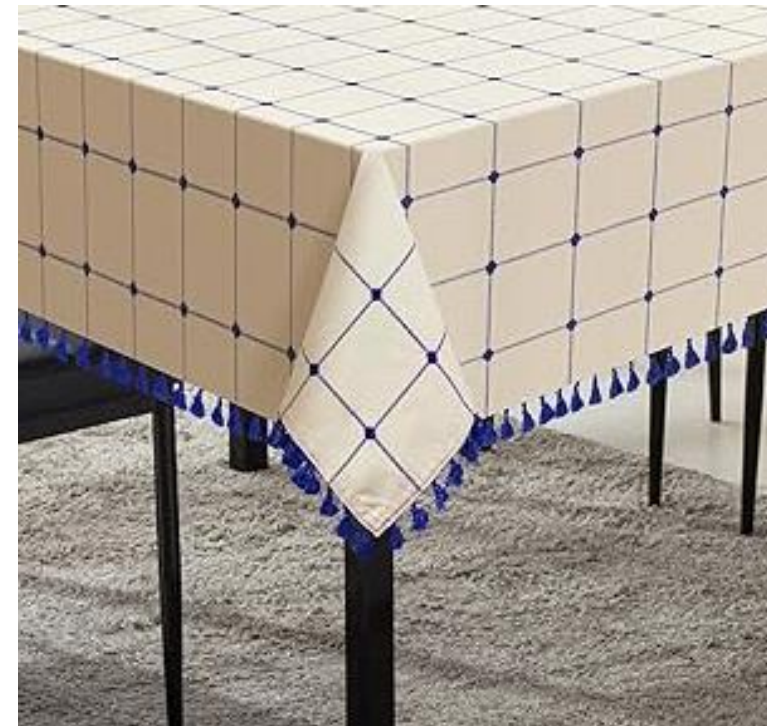

Product Code : SAI#RR008
Product Name : Table Runner
Size : 14x72",14X90,14X108"
Design : Gingham Check

Product Code : SAI#RR009
Product Name : Table Runner
Size : 14x72",14X90,14X108"
Design : Slub