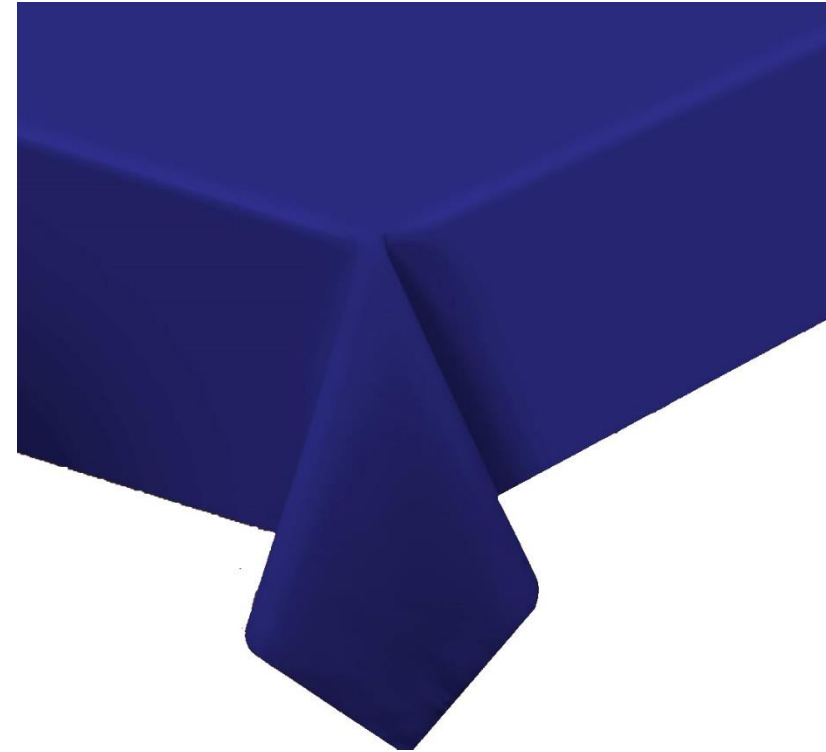

Product Code : SAI#RR008
Product Name : Table Runner
Size : 14x72",14X90,14X108"
Design : Gingham Check

Product Code : SAI#RR009
Product Name : Table Runner
Size : 14x72",14X90,14X108"
Design : Slub

Product Code : SAI#TC001
Product Name : Table Cloth
Size: 60x120"
Design : Chambray with Picoting Stitch

Product Code : SAI#TC002
Product Name : Table Cloth
Size: 55" square ,55" round, 55x86",55x120"
Design : Dobby with Tassels

Product Code : SAI#TC003
Product Name : Table Cloth
Size: Size: 60x84", 60x120
Design : Chambray