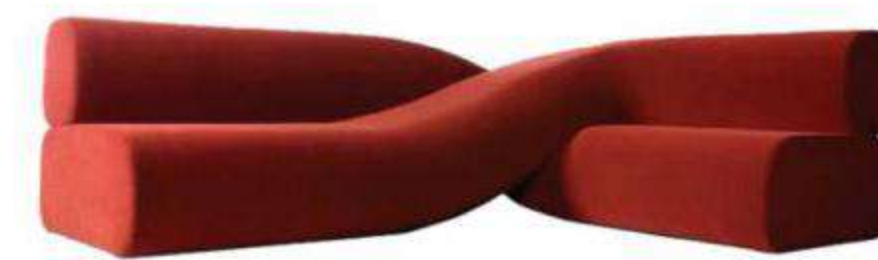

QY-S1540

QY-S1476

QY-S1451

QY-S1561

QY-S1564

QY-S1335

QY-S1626

QY-S1556

QY-S1308

QY-S1587

QY-S1462B