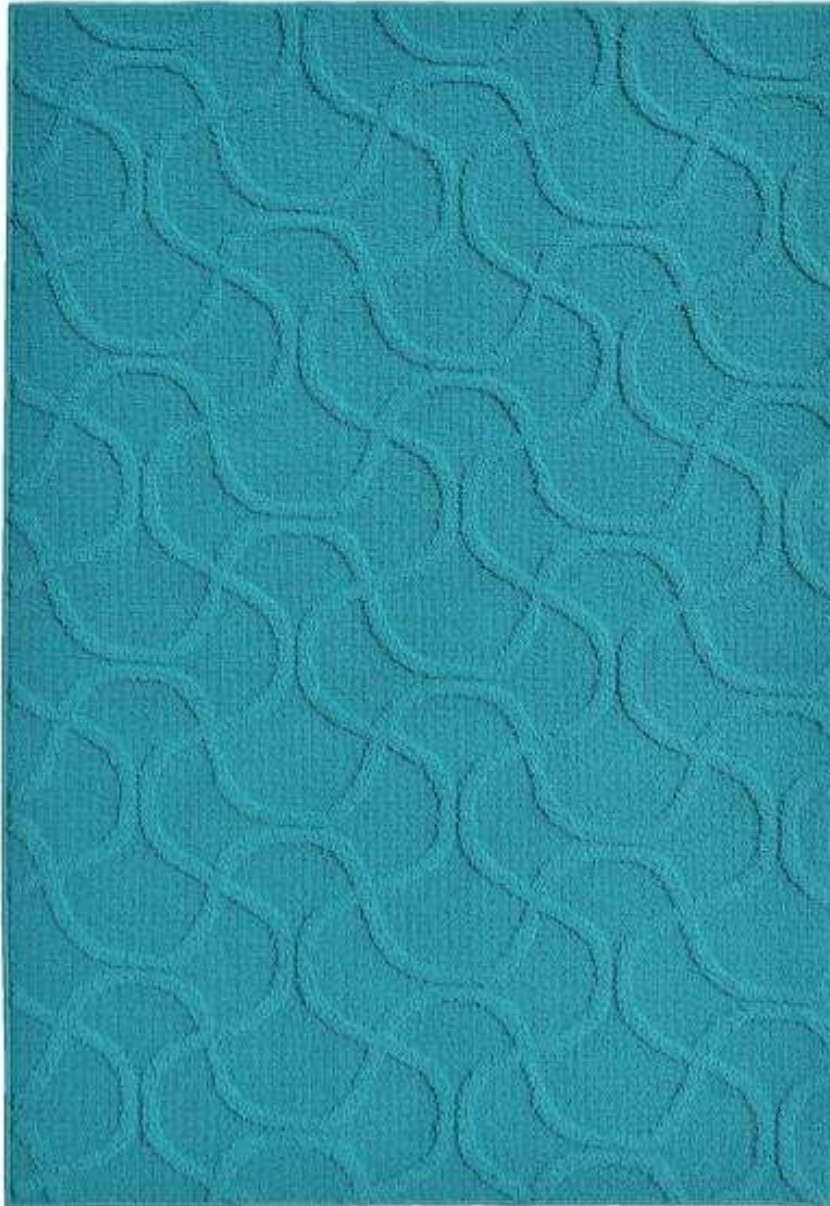

57 - Teal

Solid Color • Loop/Loop Construction • 100% Polypropylene • Action Bac

SIZE	PRICE PER UNIT
45" x 66"	$22.55
5' x 7'	$35.50
7'6" x 9'6"	$68.15