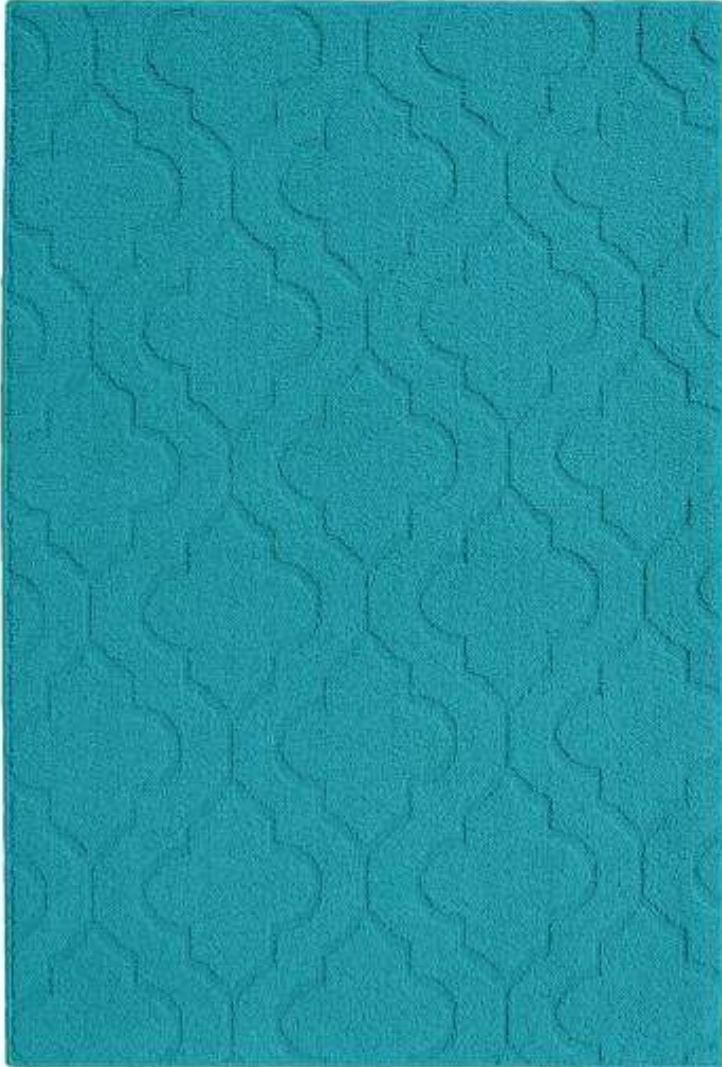

E1 - Black/Ivory

F3 - Navy/Ivory

H8 - Cinder/Ivory

M6 - Chili Red/Ivory

**Two-Color Cut Pile, 100% Polypropylene
Marine Backing**

SIZE	COST
5' x 7'	\$38.16
7' x 10'	\$77.50

57 – Teal

12 – Cinder Gray