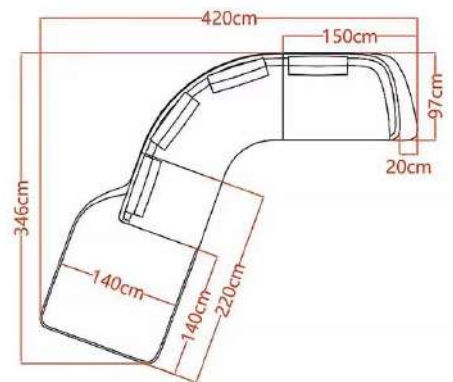

CT-330# 130*75*35/D50*45 cm
nature stone + SS