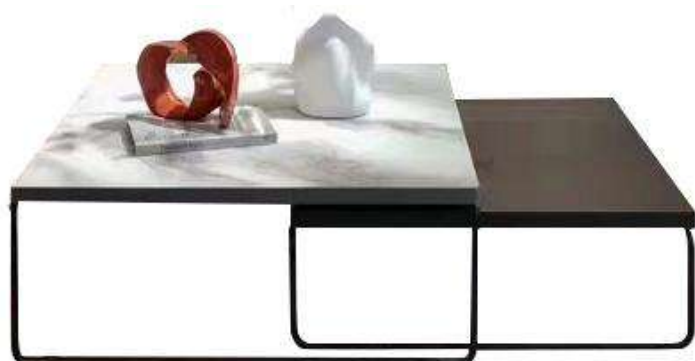

CT-603# 90*90*40/80*80*30 cm
glass + MDF + iron frame