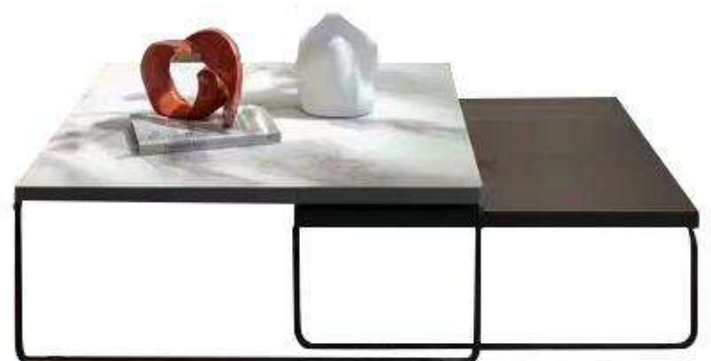

240*104*78 cm

SF-099#

feather filled back cushions
Size(cm): L240*D104*H78

110*104*78 cm

CT-350# 120*60*45 cm
MDF + iron frame

CT-603# 90*90*40/80*80*30 cm
glass + MDF + iron frame

SF-829# feather filled pillows
 Size(cm): L292*100*72 ,arm W25, H55, SD68, SH42