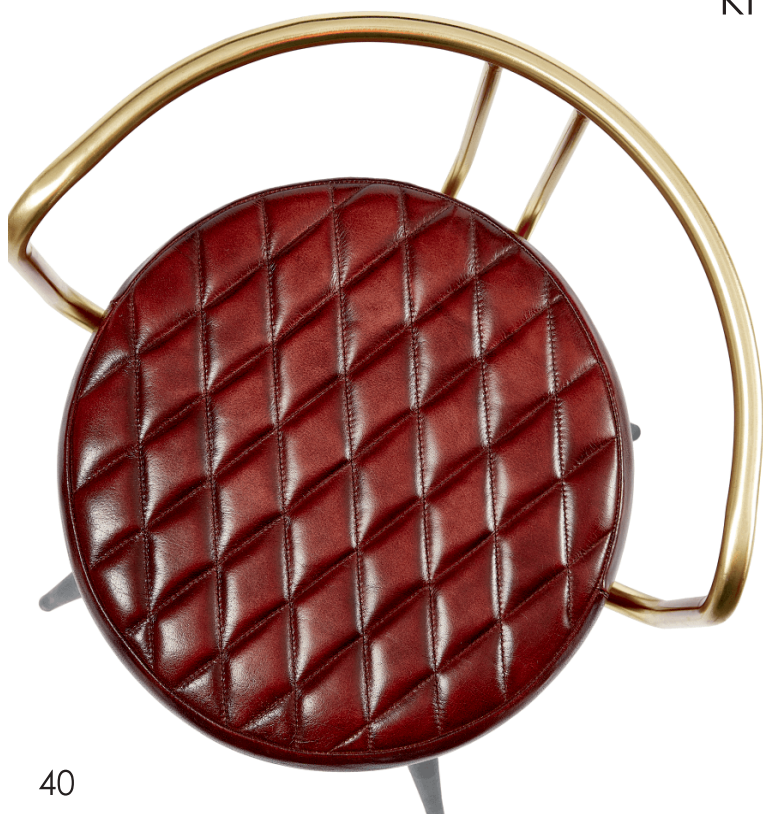

THE PERFECT BLEND BETWEEN COMFORT AND STYLE

This Collection of Bar and Counter stools can be a great addition for their respective areas. The seat design can be upholstered on the different height stands as per the choice you want to go with. These stools require partial assembly, but they come with everything needed to make setup a breeze.