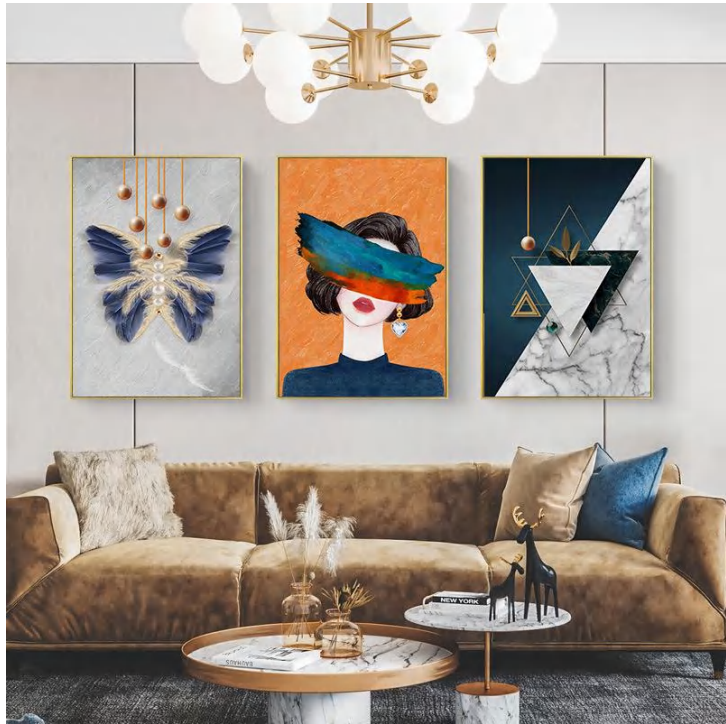

ZY0820004-4

ZY0820004-5

ZY0820009-1

ZY0820009-2

ZY0820001

ZY0820001-1

ZY0820001-2

Description:Printed Canvas+PS Frame
Size:30*40cm;40*60cm;50*70cm;60*80cm;70*90cm