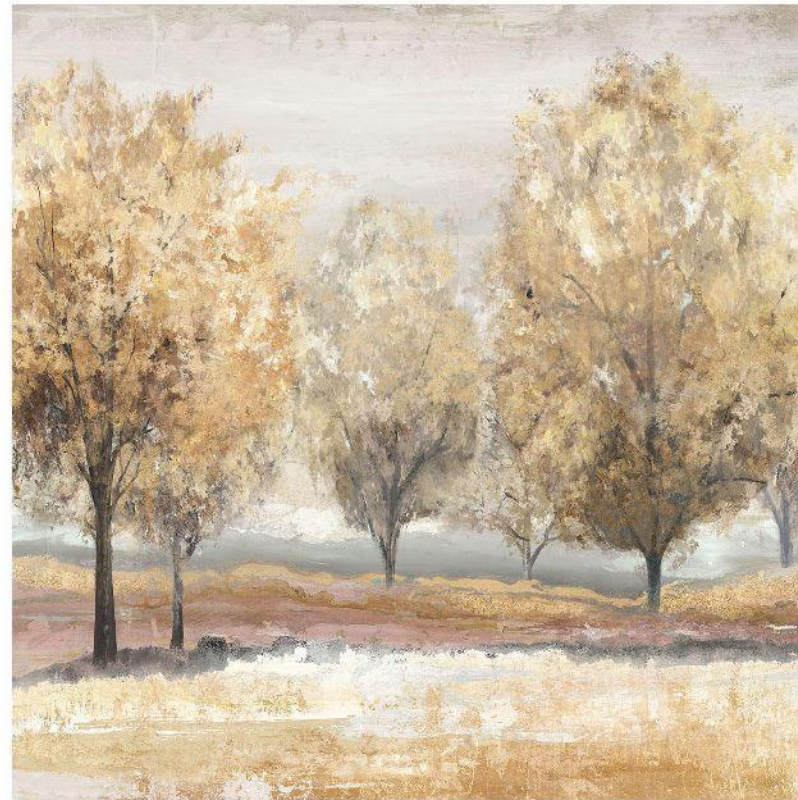

ALUMINUM FRAME COLOR

FLOATING FRAME COLOR

White

Antique Gold

silver

wood color

black

canvas

Internal framework

Inner frame painting

External frame

Finished product

Cavas Art with 30% hand painting | OD:40x50cm

Cavas Art with 30% hand painting | OD:60x60cm

Cavas Art with 30% hand painting | OD:60x60cm