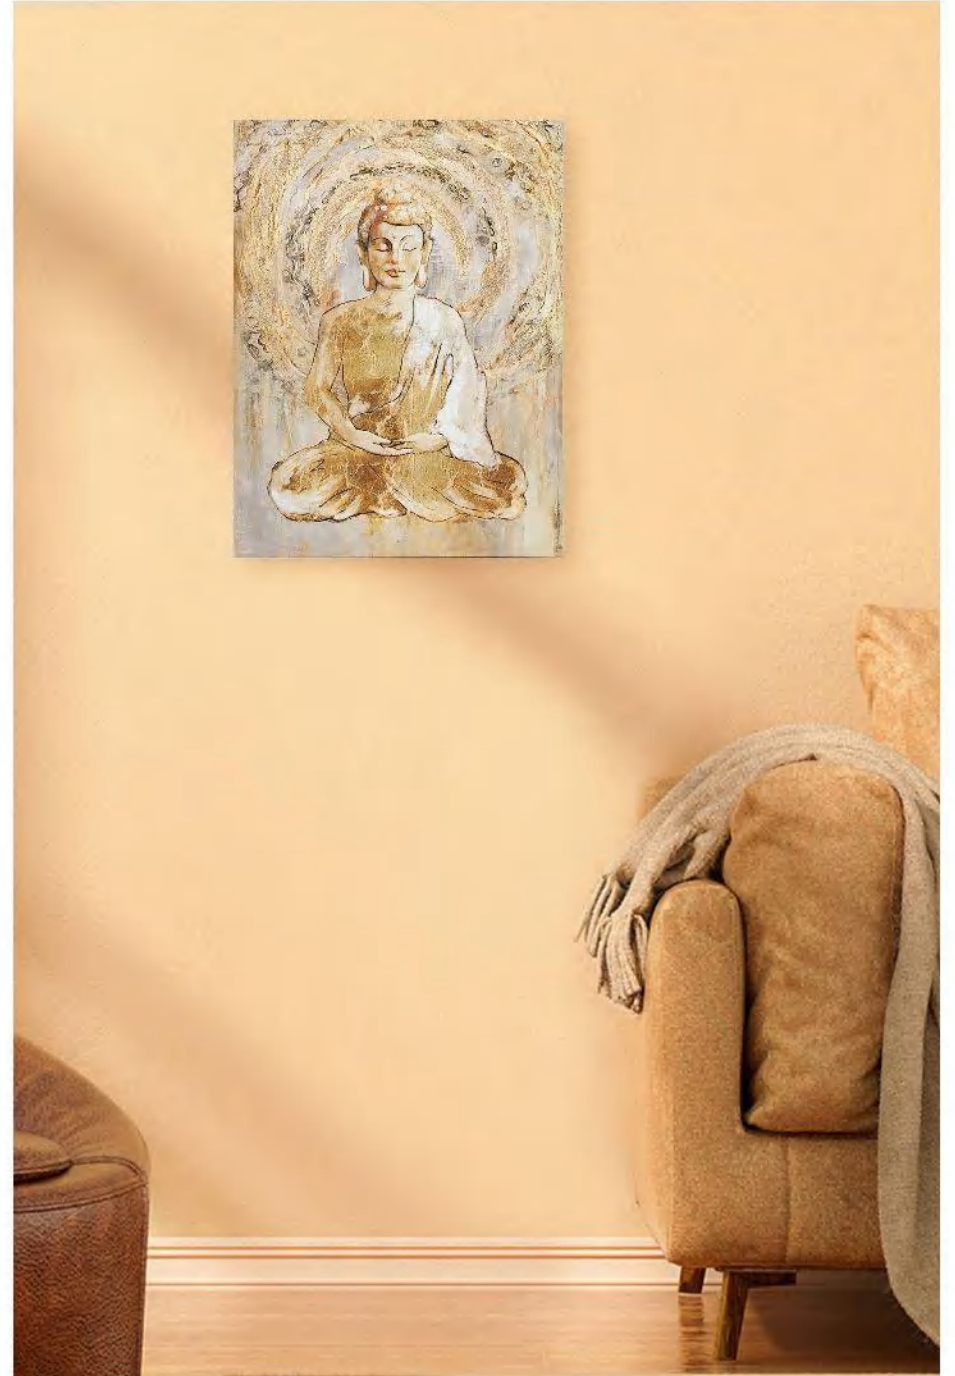

ALUMINUM FRAME COLOR

FLOATING FRAME COLOR

White

Antique Gold

silver

wood color

black

canvas

Internal framework

Inner frame painting

External frame

Finished product

Cavas Art with 30% hand painting | OD:40x50cm

Cavas Art with 30% hand painting | OD:60x60cm

Cavas Art with 30% hand painting | OD:60x60cm