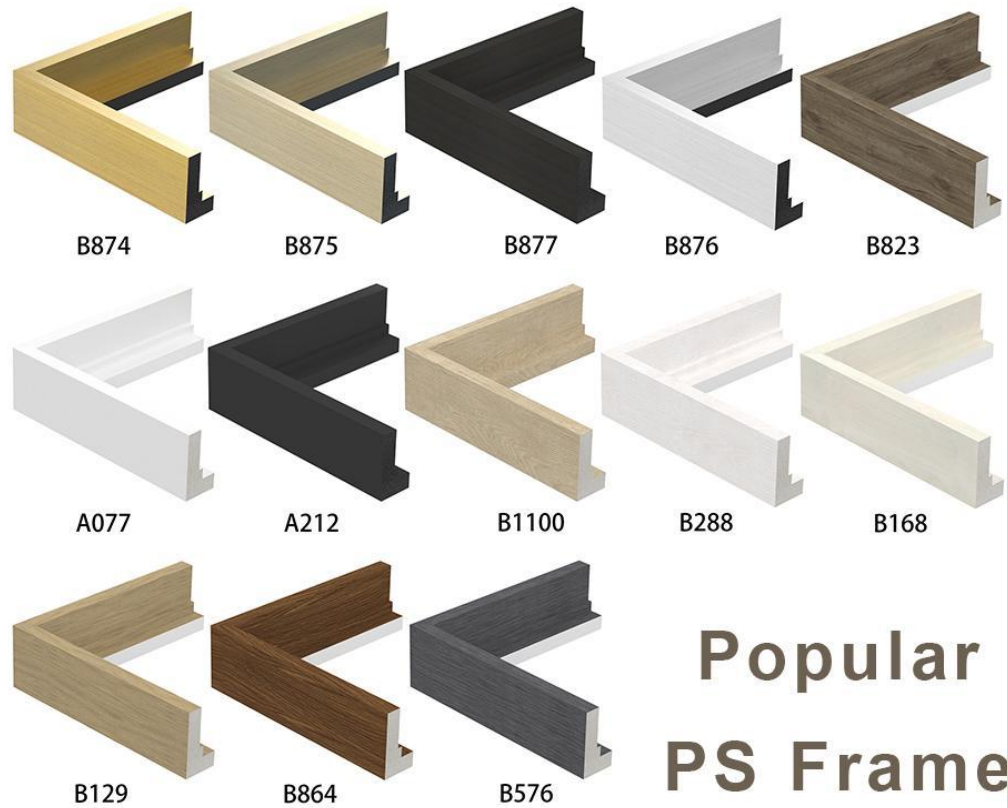

2024 NEW PRODUCTS DESIGN

(Canvas、Metal mirror、Children's room basket、Wood Craft、Framed paintings、Oil painting)

CANVAS

Variety of Techniques

Popular PS Frame Colors

Gel Hand Paint

Oil Hand Paint

Classic Print