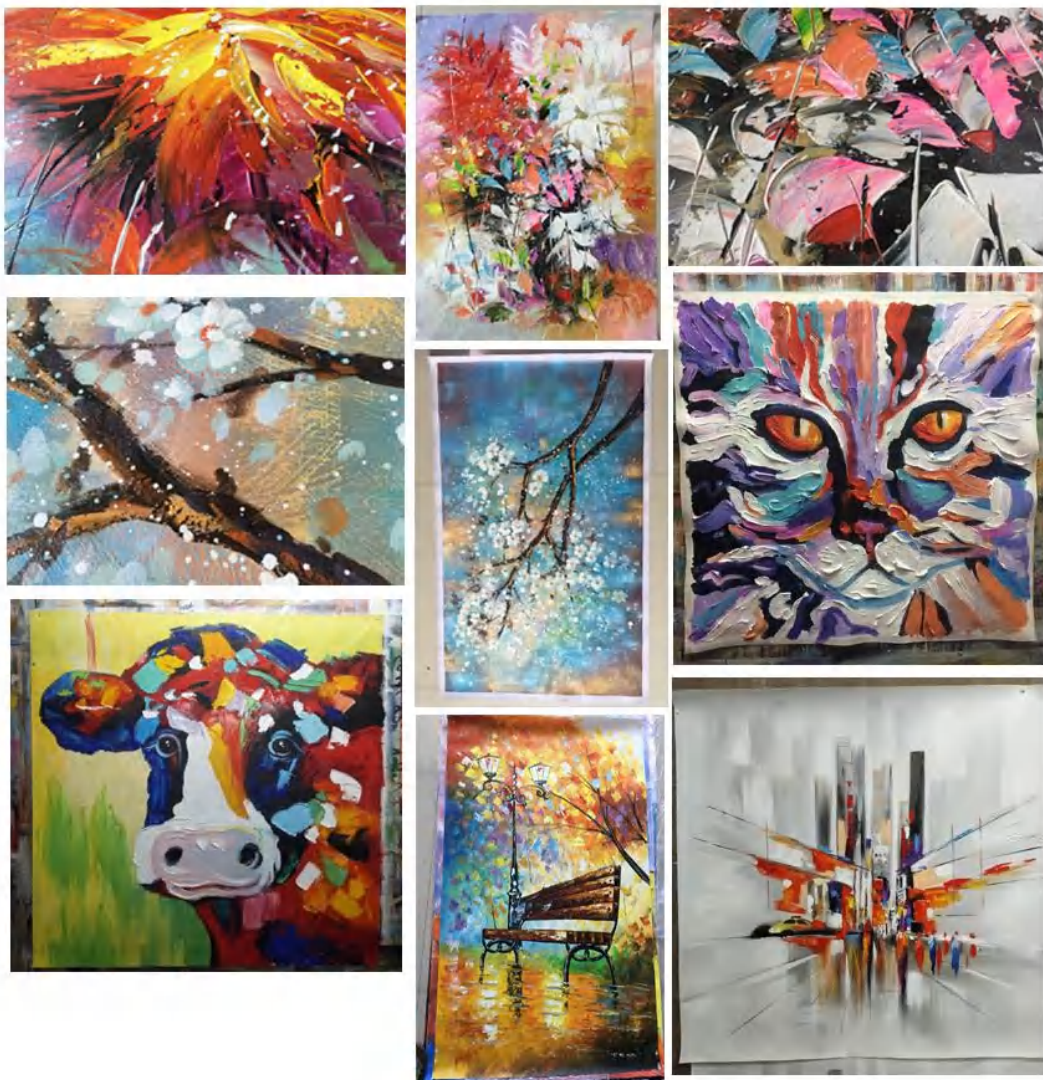

A blurred background image showing a person in a light blue shirt painting a wall with a brush. The person is positioned in the center-right of the frame, and their arm is extended as they apply paint. The overall scene is out of focus, emphasizing the action of painting.

OIL PAINTING

HOW WE PAINT

1. Sketch on canvas

2. Base colors

3. Build the forms

4. Detail, Highlight

100% hand painted oil painting on canvas

Real photos and details

ALUMINUM FRAME COLOR

FLOATING FRAME COLOR

White

Antique Gold

silver

wood color

black

canvas