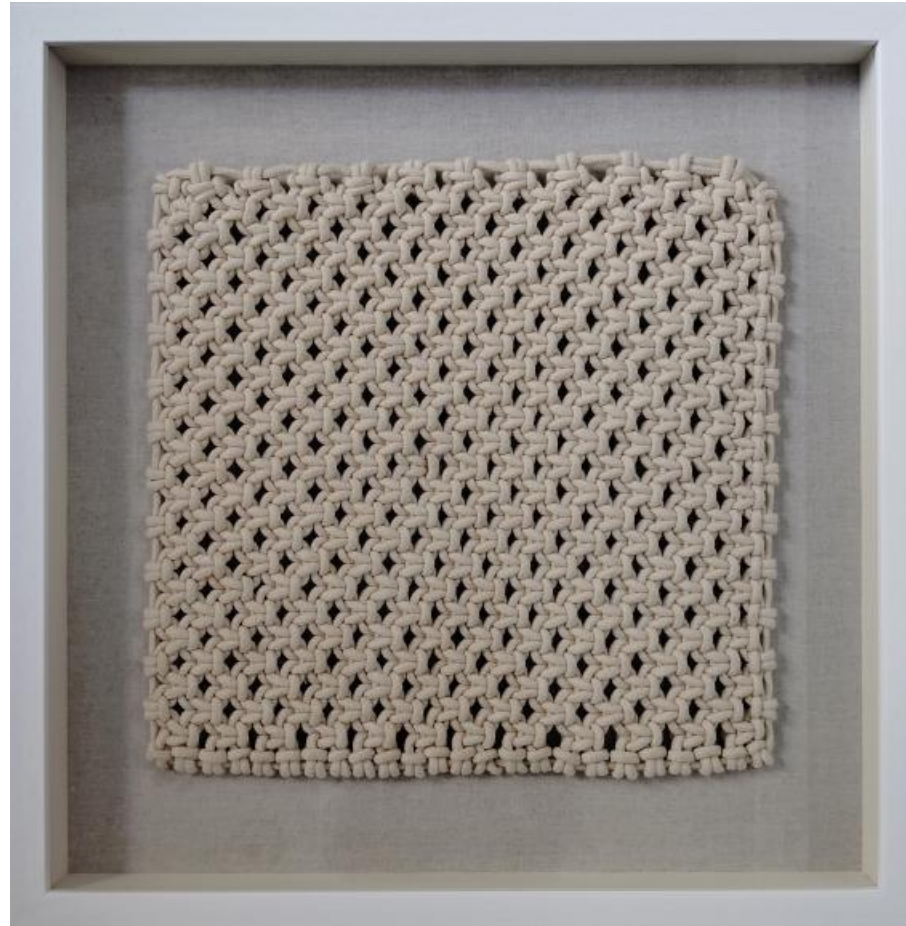

Item No:2023691

Material:
Seashell inner art, polystyrene frame with glass
Size:80×80×5cm,

Item No:2021275

Material:
Multi material inner art, acrylic box
Size:80×80×5cm,

Item No:2023693

Material:
Wood carving inner art, acrylic box
Size:80×80×5cm,

Item No:2022028B

Material:
Hand painting&gold foil inner art, aluminum frame with glass
Size:60×60×3.5cm,

Item No:2023694

Material:
Cotton rope knitting inner art, polystyrene frame with glass
Size:60×60×5cm,