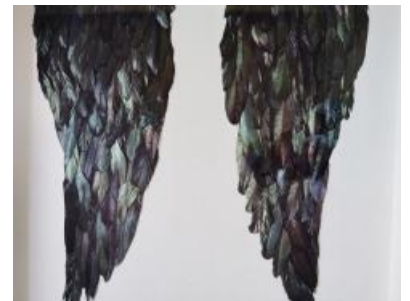

Item No:2023669

Material:
Wood carving inner art, polystyrene frame with glass
Size:60×80×5cm,

Item No:2023670

Material:
Feather inner art, polystyrene frame with glass
Size:60×80×5cm,

Item No:2023671

Material: