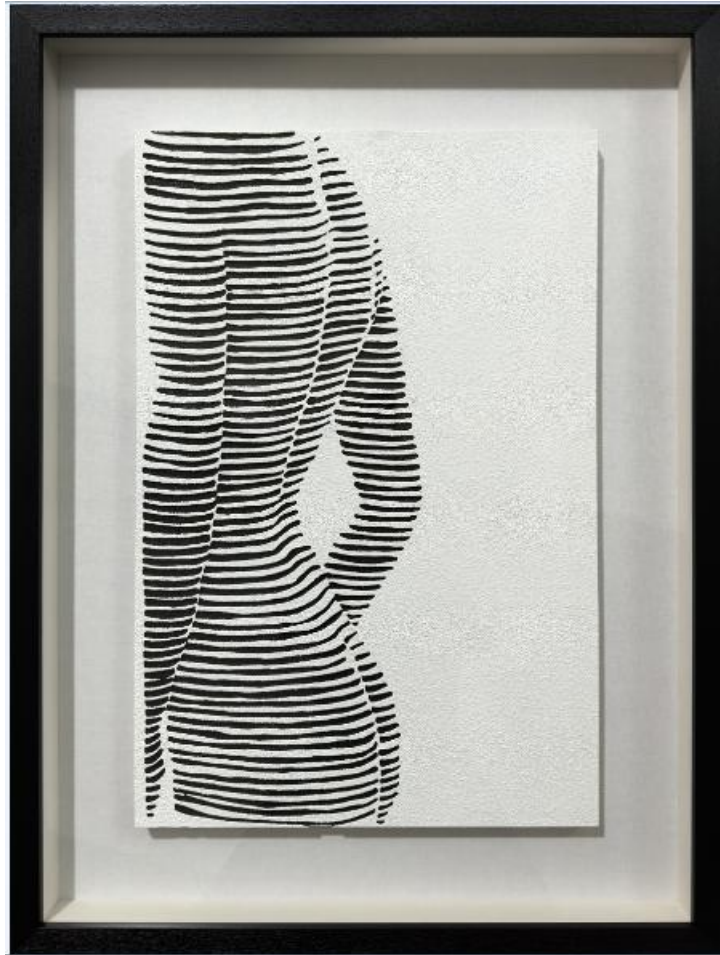

Item No:2023481

Material:
Wood carving inner art, polystyrene frame with glass
Size:60×60×5cm,

Item No:2023483

A

B

Material:

Wood carving hand painting inner art, polystyrene frame with glass

Size:60×80×5cm,