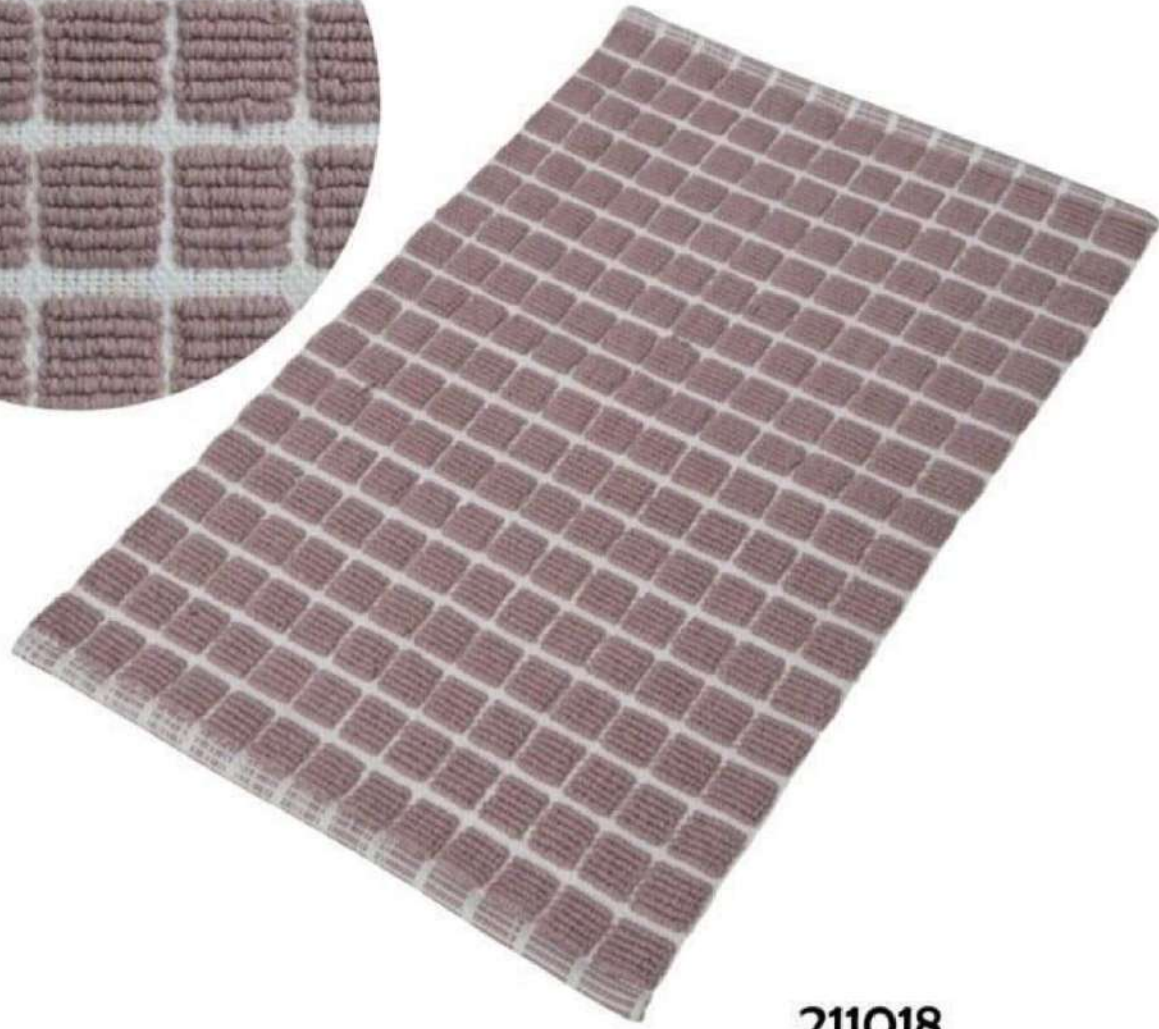

Taahira International

Collection - 2

Almas reversible

211018

211022

DECO DIAMOND

100% COTTON

Lewis Cross bathmat

Stone-washed

Product Code: 531-01V1

Granite

Light Blue

Navy

Marine Blue

Burnt Orange

Rose Pink

Composition: 100% cotton

Cotton DIAMOND bathmat

Brown

Beige

Ecrú

Anthracite

Grey

Dark Olive

Composition: 100% cotton

Lewis Cross bathmat

Stone-washed

Product Code: 531-01V1

Granite

Light Blue

Navy

Marine Blue