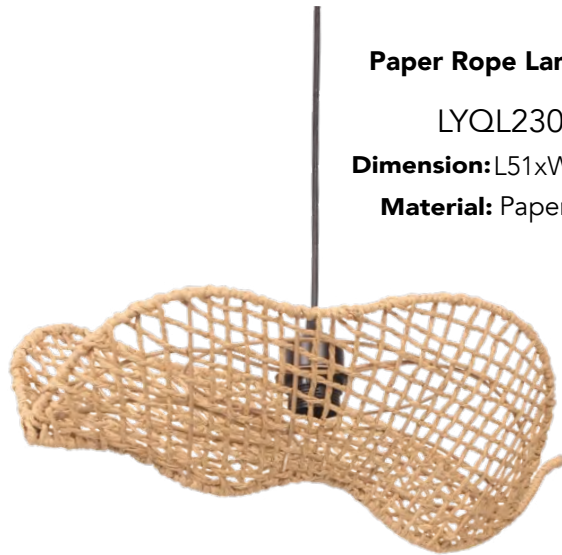

Poppy Shape Grass Lampshade

LYQL23012

Dimension:D13xH55cm

Material: Grass

Poppy Shape Grass Lampshade

LYQL23013

Dimension:D22xH66cm

Material: Grass

Poppy Shape Grass Lampshade

LYQL23014

Dimension:D27xH46cm

Material: Grass

Paper Rope Lampshade

LYQL23005

Dimension: L51xW28xH16cm

Material: Paper/ Metal