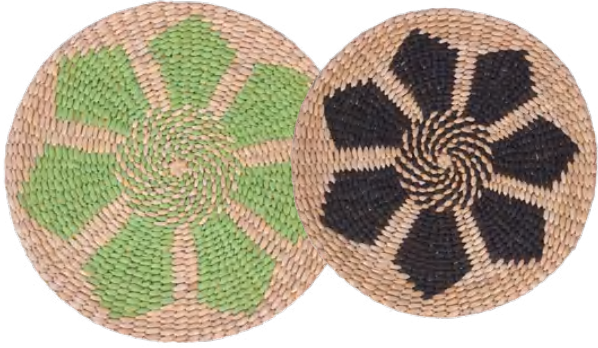

Grass Lampshade With Raffia Decoration

LYQL23015

Dimension: D24xH80cm

Material: Grass/ Raffia

Tableware

The combination of natural materials and food creates a beautiful appearance that complements the dining atmosphere and dining moments.

LYQT23002 **Fruit Tray**
Dimension: L35xW23xH17cmx24TH(cm)
Material: Water Hyacinth / Metal

LYQT23002 **Fruit Tray**
Dimension: D23x25Hx40TH(cm)
Material: Water Hyacinth / Metal

LYQT23015 **Seagrass Vase**
Dimension: D18xH25cm
Material: Seagrass

LYQS23065 **Seagrass Placemat**
Dimension: D35cm

LYQS23067/68 **Seagrass Placemat**
Dimension: D35cm

LYQS23073 **Seagrass Placemat**
Dimension: D35cm

LYQS23069/71 **Placemat**
Dimension: D35cm

LYQT23009 **Floral shape tray**