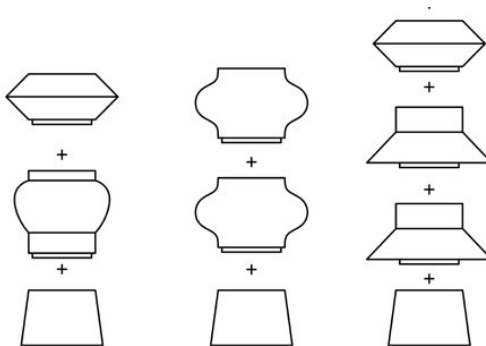

These units can be mixed and matched into different shapes, suitable for different family spaces and inspiration needs.