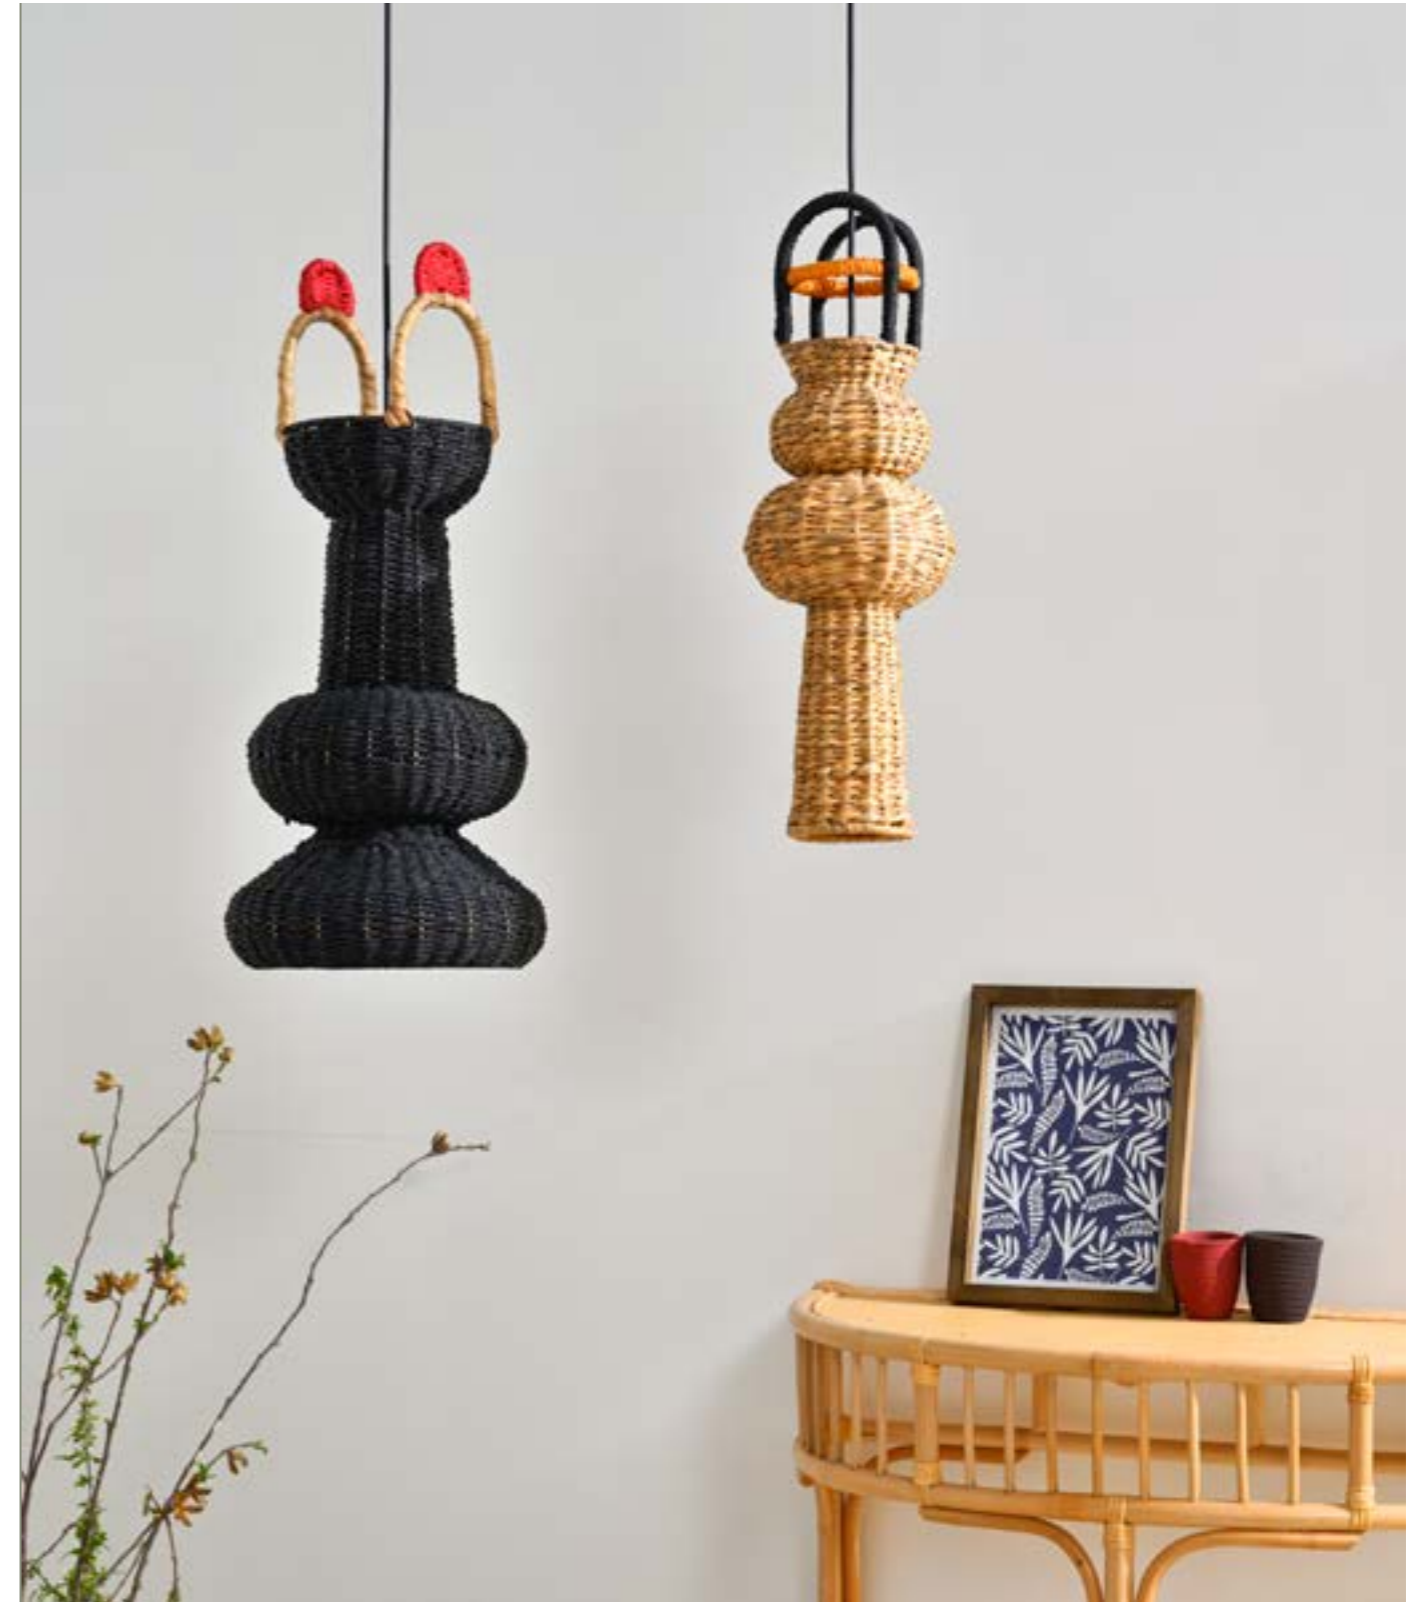

Material: Paper Rope

LAMP SHADE

The main body of the lampshade is designed with simple geometric shapes, combined with contrasting handles to create a flexible combination of color contrast and shape. Increase the fun of the design.

Water Hyacinth Lampshade

LYSZ23011

Dimension: D27 x H62 cm

Material: Water Hyacinth

Water Hyacinth Lampshade

LYSZ23001

Dimension: D22 x H66 cm

Material: Water Hyacinth

Water hyacinth / Paper Rope lampshade with handle

LAMP SHADE

The main body of the lampshade is designed with simple geometric shapes, combined with contrasting handles to create a flexible combination of color contrast and shape. Increase the fun of the design.