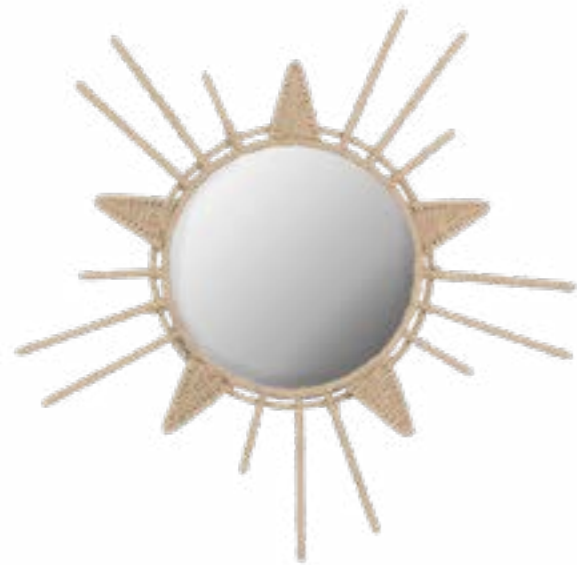

Wall Decorative Mirror

The wall decoration mirror is mainly made of paper rope and natural vines, with tropical plants and fruits as the main shapes, adding a new atmosphere to the indoor decoration and adding atmosphere.

Wall Decorative Mirror

Paper Rope Mirror

LYSM2022004

Dimension: D40 x W5.5xH84 cm

Material: Paper Rope

Paper Rope Mirror

LYSM2022003

Dimension: D34 x W2xH67 cm

Material: Paper Rope