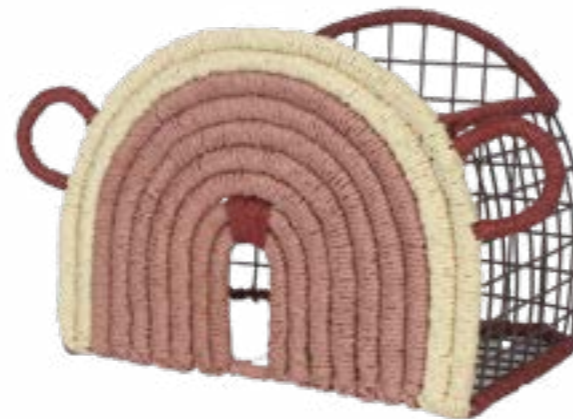

Dimension: D26 xH17 cm

Material: Seagrass

Bear Storage Basket

LYSB2022019

Dimension: L29 xW26xH32 cm

Material: Paper Rope

Bear Storage Basket

LYSB2022018

Dimension: L29 xW21xH24 cm

Material: Water hyacinth

Bear Storage Basket

LYSB2022017

Dimension: L29.5 xW27xH47 cm

Material: Paper Rope

Rabbit Storage Basket

LYSB2022016