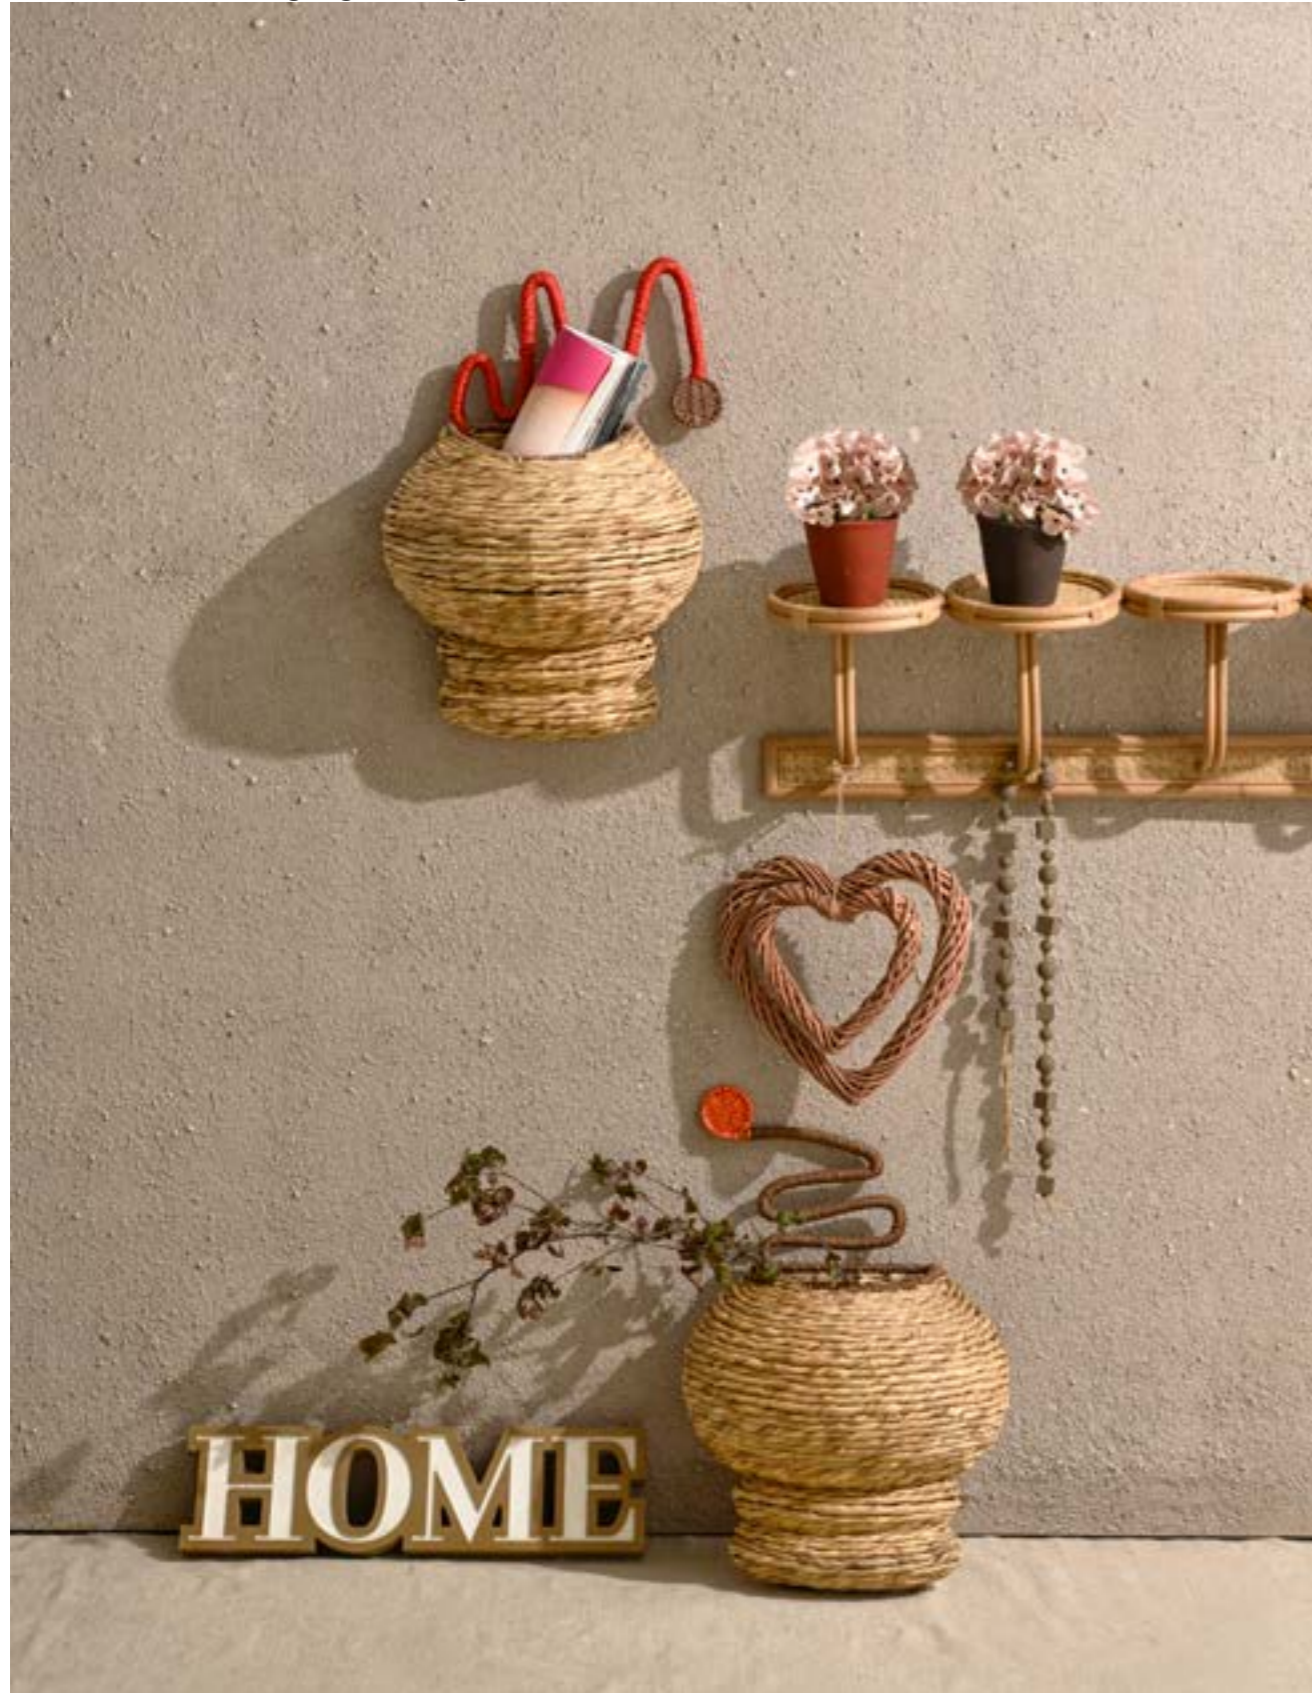

STORAGE | Hanging storage basket

Water Hyacinth Grass With Irregular Handles

Hanging storage basket

The circular storage basket is woven from natural water hyacinth grass. Using anthropomorphic design to make products more interesting. The colorful style design makes the basket abstract and beautiful.