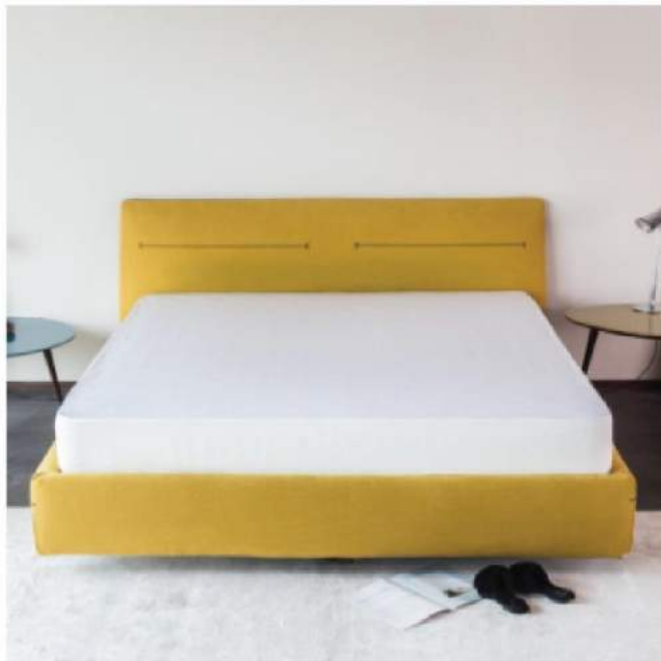

Flannel Mattress Protector

- Top : 160 GSM Flannel 100% Cotton/Poly Cotton and Micro Fiber
- Back : TPU Lamination
- Skirt : Mash Polyester knit fabrics