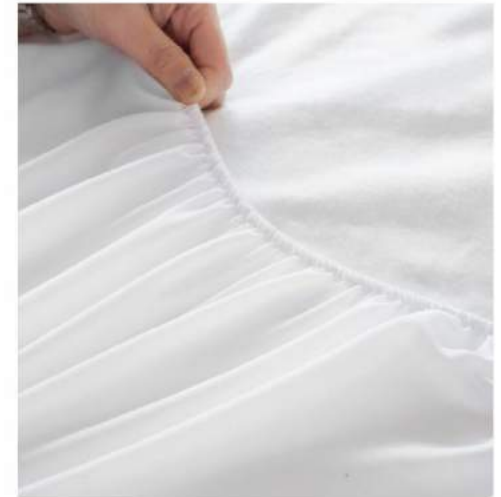

Terry Mattress Protector

- Top : 130GSM terry 100% Cotton/Poly Cotton and Micro Fiber
- Back : TPU Lamination
- Skirt : Mash Polyester knit fabrics

Terry Mattress Protector

- Top : 160GSM terry 100% Cotton/Poly Cotton and Micro Fiber
- Back : TPU Lamination
- Skirt : Mash Polyester knit fabrics

Knitted Mattress Protector

- *Top : Jersey knitted 100% polyester*
- *Back : TPU Lamination*
- *Skirt : Mash polyester knit fabrics*

Coral Mattress Protector

- Top : 220 GSM coral fleece 100% polyester
- Back : TPU Lamination
- Skirt : Mash Polyester knit fabrics

Flannel Mattress Protector

- Top : 160 GSM Flannel 100% Cotton/Poly Cotton and Micro Fiber
- Back : TPU Lamination
- Skirt : Mash Polyester knit fabrics

Sandwich Mattress Protector

- Top : 250 GSM Sandwich 100% Cotton/Poly Cotton and Micro Fiber
- Back : TPU Lamination
- Skirt : Mash Polyester knit fabrics

Nylon Cooltex Mattress Protector

- Top : 200 GSM Flannel 40% nylon 60% polyester
- Back : TPU Lamination
- Skirt : Mash Polyester knit fabrics

PE Cooltex Mattress Protector

- Top : 400 GSM sandwich 50% PE 50% polyester
- Back : TPU Lamination
- Skirt : Mash Polyester knit fabrics