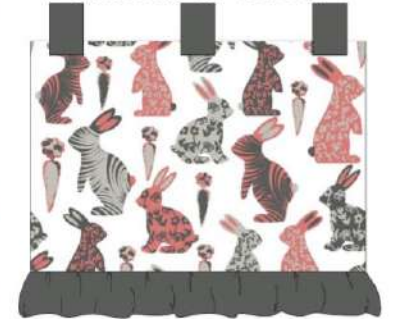

Glove - Size = 18 x 33 cm

Pot Holder - Size = 18 x 18 cm

Bread Basket - Size = 20 x 20 x 7.5 cm

Kitchen Towel - Size = 50 x 70 cm

Fused Mat - Size = 33 x 48 cm

Runner - Size = 40 x 135 cm

OVEN COVER - Size = 33 x 48 cm

Glove - Size = 18 x 33 cm

Pot Holder - Size = 18 x 18 cm

Bread Basket - Size = 20 x 20 x 7.5 cm

Chairpad - Size = 40 x 40 cm

Size : 50 X 70 Cm

Option -B

Colors

Option -A