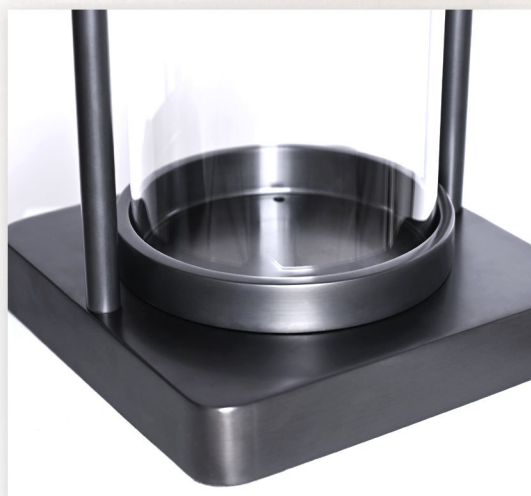

MEDIEVAL STYLE ANTIQUE BRONZE BRUSHED KNURLED HANDLE COPPER HAND LANTERN

ITEM:BRCS6090BZ

Medieval Style Antique Bronze Brushed
Knurled Handle Copper Hand Lantern

Size: 22*22*H60CM

Weight: 5.8KG