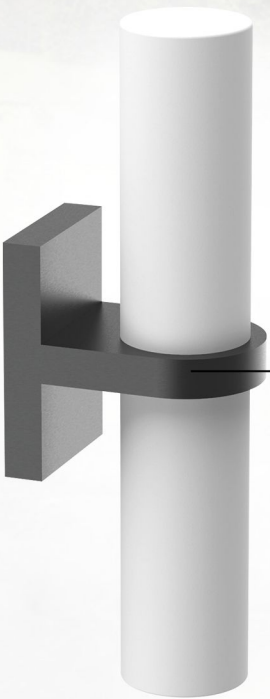

Copper Material]