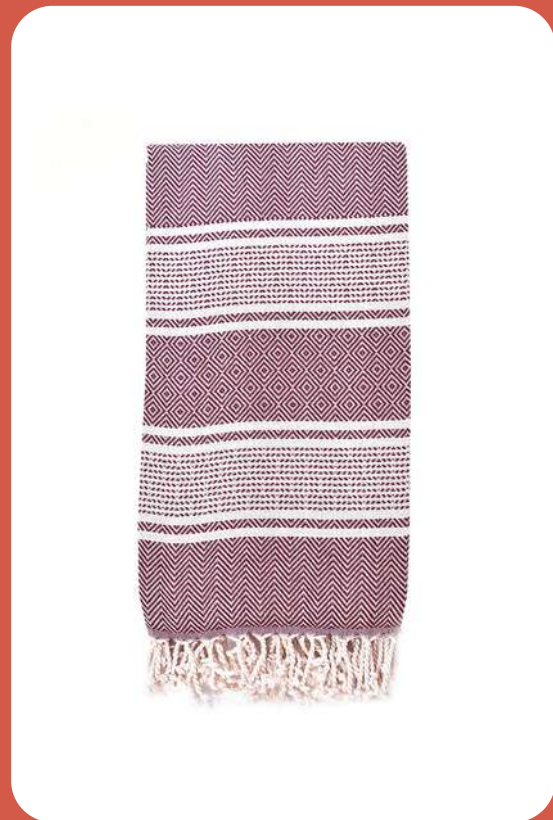

GRANO TOWELS
LATEST DESIGNS

OSLO

WAVE

CHIGAGO

COPENHAG

ANKARA

ISTANBUL

NAPOLI