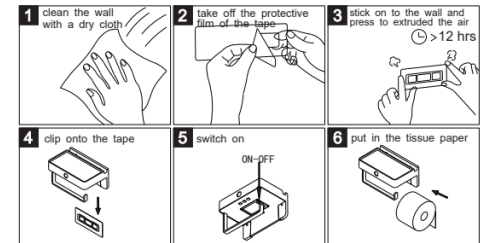

# Toilet paper holder fixed LED Human inductive lamp

Human inductive lamp is a new technology designed product, by using infrared and pyroelectric principle to detect the human body activity information LED human inductive lamp, make an automatic lighting,energy-saving,120° induction, free detection of dead corner, human come ,the lamp lights on, human leave, the lamp lights off.;the lamp last time is around 45 seconds; If the lamp can receive a lasting infrared signals of moving people it will extend the lighting time automatically. The inductive lamp can not light on during day time. If cover the whole lamp with an opaque stuff, the lamp will light on.

installation diagram

installation way 1

installation way 2