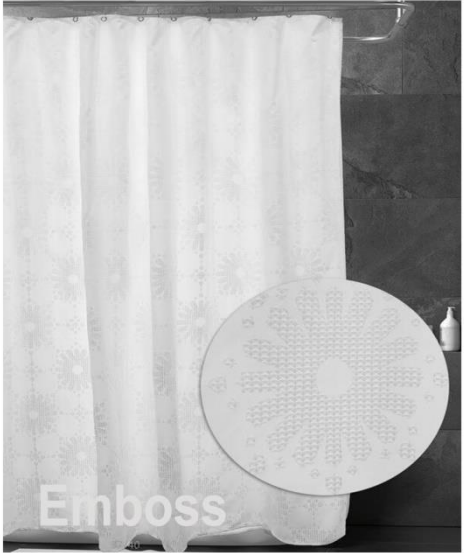

New style shower curtain set1

Emboss