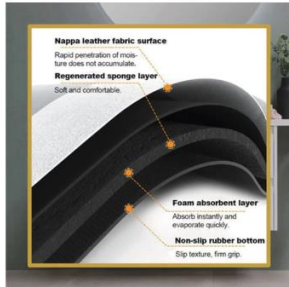

Technology: Printed

Size: Customized

**Small orders available!**

Bath mat & shower mat

Material :Diatom Ooze

Absorbent and Easy to Clean

Antislip bottom rubber material

Material :Bejirog