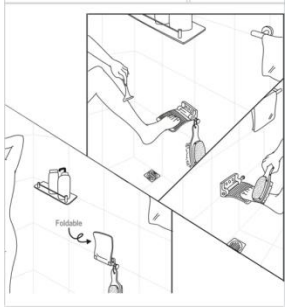

bathroom foot rest

When doing shower , to bend down washing legs or shaving legs , it will make you tired .and it is unsafe when you straight up . Recommend the product bathroom foot rest ,it is helpful . It is easy to wash legs or shave your legs

Material : zinc alloy Rust resistant