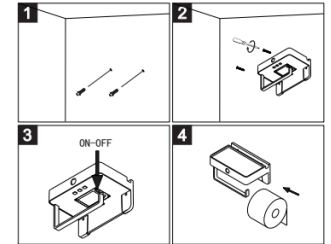

# Toilet paper holder fixed LED Human inductive lamp

Human inductive lamp is a new technology designed product, by using infrared and pyroelectric principle to detect the human body activity information LED human inductive lamp, make an automatic lighting,energy-saving,120° induction, free detection of dead corner, human come ,the lamp lights on, human leave, the lamp lights off.;the lamp last time is around 45 seconds; If the lamp can receive a lasting infrared signals of moving people it will extend the lighting time automatically. The inductive lamp can not light on during day time. If cover the whole lamp with an opaque stuff, the lamp will light on.

installation diagram

installation way 1

installation way 2