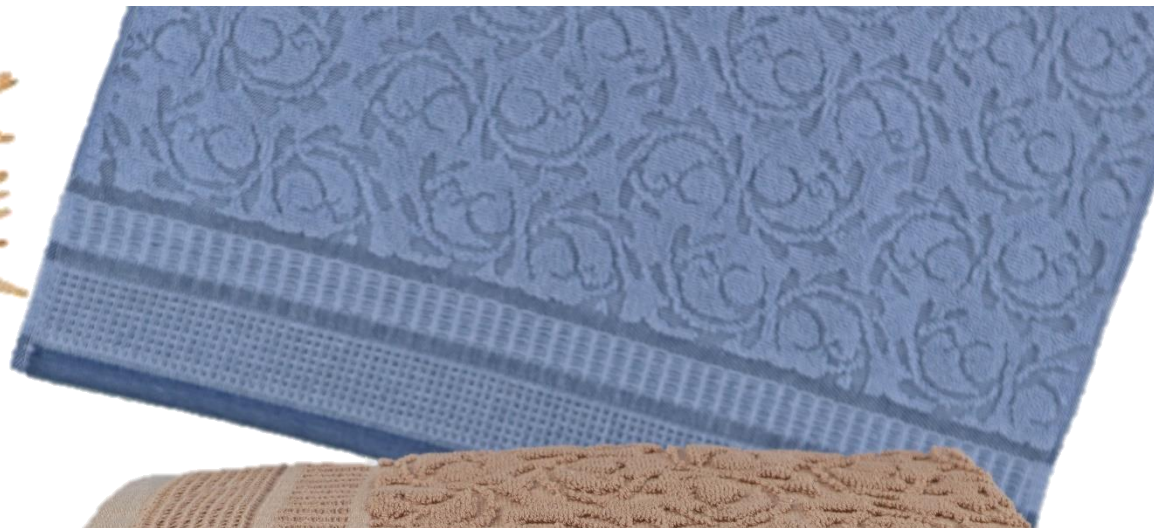

Mertens

Mertens Towel Range
550 gsm, Max Touch Cotton. Double ply.

1. *Bath Sheet
   - *Bath Towel
   - *Hand Towel
   - *Wash Cloth
2. Made in Turkey.