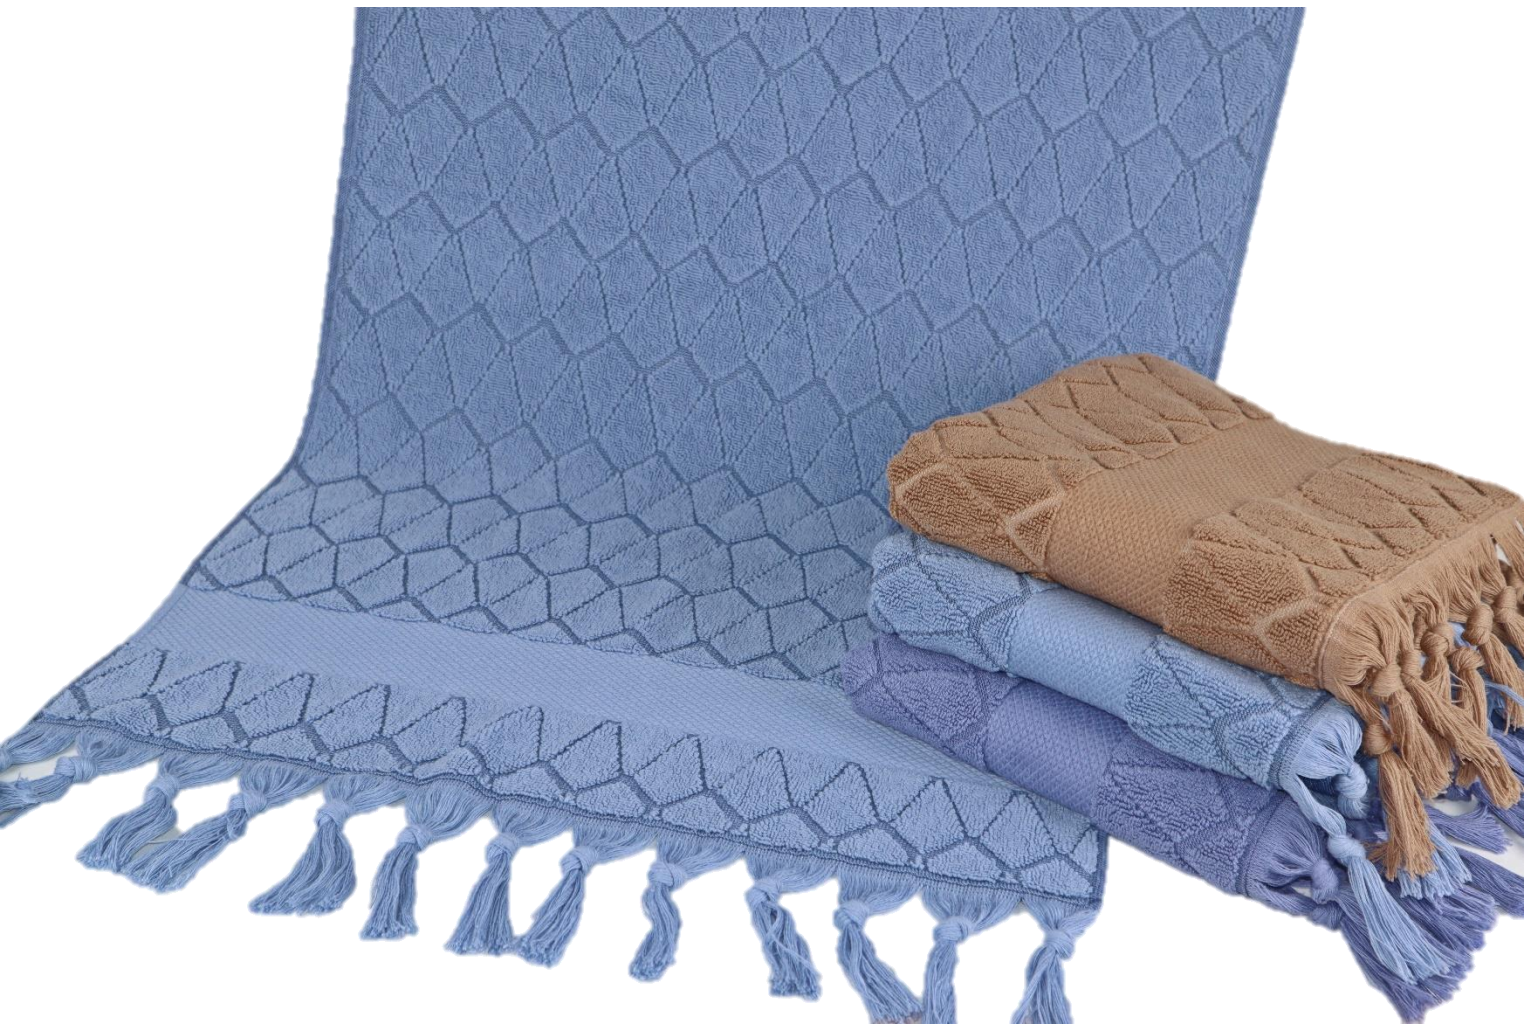

Featuring an all over vertical ribbed body and finishing in a neatly tailored tassels, this twisted towel is perfect for the master bath or the guest room. Harmony between ripped effect of terry and stitched effect of cotton border provides you rather special feeling of sanctuary while bathing. Moreover, our range of colours means that no matter the decor, we've got something that will match your palette

Scandia Towel Range
570 gsm, Max Touch Cotton. Double ply.
*Bath Sheet
*Bath Towel
*Hand Towel
*Wash Cloth
Made in Turkey.

well suits

Noodle

any bathroom

Pamper yourself with a touch of luxury with the sculpted Jacquard Towel Set. Accented with a bold pioneering design and 2 - ply construction, this exceptionally absorbent Turkish cotton set breathes new life into your bathroom space.

Imagine that you need to refresh yourself after intensive working days. Don't look for it far away! Crafted with 100% Turkish Cotton and high-low terry pile jacquard effect offers you unique comfort in bath. Chosen contemporary colour shades make you feel also relaxed and reborn.

Tondela

With two pile ring carded loops for extra absorbency the luxurious softness and superior hand feel from 100% Turkish Aegean cotton makes drying off a most indulgent experience. Wrap up in the world's most luxurious towels, loomed from premium long stable cotton to a decadent heavy gram weight. Exceptionally dense and soft, they drape beautifully and particularly cozy during cooler seasons