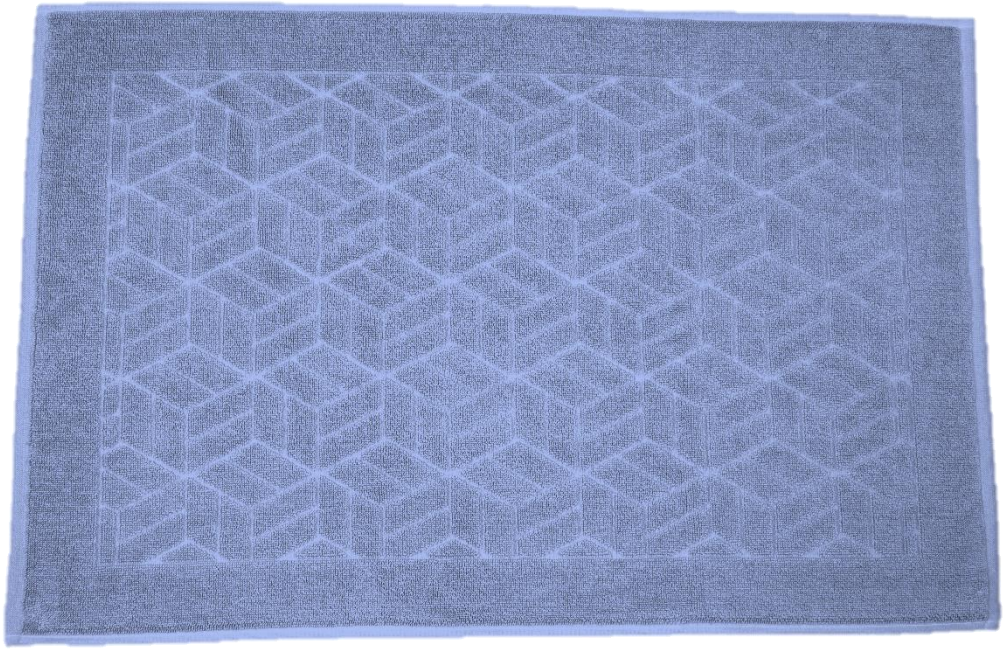

Featuring an all over vertical ribbed body and finishing in a neatly tailored tassels, this twisted towel is perfect for the master bath or the guest room. Harmony between ripped effect of terry and stitched effect of cotton border provides you rather special feeling of sanctuary while bathing. Moreover, our range of colours means that no matter the decor, we've got something that will match your palette

Adler

Adler Bathmat Range

900-1000 gsm, Max Touch Cotton. Double ply.

* 50x75 cm

Made in Turkey

TURKISH COTTON • TURKISH COTTON •
**TURKISH
COTTON**
• TURKISH COTTON • TURKISH COTTON •

Calida Bathmat Range

900-1000 gsm, Max Touch Cotton. Double ply.
* 50x75 cm
Made in Turkey.

Calida

TURKISH COTTON • TURKISH COTTON •
**TURKISH
COTTON**
• TURKISH COTTON • TURKISH COTTON •

Ozgurlinen Bathmat Range

900-1000 gsm, Max Touch Cotton. Double ply.
* 50x75 cm
Made in Turkey.

Ozgurlinen

What does comfort mean to us ?