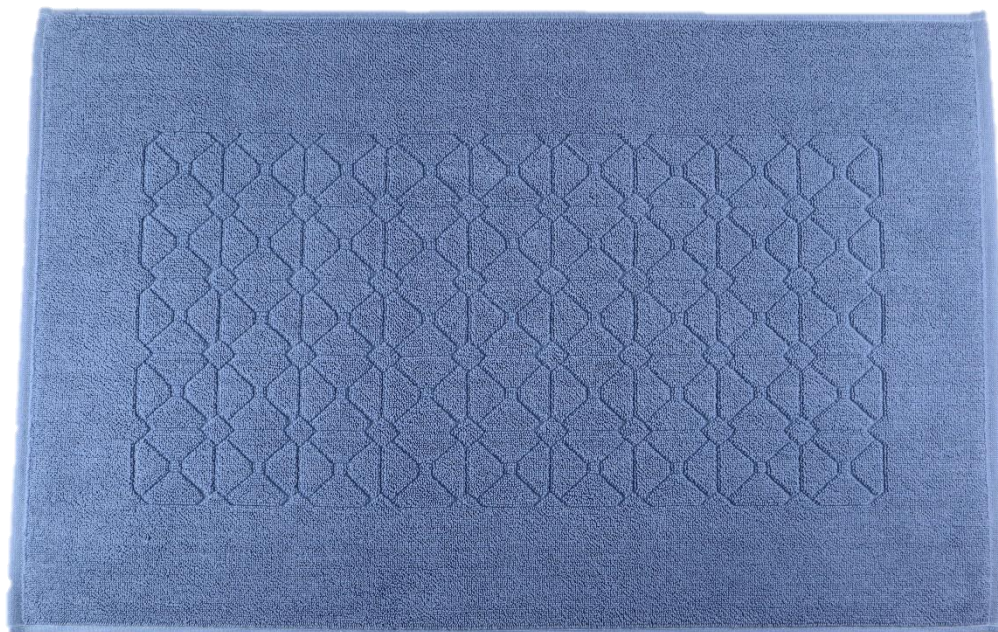

Adler

Adler Bathmat Range

900-1000 gsm, Max Touch Cotton. Double ply.

* 50x75 cm

Made in Turkey