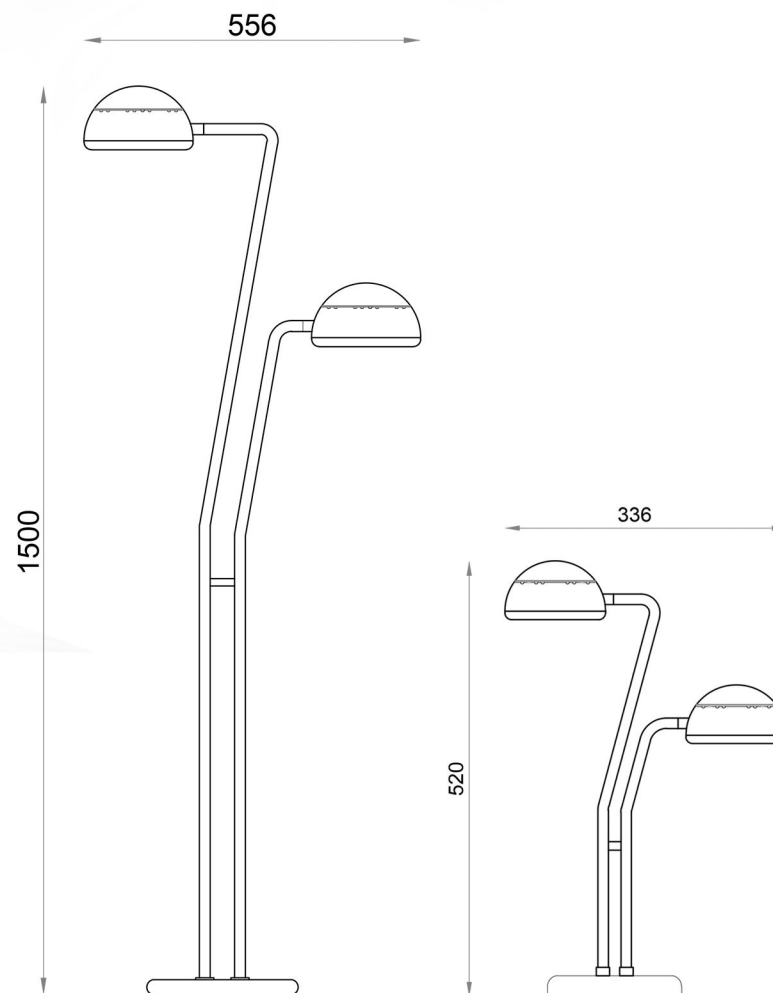

Product Patent Number : 2022302657634

Category : Table Lamp / Floor Lamp

Design Style : Modern Minimalist

Materials : Acrylic + Steel

Application Site : Living Room, Study, Corridor, Lounge, Room, Restaurant

Designer : Nana Yuan

DETAILS

Lamp head adjustable angle design

Double terminal switch design

(The lights of the two lamp heads can be controlled separately)

The classic texture of matte black/
paper white painted optional

DIMENSIONAL

BLACK-LI ADJUSTABLE DOUBLE HEAD LED

DESK LIGHT / STANDING READING LIGHT

ITEM: BRTL3323BK

Black-Li Adjustable Double Head LED
Desk Light
Size:32.5*16 *H52CM
Weight:2.6KG

ITEM: BRFL5026BK

Black-Li Adjustable Double Head LED
Standing Reading Light
Size:55.6*25*H150CM
Weight:7.2KG

ITEM: BRTL3323WH

White-Li Adjustable Double Head LED
Desk Light

Size: 32.5*16 *H52CM

Weight: 2.6KG

CUSTOM SERVICE

| BRFL5026WH |

| BRFL5026BK |

| BRTL3323WH |