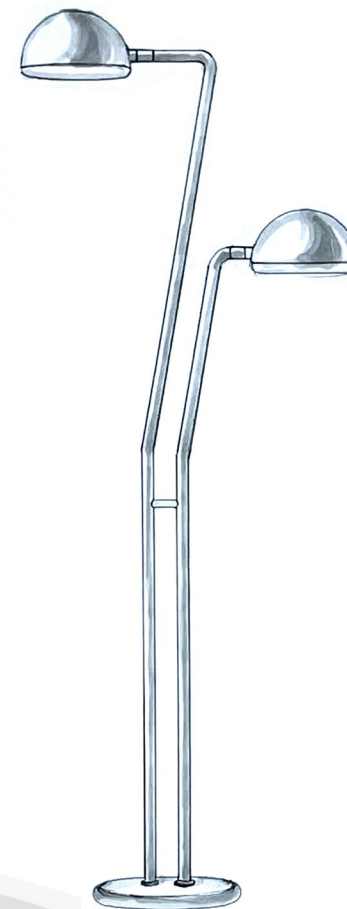

| BRTL3323WH |

| BRTL3323BK |

Design Concept :

- Lamp style is two back-to-back bows appearance like gesture of "ceremony" about oriental welcome. Complexity reduced and simplicity maintained for this design, semi-circular lampshades as the head, plus slender and neatly curved pole as the body, whole lamp lines are beautiful and smooth, the stylish shape is novel and unique, simple and generous, with modern sense of creativity.
- The classic texture of matte black/paper white painted usage for colour effect, revealing a real high-quality tactile feeling. The simple and elegant colour matching forms a sharp contrast with the space, so as to show the lamps by distinct spatial perspective, which is vivid and refreshing.
- It adopts the adjustable angle design and double terminal switch design, which allows the light to move as you like. It is convenient to use and humanized design to create a suitable and personalized optical environment. Let the soft and warm light take care of your eyes.

Product Patent Number : 2022302657634

Category : Table Lamp / Floor Lamp

Design Style : Modern Minimalist

Materials : Acrylic + Steel

Application Site : Living Room, Study, Corridor, Lounge, Room, Restaurant

Designer : Nana Yuan

DETAILS

Lamp head adjustable angle design

Double terminal switch design

(The lights of the two lamp heads can be controlled separately)

The classic texture of matte black/
paper white painted optional

WHITE-LI ADJUSTABLE DOUBLE HEAD LED

STANDING READING LIGHT

WHITE-LI ADJUSTABLE DOUBLE HEAD LED

/ DESK LIGHT

It adopts the adjustable angle design and double terminal switch design, which allows the light to move as you like. It is convenient to use and humanized design to create a suitable and personalized optical environment. Let the soft and warm light take care of your eyes.