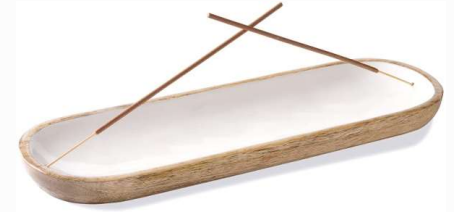

Mango Wood in White enamel finish.

Item Code: WF6350

Size : 33 x 12 x 4 cm

Material : Mango Wood