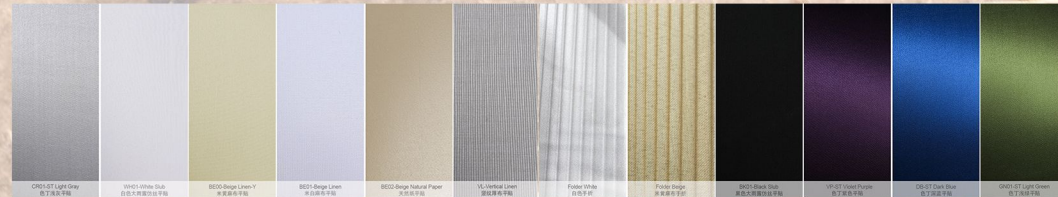

| BRTL3313 |

| BRTL3309 |

| BRTL3312 |

| BRTL3310 |

| BRTL3315 |

| Lampshade Fabric Swatches |

| Hand Dyeing Finish |

AB (Antique Brass-HM) S-013
AB-RH (Antique Brass-RH) S-014
AB-D (Antique Brass-Dark) S-014d
VB (Vintage Brass-HM) S-015
BZ 古黑 (Bronze-HM) S-016
VS 旧银 (Vintage Silver-HM) S-017