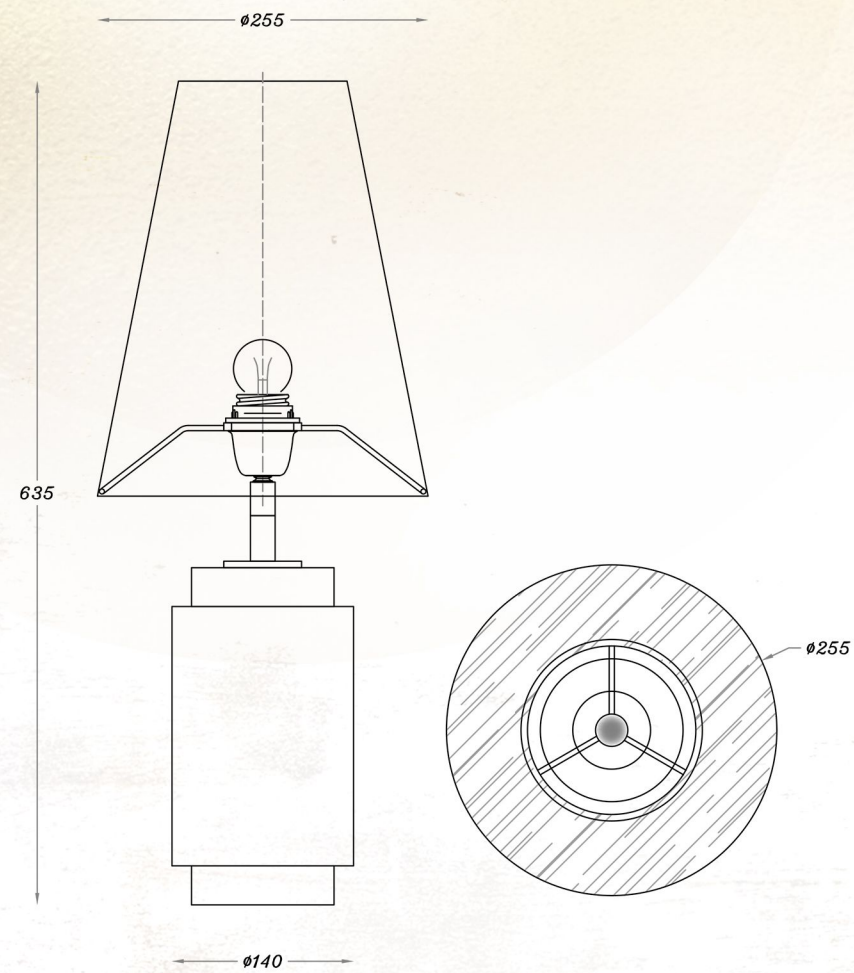

Design Concept :

- Following the simple and elegant design concept, the design adopts the combination of column and cone shape. The shape lines are simple and clear, and the sense of layers is rich.
- Metal elements with an innate sense of superior quality, revealing the beauty of steel and bone. When the cold tone of metal and natural stone collision, it give people a proper sense of beauty, but let it in the minimalist with a light industrial style of art, showing the personality and taste of young people.

Product Patent No. : ZL202130620027.1

Category : Table Lamp
 Design Style : Luxury
 Materials : Alabaster / Travertine / Steel
 Application site : Living Room , Bedroom , Study , Corridor , Lounge , Restaurant
 Design inspiration : Combination of Cylindrical and Tapered
 Designer : Alger Lin

DETAILS

DIMENSION

SOLID NATURAL TRAVERTINE

STONE BASE CLASSIC TABLE LAMP

ITEM: BRTL3306TR

Solid Natural Travertine Stone Base Classic
Table Lamp With Brass Finish Lampshade

Size: Φ 25.5*H63.5cm

Weight: 10.8KG

SOLID ALABASTER STONE

CLASSIC TABLE LAMP WITH BRASS FINISH LAMPSHADE

ITEM: BRTL3306AL

Solid Alabaster Stone Base Classic Table Lamp
With Brass Finish Lampshade

Size: $\Phi 25.5 \times H 63.5$ cm

Weight: 10.9KG