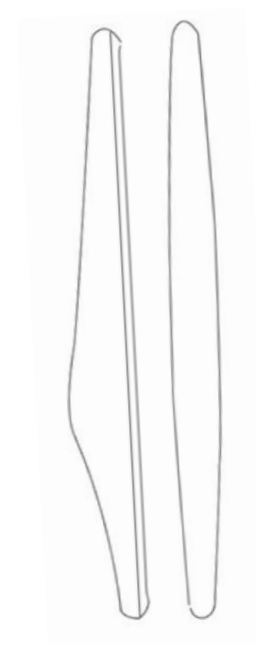

TPZ002-1

Name: HANK Reading Chair (wing version)

Series: Single leisure sofa chair

Material: North American imported ash wood (top material, no auxiliary materials), 45-density high-density cotton, down

coating: PU primer, water-based topcoat (whole body polished)

Size: (length * width * height) 67*70*79cm, sitting height 44cm

Packing: 72*61*38cm (disassembly and assembly),

77 × 74 × 75cm (complete installation)

Weight: 14.7kg (net weight)