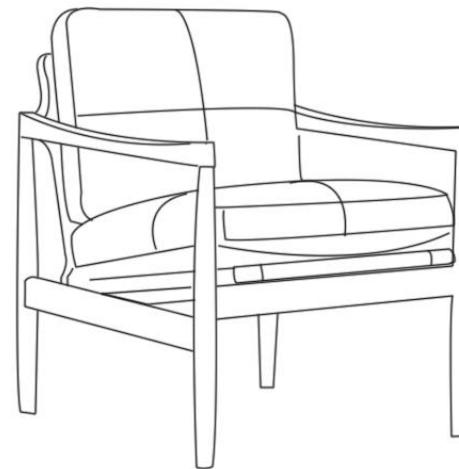

TPZ002

Name: HANK Reading Chair

Series: Single leisure sofa chair

Material: North American imported ash wood (top material, no auxiliary materials), 45-density high-density cotton, down

Coating: PU primer, water-based topcoat (full body polished) Size: (length * width * height) 67*70*79cm, sitting height 44cm

Packing: 72*61*38cm (disassembly and assembly),
73×72×74cm (complete installation)

Weight: 14.7kg (net weight)