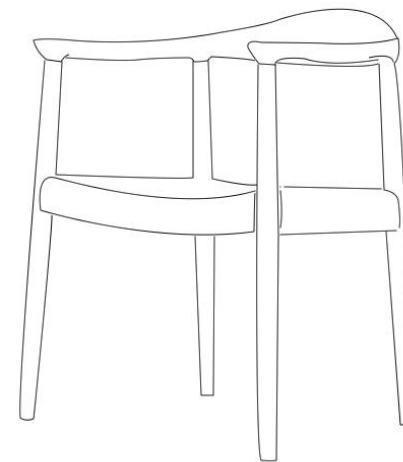

TPZ022

Name: KENIDI Presidential Dining Chair

Series: Dining chair series

Material: North American imported ash wood, kraft paper rope

Coating: PU primer, water-based topcoat (full body polished)

Size: (Length*Width*Height) 63*56*76cm, sitting height 45cm

Packing: 67 × 58 × 82.5cm (complete package. 2 sheets/carton)

Weight: 4.5kg (net weight)