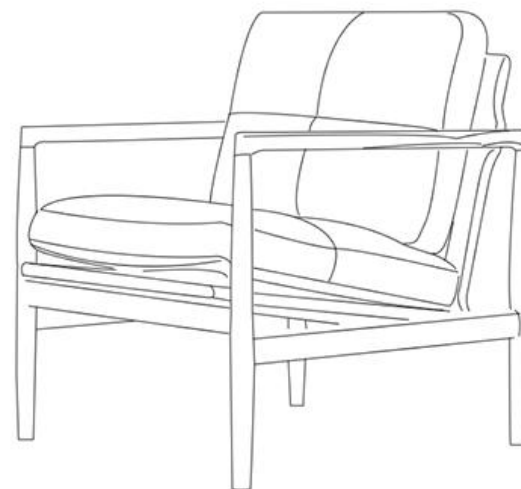

TPZ002-1

Name: HANK Reading Chair (wing version)

Series: Single leisure sofa chair

Material: North American imported ash wood (top material, no auxiliary materials), 45-density high-density cotton, down

coating: PU primer, water-based topcoat (whole body polished)

Size: (length * width * height) 67*70*79cm, sitting height 44cm

Packing: 72*61*38cm (disassembly and assembly),

77 × 74 × 75cm (complete installation)

Weight: 14.7kg (net weight)