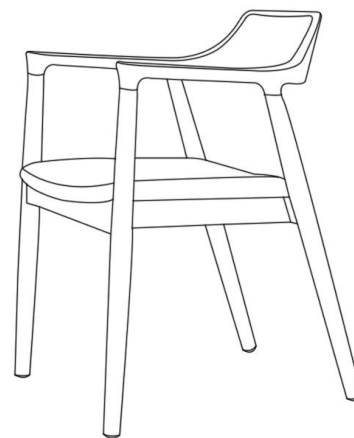

TPZ036

Name: Hiroshima Chair

Series: Dining chair series

Material: North American imported ash wood

Coating: PU primer, clean smell environmental paint (full body polished) Accessories: multi-layer board + 40 density sponge

Size: 55*51*73*43cm

Packing: 81*62*65 (2 sheets/carton)

Weight: 6.05kg