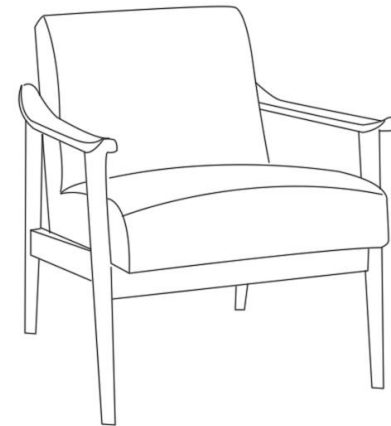

TPZ009

Name: WEST West Lounge Chair

Series: Single leisure sofa chair

Material: North American imported ash wood (top material), 35 density density cotton,
PU leather/fabric/leather coating: PU primer, water-based finish (whole body polished)

Size: (length * width * height) 67*73*81cm, sitting height
42cm

Packing: 78*72*68cm (disassembly and assembly)

Weight: 14kg (net weight)