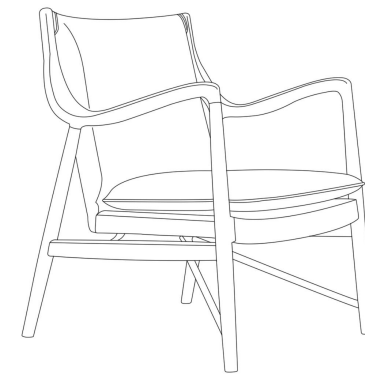

TPZ028

Name: No. 45 Chair

Series: Leisure Chair Series

Material: North American imported ash wood (top material, no auxiliary materials) Leather: PU, microfiber

Coating: PU primer, water-based topcoat (full body polished)

Size: 70*75*85cm, sitting height 44cm

Packing: 75.5*72.5*87.5cm

Net weight: 11.5kg