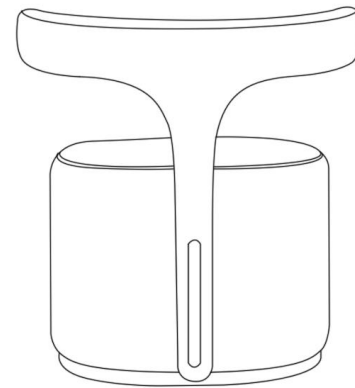

TPZ033

Name: yoyo leisure sofa chair

Series: Leisure Chair Series

Material: North American imported ash wood

Coating: PU primer, clean smell environmentally friendly paint
(whole body polished) Leather: cotton and linen cloth art

Size: 60*53*64*37cm

Packing: 67.5*60.5*67.5cm

Net weight: 9.35kg