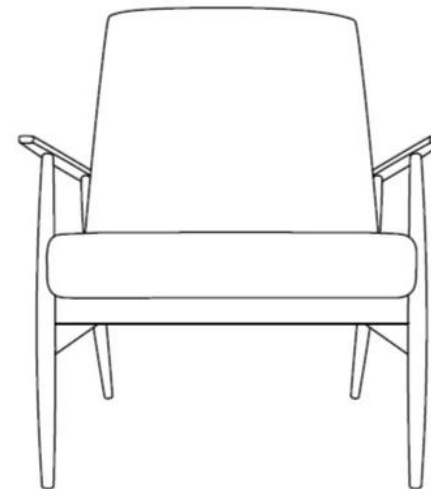

TPZ005

Name: LEHUO Leisure Chair

Series: Single leisure sofa chair

Material: North American imported ash wood (top material, no auxiliary materials), 35 density density cotton, imported larch

Coating: PU primer, water-based finish (whole body polished)

Size: (length * width * height) 62*70*78cm, sitting height 44cm

Packing: 65*73*81cm

Weight: 10kg (net weight)