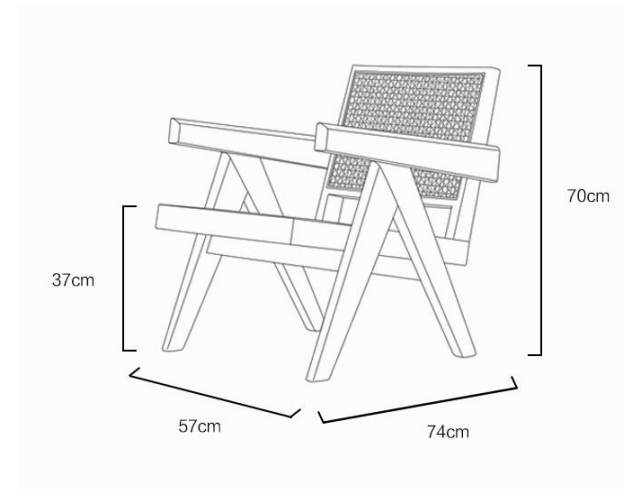

TPZ057

Name: Chandigarh Lounge Chair

Series: Leisure Chair Series

Material: Cherry wood imported from North America

Painting: Wood wax oil (whole body polished)

Size: 57*74*70cm, sitting height 37cm

Packaging: To be determined

Net weight: 9.7kg