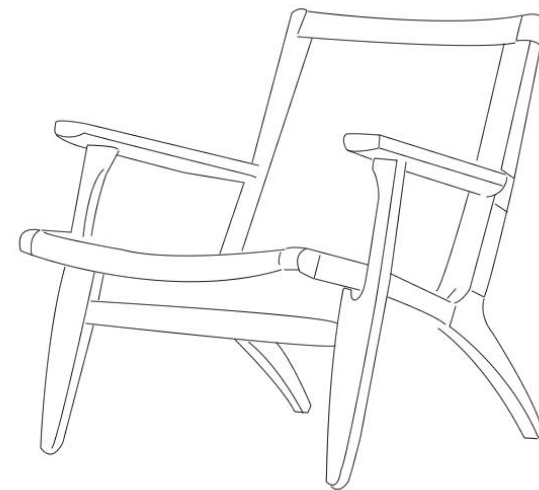

TPZ013

Name: KELAOS Leisure Chair

Series: Single leisure sofa chair

Material: North American imported ash wood (no auxiliary materials), kraft paper rope, imported larch

Coating: water-based primer, PU finish (whole body polished)

Size: 71*73.5*74*39cm

Packing: 74.5*73*74.5cm (complete package)

Weight: 10.8kg (net weight)