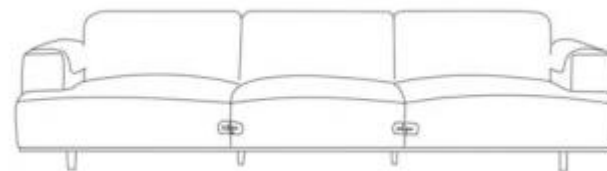

TPZ007-B

Name: BONI sofa (three seats)

Series: Sofa Series

Material: larch, 40-density cotton, imitation cashmere, leather, ash wood

Size: (length * width * height) 301*92*83cm, sitting height 43cm

Packing: 195*98*75=1 piece, 90*98*75=1 piece (disassembly and assembly)

Weight: about 60kg ((The volume is too large, it has not been measured yet, and the weight is about 1.4 times of similar models in the market)