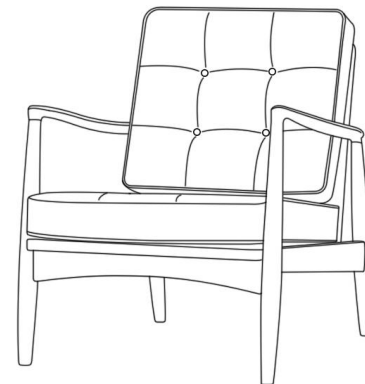

TPZ031

Name: Danmore Leisure Chair

Series: Leisure Chair Series

Material: North American imported ash wood (top material,
no auxiliary material)

Coating: PU primer, clean odor environmental paint (whole
body polished) Leather: PU/Leather

Size: 62*81*87cm, sitting height 40cm

Packing: 86*65*24.5cm+63.5*58.5*22.5cm Weight: 18kg