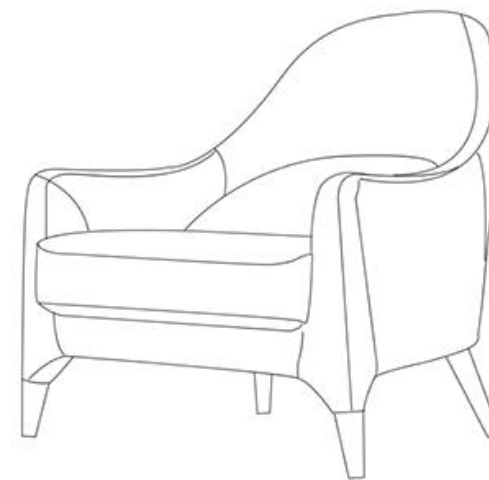

TPZ017

Name: LEIZ Leisure Chair

Series: Leisure Chair Bin Lai Series

Material: high-density shaped cotton, fabric/
microfiber leather/leather, aluminum alloy

Size: (length*width*height) 71*80*84cm,
sitting height 42cm

Packing: 73*80*86cm

Weight: 29.5kg (net weight)