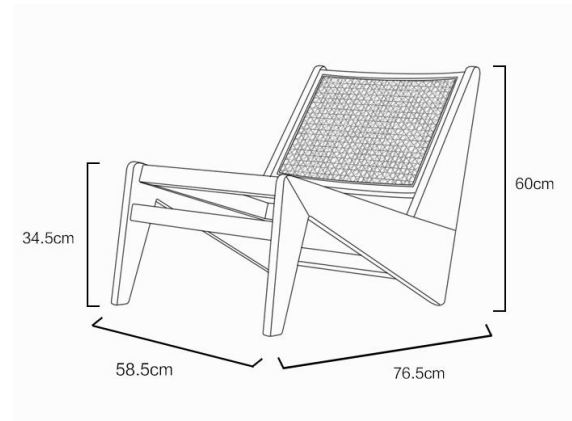

TPZ058

Name: Chandigarh Kangaroo Chair

Series: Leisure Chair Series

Material: Cherry wood imported from North America

Painting: Wood wax oil

Size: 58.5*76.5*60cm, sitting height 34.5cm, packaging

: to be determined

Net weight: 8kg