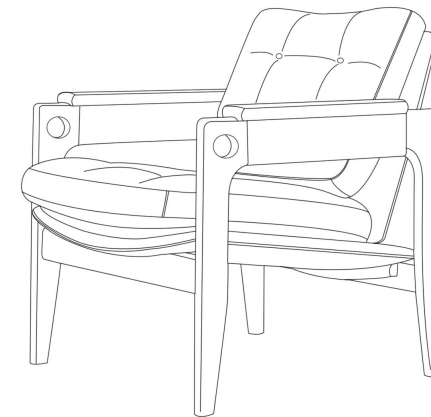

TPZ055

Name: Yuanshan Leisure Sofa Chair

Series: Leisure Chair Series

Material: North American imported
ash wood

Painting: PU primer, environmentally
friendly paint (full body polished)

Size: 74*73*76cm, sitting height 47cm

Packing: 76*75*78 (1 piece)

Weight: about 14kg