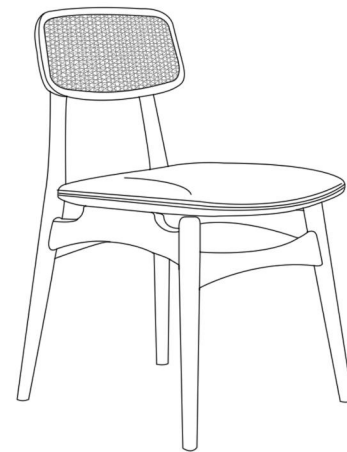

TPZ041-B

Name: Yingman Chair

Series: Dining chair series

Material: North American imported ash wood +
Indonesian water rattan

Painting: PU primer, clean smell environmental
paint (whole body polished) Size: 49*52*79*45

Packing: 62*50*92 (2 sheets/carton)

Weight: 5.3KG