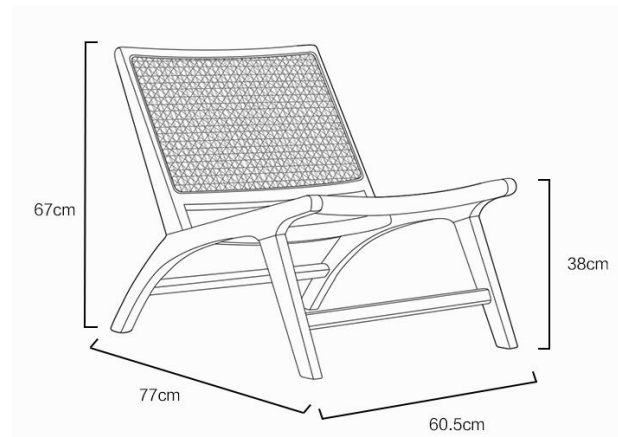

TPZ029C

Name: Rattan Saddle Chair

Series: Leisure Chair Series

Material: North American imported ash wood + Indonesian real rattan

Painting: PU primer, clean smell environmentally friendly paint (whole body polished)

Size: 60.5*77*67cm

Packing: 81.5*68*70.5cm

Weight: 7KG