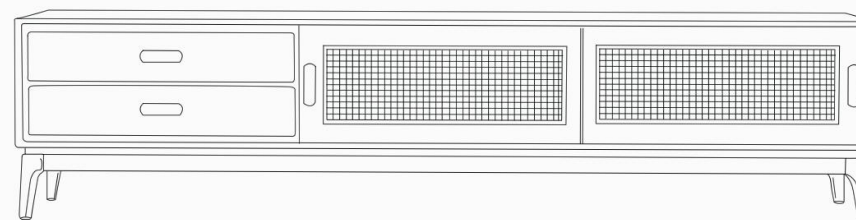

TPZ048

Name: Bundled TV cabinet

Series: Cabinet Series

Material: North American imported ash wood + Indonesian real rattan + multilayer board

Painting: PU primer, clean smell environmentally friendly paint (whole body polished)

Size: 180/200*43*47.5cm (two specifications are optional) Packing: 185/205*46*38 (1 piece)

Weight: 47kg net weight