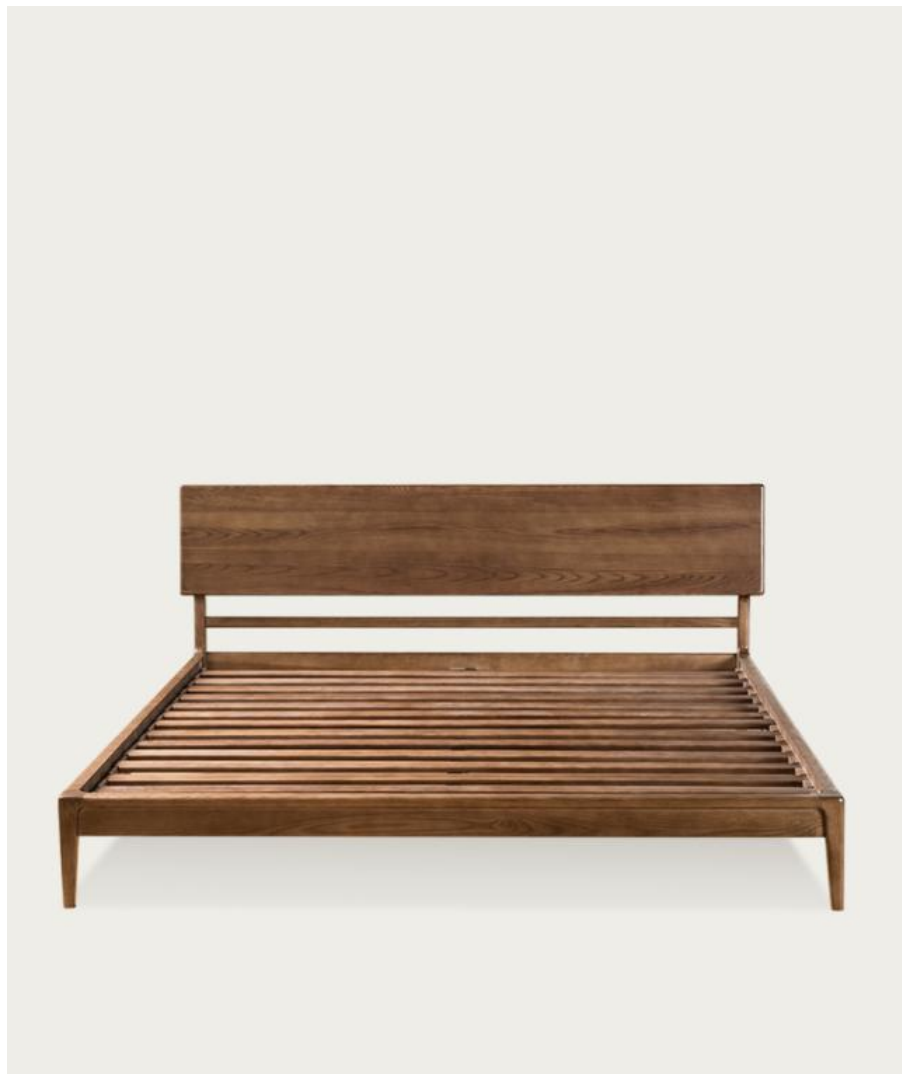

TPZ030

Name: Bunch bed

Series: Bed Series

Material: North American imported ash wood + ash wood bed board (dovetail tenon)

Coating: PU primer, clean smell environmental paint (whole body polished)

Process: Whole body polishing

Size: 189*219.5*86cm/159*219.5*86cm

Packing: L205.5*W93*H21.5cm(1pc)

L204.5*W19*H15cm(1pc)

L184*W27*H9cm(1pc)

Weight: 61.8kg (1.8m) 50.8kg (1.5m)