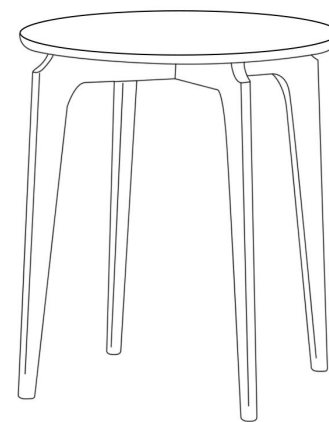

TPZ025

Name: Rock round edge coffee table

Series: Coffee table side table series

Material: North American imported ash wood (top material, no auxiliary materials)

Coating: PU primer, water-based finish (whole body polished)Size: 50*56cm

Packing: 56.5*50.5*10.5cm

Weight: 5