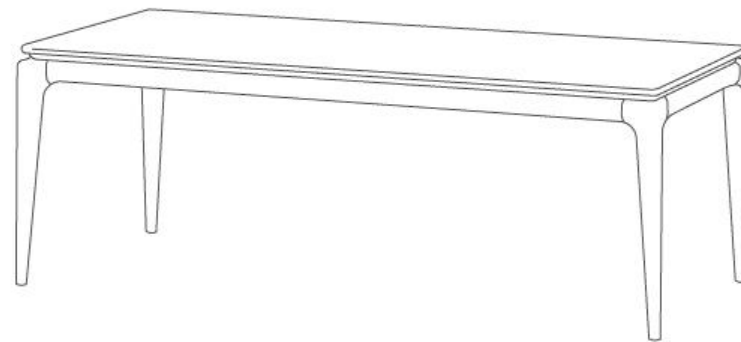

TPZ012

Name: ADELINE Adeline corset coffee table

Series: Body series

Material: North American imported ash wood (top material, no auxiliary materials)

Coating: PU primer, water-based finish (whole body polished)Size: 120*55*42cm

Packing: 127*62*16.5cm (desktop + feet)

Weight: 11.2kg (net weight)