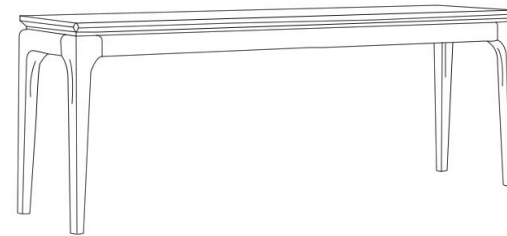

## TPZ049

Name: Bunch long stool

Series: Stool Series

Material: North American imported ash wood

Painting: PU primer, clean smell environmentally friendly paint  
(whole body polished)

Size: 120\*28\*43cm

Packing: 122\*30\*12 (stool surface)/35\*40\*10 (stool foot)