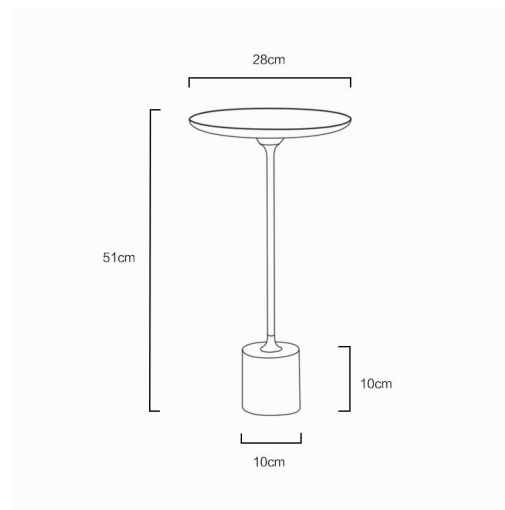

TPZ061

Name: Jardin side table

Series: Tea Table Series

Material: North American imported walnut wood
+ pure copper + carbon steel

Coating: wood wax oil (whole body polished)

Size: $\text{O}28^*H50\text{cm}$

Packing: To be determined (1 piece)

Net weight: 6.8KG