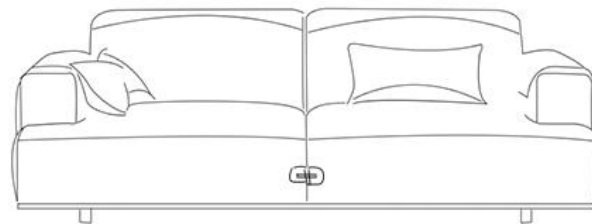

TPZ007-A

Name: BONI sofa (two-seater)

Series: Sofa Series

Material: larch, 40-density cotton, imitation cashmere, leather, ash wood

Size: (length * width * height) 216*92*83cm, sitting height 43cm

Packing: 220*96*73cm

Weight: about 45kg (the volume is too large and has not been measured yet, and the weight is about 1.4 times that of similar models in the market)