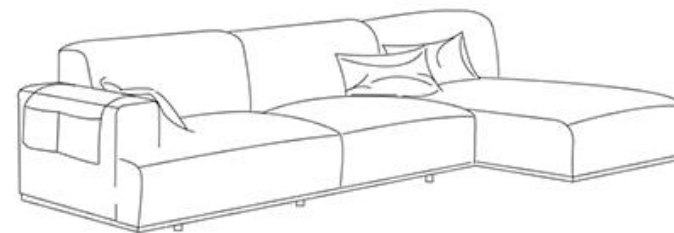

TPZ007-C

Name: BONI sofa (chaise)

Series: Sofa Series

Material: larch, 40-density cotton, imitation cashmere, leather, ash wood

Size: (length * width * height) 278*92*83cm, sitting height 43cm
, chaise longue parameters 170*85cm Packing: 198*96*73cm+
178*89*73cm

Weight: about 75kg (the volume is too large and has not been measured yet, and the weight is about 1.4 times that of similar models in the market)