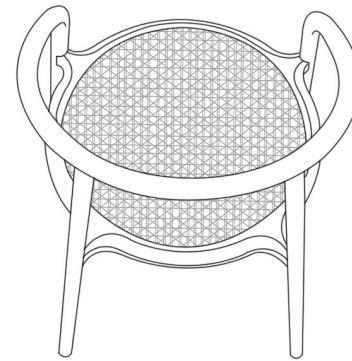

TPZ035

Name: Loose Circle Chair

Series: Leisure Chair Series

Material: North American imported ash wood

Coating: PU primer, clean odor environmental paint (whole body polished) Rattan material: Indonesian real rattan

Size: 60*57*75*44cm

Packing: 62*59*78cm

Weight: 4.75kg