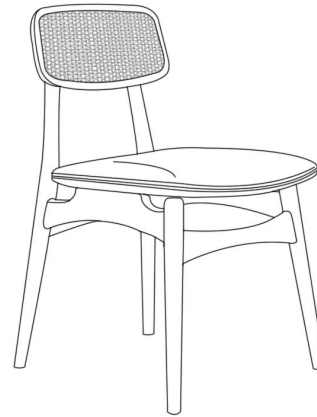

TPZ041-A

Name: Yingman Chair

Series: Dining chair series

Material: North American imported ash wood + Indonesian water rattan

Painting: PU primer, clean smell environmental paint (whole body polished)

Size: 49*52*79*45

Packing: 62*50*92 (2 sheets/carton)

Weight: 5.3KG