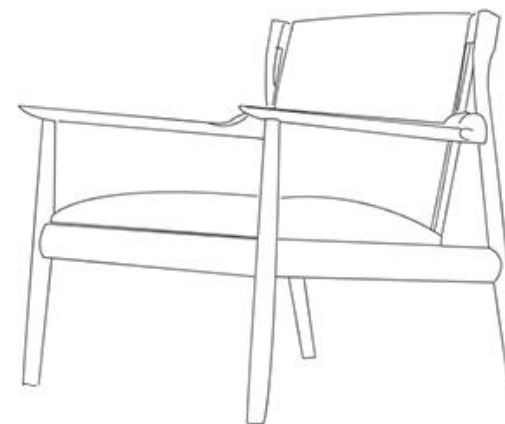

TPZ023

Name: DOUK Dao Ke Han Leisure Chair

Series: Single leisure sofa chair

Material: North American imported ash wood (top material, no auxiliary materials), 45-density high-density cotton, microfiber

Coating: PU primer, water-based finish (whole body polished)

Size: 76*76*78*40cm

Packing: 88.5*86.5*86.5cm

Weight: 16kg