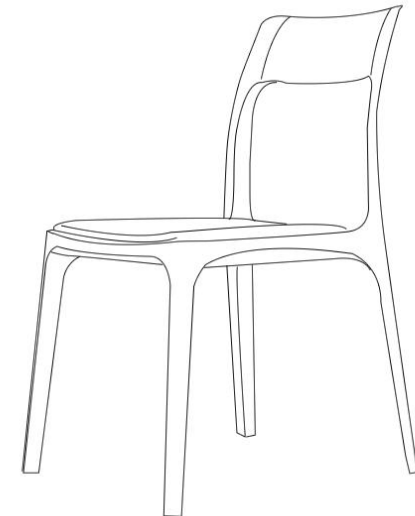

TPZ020

Name: NIKE Nick Dining Chair

Series: Dining chair series

Material: North American imported ash wood (top material), plywood, leather/
PU/microfiber leather optional, 40-density sponge

Coating: PU primer, water-based topcoat (whole body polished)

Size: (length * width * height) 49*55*84cm, sitting height 45cm

Packing: 52*63*94cm (complete package, 2 sheets/carton)

Weight: 10kg (net weight)