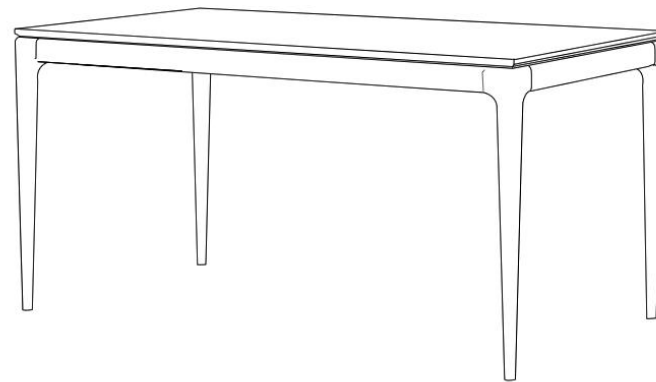

## TPZ011

Name: ADELINE Adeline Corset Table

Series: Body series

Material: North American imported ash wood (top material, no auxiliary material)

Coating: PU primer, water-based topcoat (full body polished)

## TPZ012

Name: ADELINE Adeline corset coffee table

Series: Body series

Material: North American imported ash wood (top material, no auxiliary materials)

Coating: PU primer, water-based finish (whole body polished)Size: 120\*55\*42cm