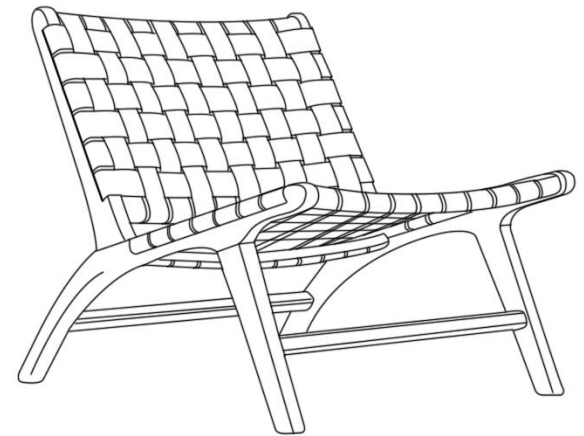

TPZ029B

Name: Saddle Chair

Series: Leisure Chair Series

Material: North American imported ash wood (top material, no auxiliary materials) Coating: PU primer, water-based finish (whole body polished)

Leather: Saddle leather

Size: 66*80*69cm, sitting height 40cm

Packing: 81.5*68*70.5cm

Weight: 9.5kg