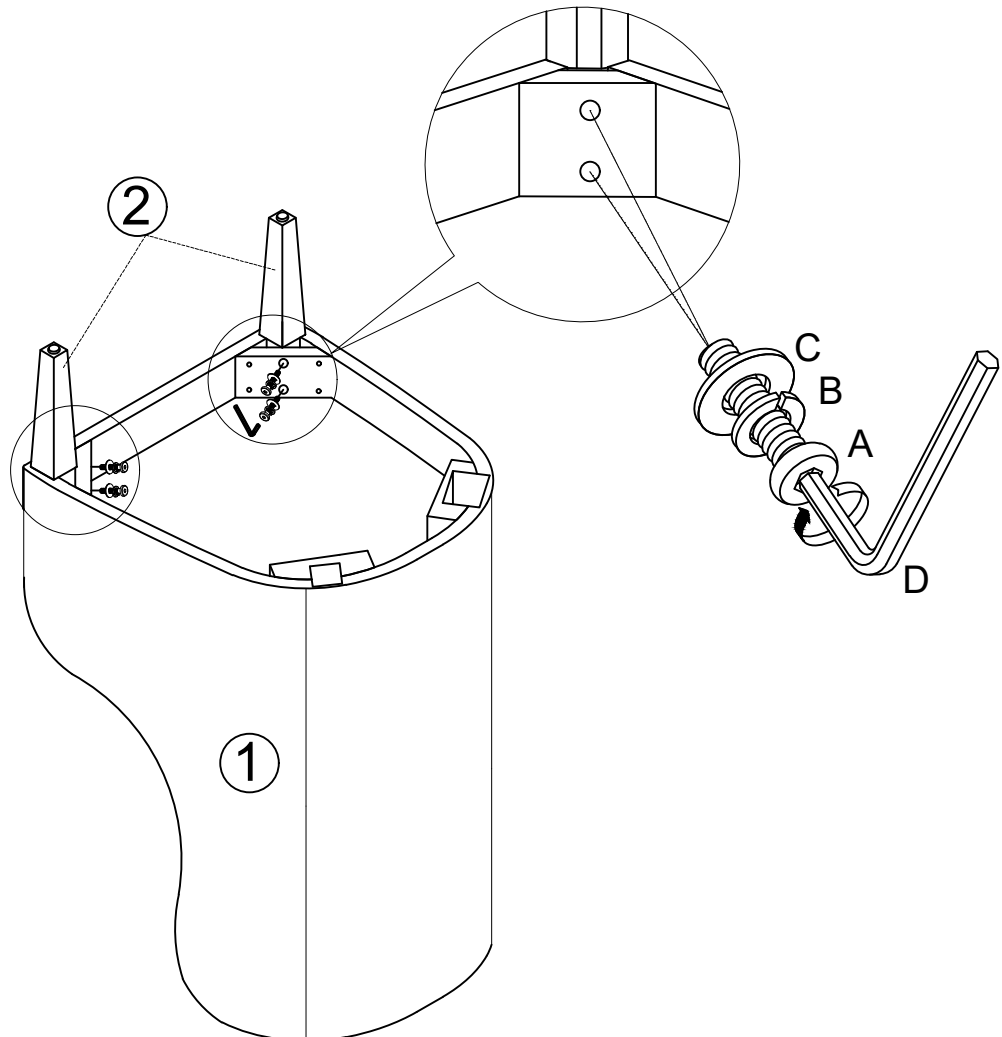

PEOPLE NEEDED

300
lbs seat

WEIGHT LIMIT

ESTIMATED TIME

PARTS LIST

①	CHAIR BODY		1 PC
②	FRONT LEG		2 PCS
③	BACK LEG		2 PCS

HARDWARE LIST

A	BOLT- Ø5/16" x 1-3/4"		8 PCS
B	LOCK WASHER - Ø5/16"		8 PCS
C	FLAT WASHER - Ø5/16"		8 PCS
D	ALLEN KEY - 5/16"		1 PC

STEP 1

LOCATE PARTS AND HARDWARE
FROM CHAIR BOTTOM

STEP 2

A		4 PCS
B		4 PCS
C		4 PCS
D		1 PC

STEP 3

A		4 PCS
B		4 PCS
C		4 PCS
D		1 PC

STEP 4

Care & Maintenance