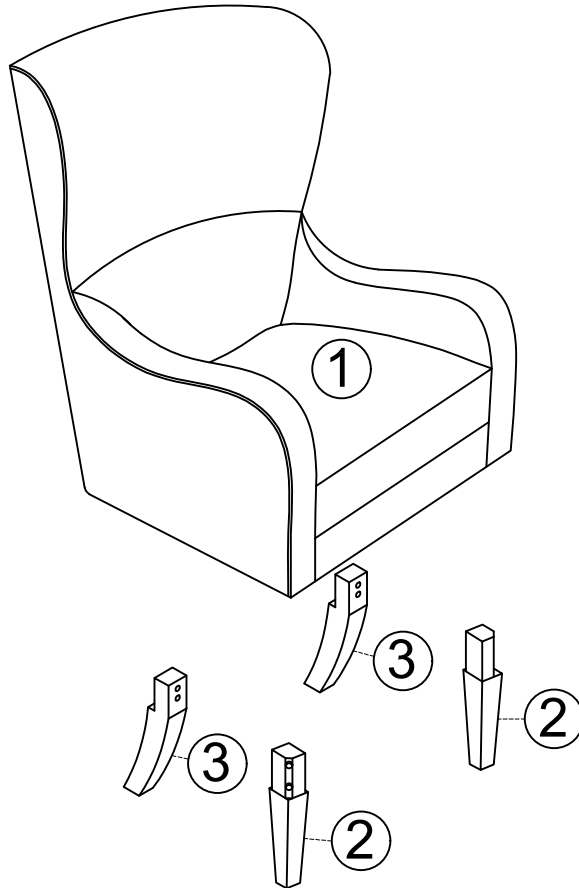

PEOPLE NEEDED

300
lbs seat

WEIGHT LIMIT

ESTIMATED TIME

PARTS LIST

①	CHAIR BODY		1 PC
②	FRONT LEG		2 PCS
③	BACK LEG		2 PCS

HARDWARE LIST

A	BOLT- Ø5/16" x 1-3/4"		8 PCS
B	LOCK WASHER - Ø5/16"		8 PCS
C	FLAT WASHER - Ø5/16"		8 PCS
D	ALLEN KEY - 5/16"		1 PC

STEP 1

LOCATE PARTS AND HARDWARE
FROM CHAIR BOTTOM

STEP 2

A		4 PCS
B		4 PCS
C		4 PCS
D		1 PC

STEP 3

A		4 PCS
B		4 PCS
C		4 PCS
D		1 PC

STEP 4

Care & Maintenance