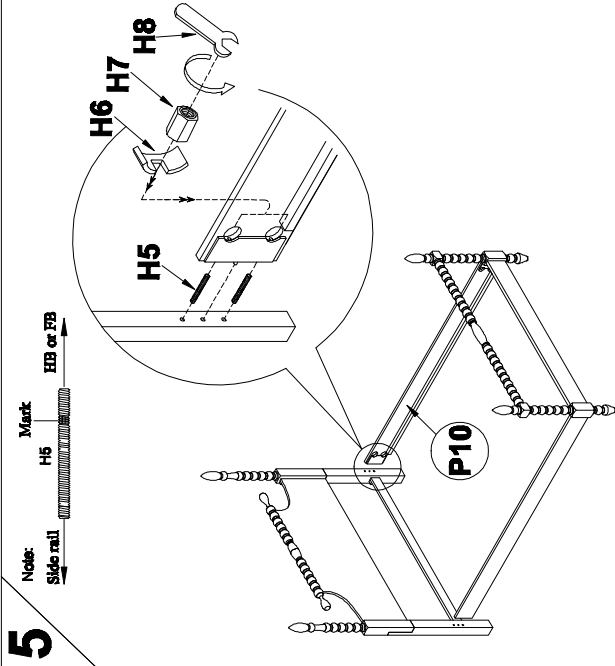

BECKETT KING BED BECKETT QUEEN BED

Assembly instructions:

PARTS LIST			
No.	DESCRIPTION	IMAGE	QTY
P10	SIDE RAIL		2
P11	SLAT		4
P12	SLAT SUPPORT		KING = 8 QUEEN = 4
P13	LEVELER		KING = 8 QUEEN = 4

HARDWARE LIST			
No.	DESCRIPTION	IMAGE	QTY
H5	BOLT 5/16" x 4 1/4"		8
H6	"C" WASHER		8
H7	HEX NUT 5/16"		8
H8	WRENCH 5/16"		1
H9	SCREW M/4 x 1 1/4"		8

NOTE: PO# is located underneath/ inside of each item. Please be prepared to provide this # should any claim be necessary.

CAUTION: Item is heavy assembly should be performed by two people.

DISCLAIMER:
When properly assembled, this item is safe for intended use. Seller is not liable for any damages resulting from item being improperly assembled after purchase.

5