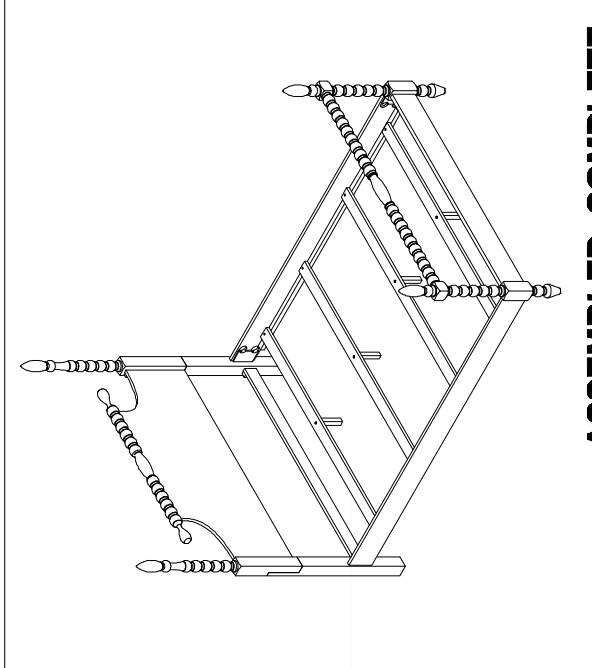

BECKETT KING BED BECKETT QUEEN BED

Assembly instructions:

PARTS LIST			
No.	DESCRIPTION	IMAGE	QTY
P10	SIDE RAIL		2
P11	SLAT		4
P12	SLAT SUPPORT		KING = 8 QUEEN = 4
P13	LEVELER		KING = 8 QUEEN = 4

HARDWARE LIST			
No.	DESCRIPTION	IMAGE	QTY
H5	BOLT 5/16" x 4 1/4"		8
H6	"C" WASHER		8
H7	HEX NUT 5/16"		8
H8	WRENCH 5/16"		1
H9	SCREW M/4 x 1 1/4"		8

NOTE: PO# is located underneath/ inside of each item. Please be prepared to provide this # should any claim be necessary.

CAUTION: Item is heavy assembly should be performed by two people.

DISCLAIMER:
When properly assembled, this item is safe for intended use. Seller is not liable for any damages resulting from item being improperly assembled after purchase.

5

7

6

ASSEMBLED COMPLETE