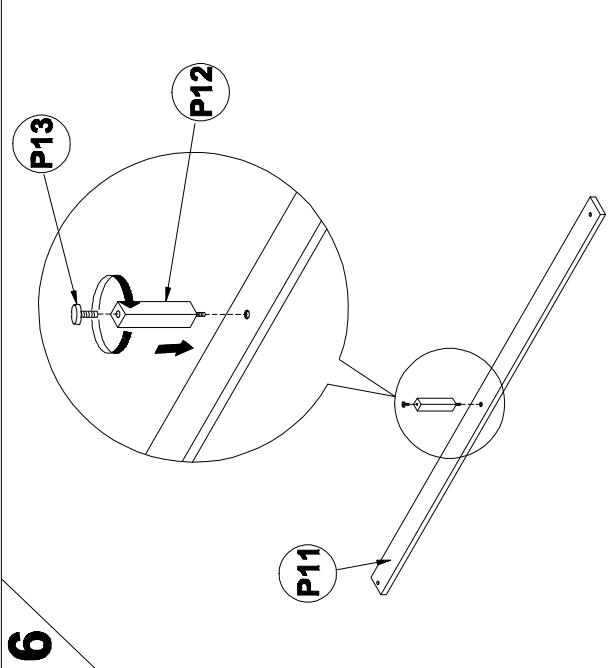

BECKETT KING BED BECKETT QUEEN BED

Assembly instructions:

PARTS LIST			
No.	DESCRIPTION	IMAGE	QTY
P10	SIDE RAIL		2
P11	SLAT		4
P12	SLAT SUPPORT		KING = 8 QUEEN = 4
P13	LEVELER		KING = 8 QUEEN = 4

HARDWARE LIST			
No.	DESCRIPTION	IMAGE	QTY
H5	BOLT 5/16" x 4 1/4"		8
H6	"C" WASHER		8
H7	HEX NUT 5/16"		8
H8	WRENCH 5/16"		1
H9	SCREW M/4 x 1 1/4"		8

NOTE: PO# is located underneath/ inside of each item. Please be prepared to provide this # should any claim be necessary.

CAUTION: Item is heavy assembly should be performed by two people.

DISCLAIMER:
When properly assembled, this item is safe for intended use. Seller is not liable for any damages resulting from item being improperly assembled after purchase.

5

7

6

ASSEMBLED COMPLETE