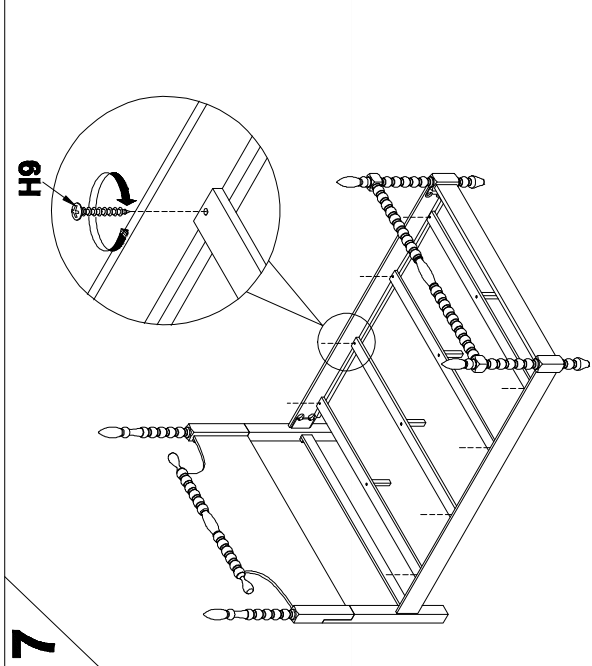

BECKETT KING BED BECKETT QUEEN BED

Assembly instructions:

PARTS LIST			
No.	DESCRIPTION	IMAGE	QTY
P10	SIDE RAIL		2
P11	SLAT		4
P12	SLAT SUPPORT		KING = 8 QUEEN = 4
P13	LEVELER		KING = 8 QUEEN = 4

HARDWARE LIST			
No.	DESCRIPTION	IMAGE	QTY
H5	BOLT 5/16" x 4 1/4"		8
H6	"C" WASHER		8
H7	HEX NUT 5/16"		8
H8	WRENCH 5/16"		1
H9	SCREW M/4 x 1 1/4"		8

NOTE: PO# is located underneath/ inside of each item. Please be prepared to provide this # should any claim be necessary.

CAUTION: Item is heavy assembly should be performed by two people.

DISCLAIMER:
When properly assembled, this item is safe for intended use. Seller is not liable for any damages resulting from item being improperly assembled after purchase.

5

7

6

ASSEMBLED COMPLETE