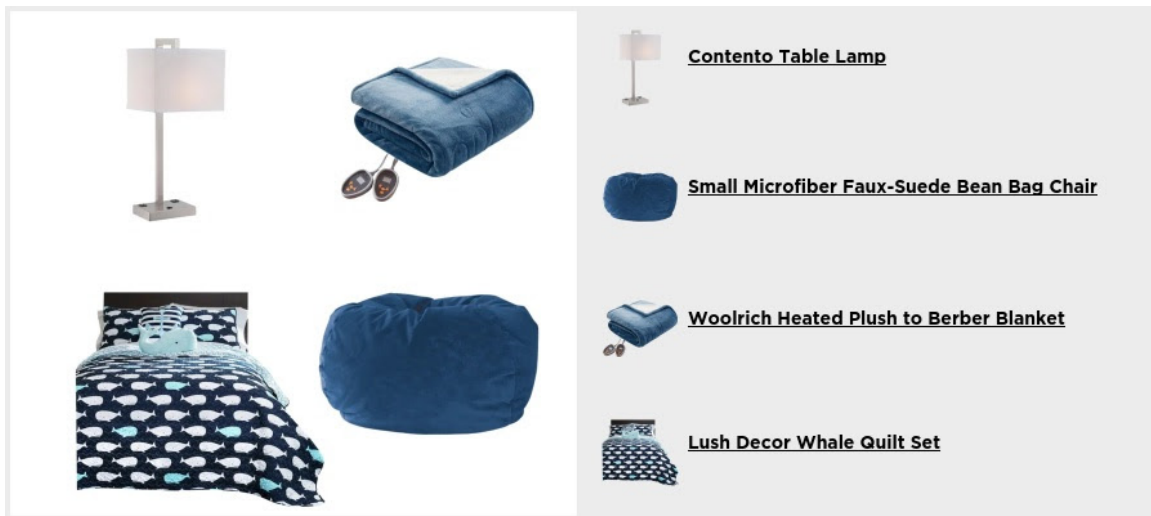

Need help? No problem.

Frequently asked questions

[How do I track my order?](#)

[Can I cancel or change my order?](#)

[When will my order arrive?](#)

[When will I be charged?](#)

Get more information

[Customer Service](#)

KOHL'S CARD

CUSTOMER SERVICE

FIND A STORE

KOHL'S COUPONS

Android, Google Play and the Google Play logo are trademarks of Google Inc.
App Store is a service mark of Apple Inc.

SECURITY & PRIVACY POLICY

HASSLE-FREE RETURNS POLICY