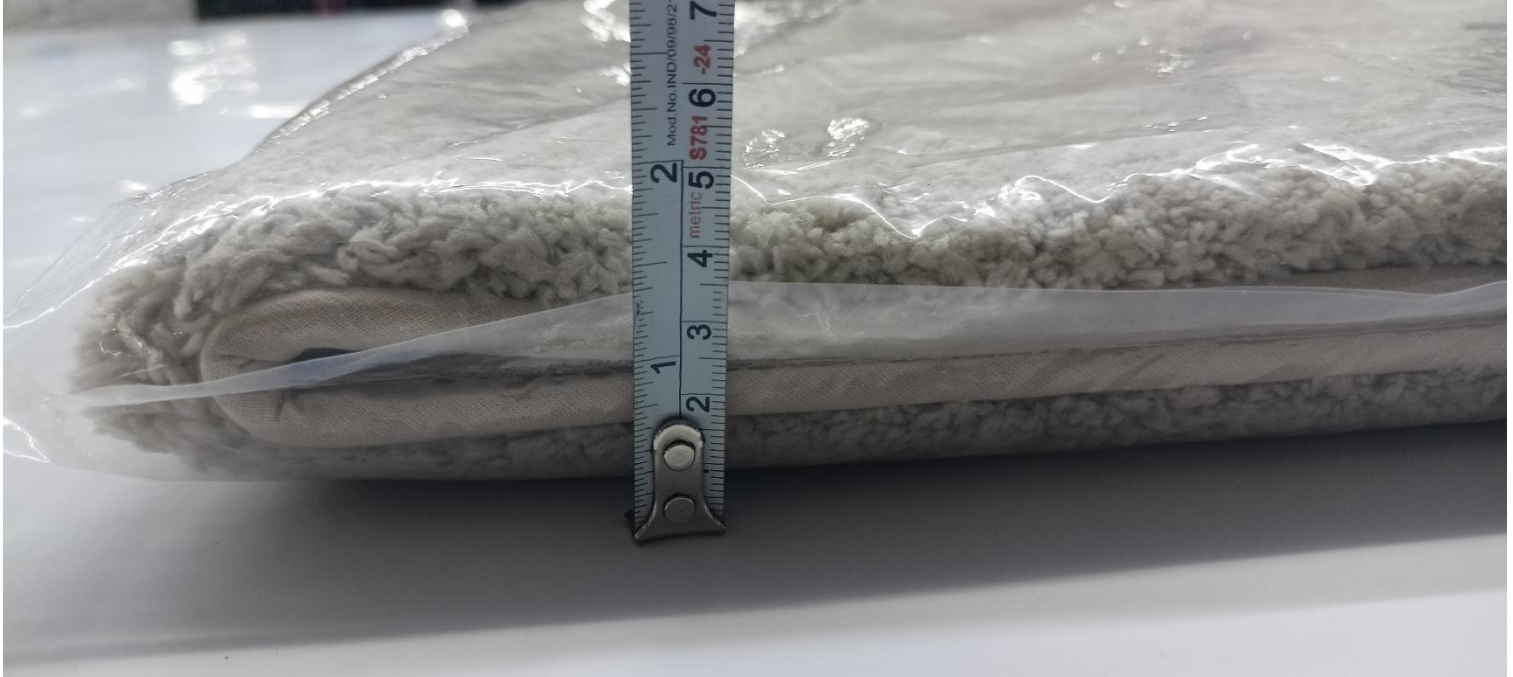

Size – 20”x30”

Color - Silver

Length – 20.5”

Color - Silver

Width – 15.5”

Color - Silver

Height – 2"

Color - Silver

Size – 20”x30”

Color - White

Length – 20.5”

Color - White

Width – 15.5”

Color - White

Height – 2”

Color - White

Size – 20"x30"

Color - Natural

Length – 20.5"

Color - Natural

Width – 15.5”

Color - Natural

Height – 2"

Color - Natural