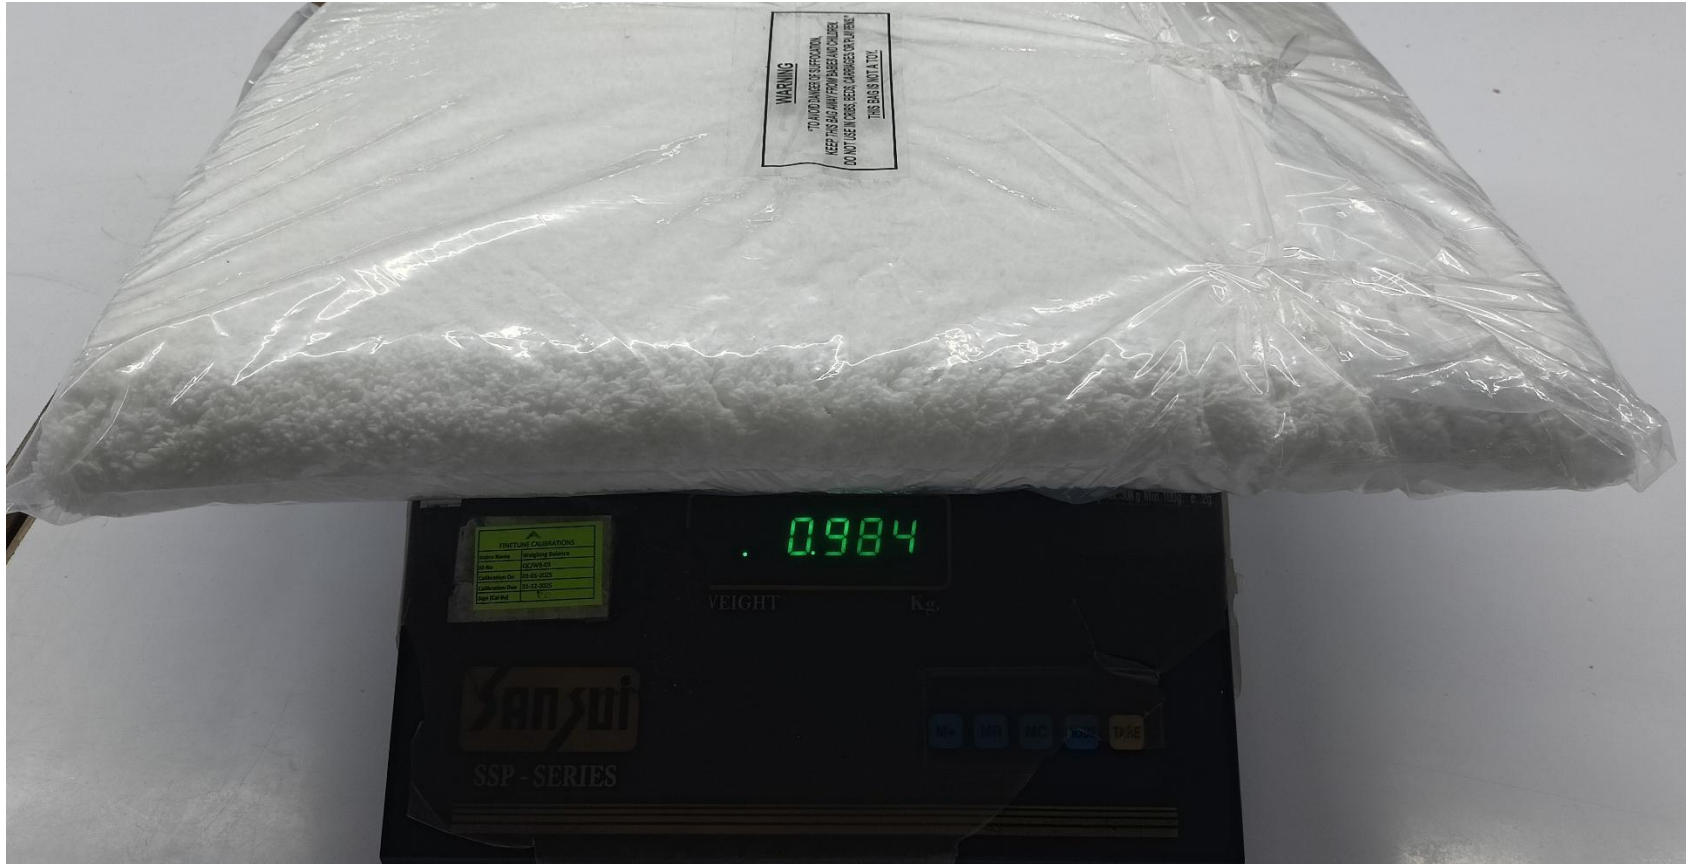

Item Number	Brand	T1 Pattern Name	Size	Color	Individual Product Pack L x W x H(in)	L	W	H	Individual Product Pack Gross Weight(lb)
					Reference: 18" x 14" x 8"				
MPS72-384	Madison Park Signature	Marshmallow	20"W x 30"L	Natural	20.5 x 15.5 x 2 "	20.5	15.5	2	2.2308
MPS72-170	Madison Park Signature	Marshmallow	20"W x 30"L	Silver	20.5 x 15.5 x 2 "	20.5	15.5	2	2.1956
MPS72-162	Madison Park Signature	Marshmallow	20"W x 30"L	White	20.5 x 15.5 x 2 "	20.5	15.5	2	2.1648

Size – 20”x30”

Color - Silver

Length – 20.5”

Color - Silver

Width – 15.5”

Color - Silver

Height – 2"

Color - Silver

Size – 20”x30”

Color - White

Length – 20.5”

Color - White

Width – 15.5”

Color - White

Height – 2”

Color - White

Size – 20"x30"

Color - Natural

Length – 20.5"

Color - Natural

Width – 15.5”

Color - Natural

Height – 2"

Color - Natural