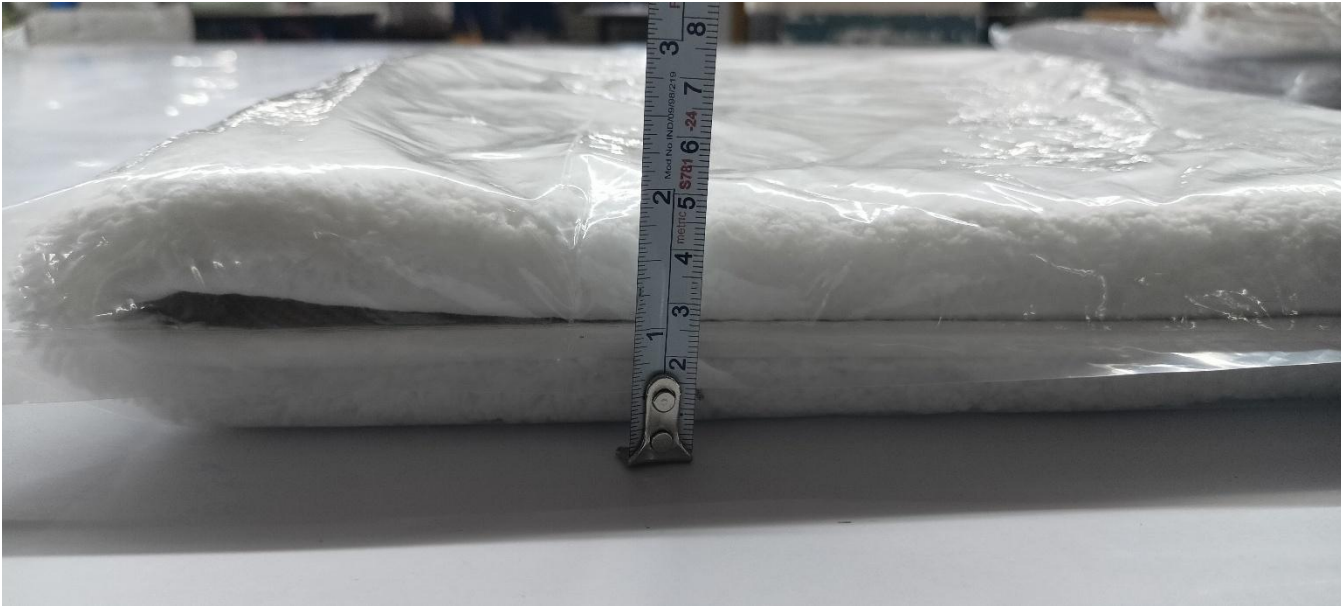

Size – 20”x30”

Color - Silver

Length – 20.5”

Color - Silver

Width – 15.5”

Color - Silver

Height – 2"

Color - Silver

Size – 20”x30”

Color - White

Length – 20.5”

Color - White

Width – 15.5”

Color - White

Height – 2”

Color - White

Size – 20"x30"

Color - Natural

Length – 20.5"

Color - Natural

Width – 15.5”

Color - Natural

Height – 2"

Color - Natural