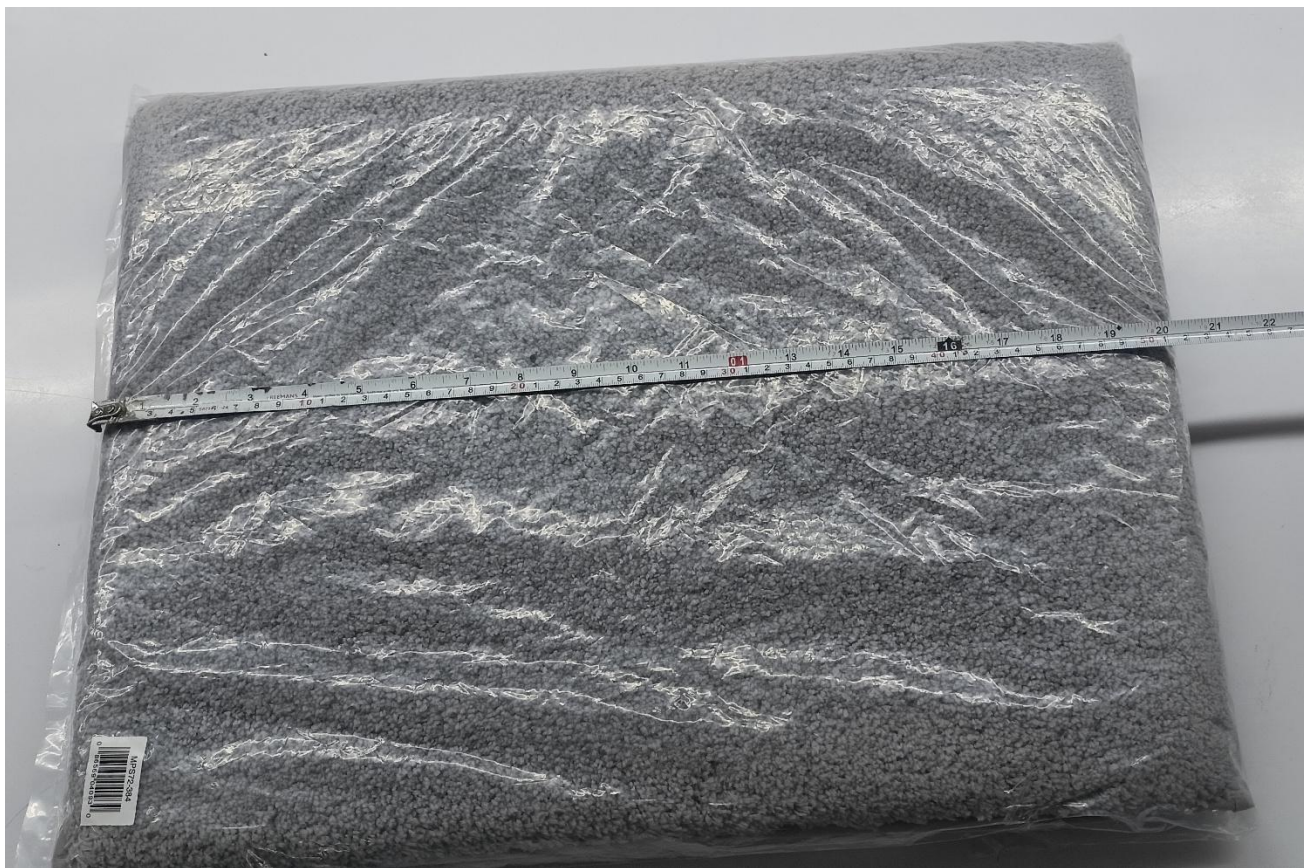

Item Number	Brand	T1 Pattern Name	Size	Color	Individual Product Pack L x W x H(in)	L	W	H	Individual Product Pack Gross Weight(lb)
					Reference: 18" x 14" x 8"				
MPS72-384	Madison Park Signature	Marshmallow	20"W x 30"L	Natural	20.5 x 15.5 x 2 "	20.5	15.5	2	2.2308
MPS72-170	Madison Park Signature	Marshmallow	20"W x 30"L	Silver	20.5 x 15.5 x 2 "	20.5	15.5	2	2.1956
MPS72-162	Madison Park Signature	Marshmallow	20"W x 30"L	White	20.5 x 15.5 x 2 "	20.5	15.5	2	2.1648

Size – 20”x30”

Color - Silver

Length – 20.5”

Color - Silver

Width – 15.5”

Color - Silver

Height – 2"

Color - Silver

Size – 20”x30”

Color - White

Length – 20.5”

Color - White

Width – 15.5”

Color - White

Height – 2”

Color - White

Size – 20"x30"

Color - Natural

Length – 20.5"

Color - Natural

Width – 15.5”

Color - Natural

Height – 2"

Color - Natural