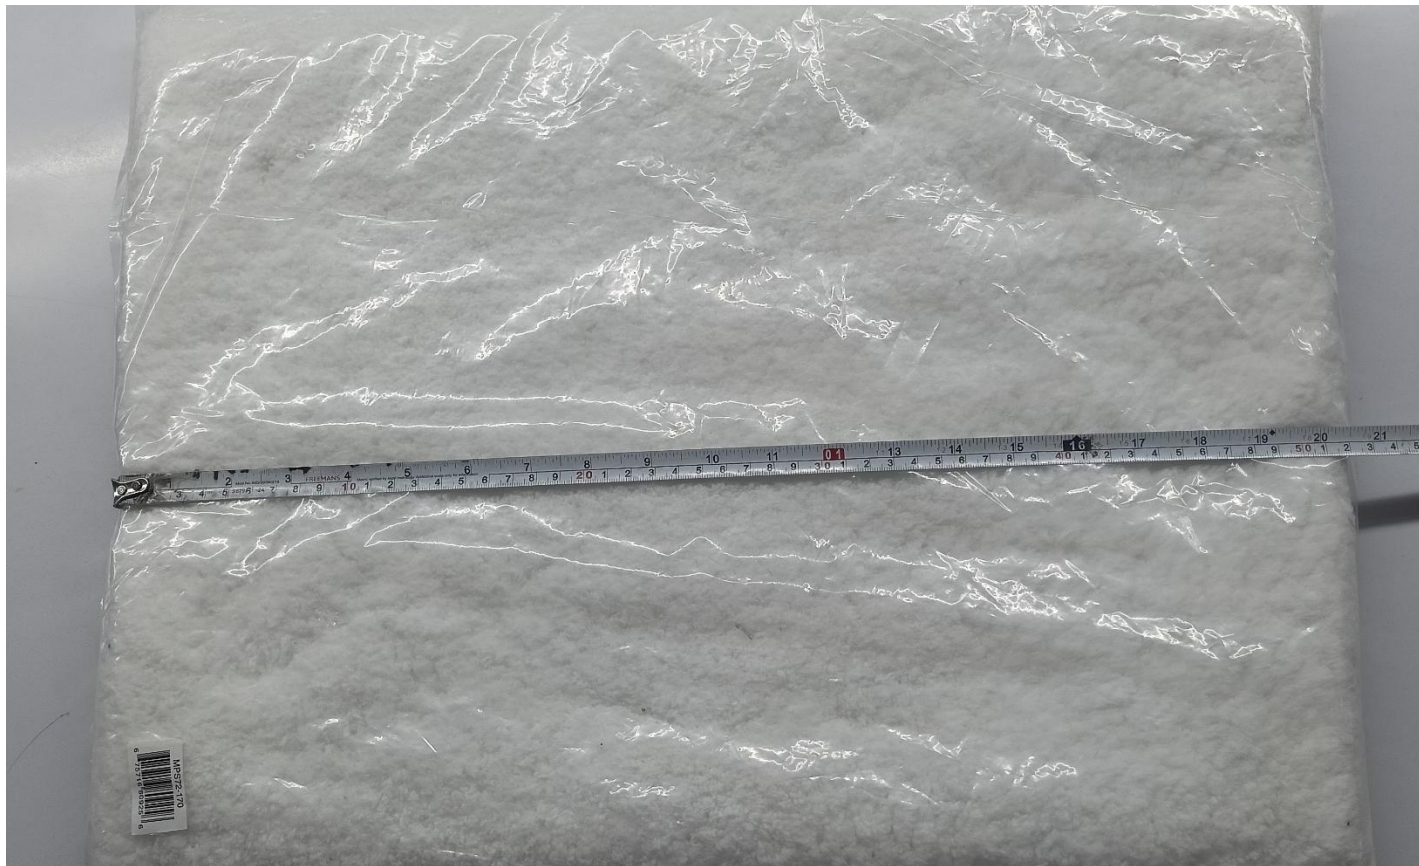

Item Number	Brand	T1 Pattern Name	Size	Color	Individual Product Pack L x W x H(in)	L	W	H	Individual Product Pack Gross Weight(lb)
					Reference: 18" x 14" x 8"				
MPS72-384	Madison Park Signature	Marshmallow	20"W x 30"L	Natural	20.5 x 15.5 x 2 "	20.5	15.5	2	2.2308
MPS72-170	Madison Park Signature	Marshmallow	20"W x 30"L	Silver	20.5 x 15.5 x 2 "	20.5	15.5	2	2.1956
MPS72-162	Madison Park Signature	Marshmallow	20"W x 30"L	White	20.5 x 15.5 x 2 "	20.5	15.5	2	2.1648

Size – 20”x30”

Color - Silver

Length – 20.5”

Color - Silver

Width – 15.5”

Color - Silver

Height – 2"

Color - Silver

Size – 20”x30”

Color - White

Length – 20.5”

Color - White

Width – 15.5”

Color - White

Height – 2”

Color - White

Size – 20"x30"

Color - Natural

Length – 20.5"

Color - Natural

Width – 15.5”

Color - Natural

Height – 2"

Color - Natural