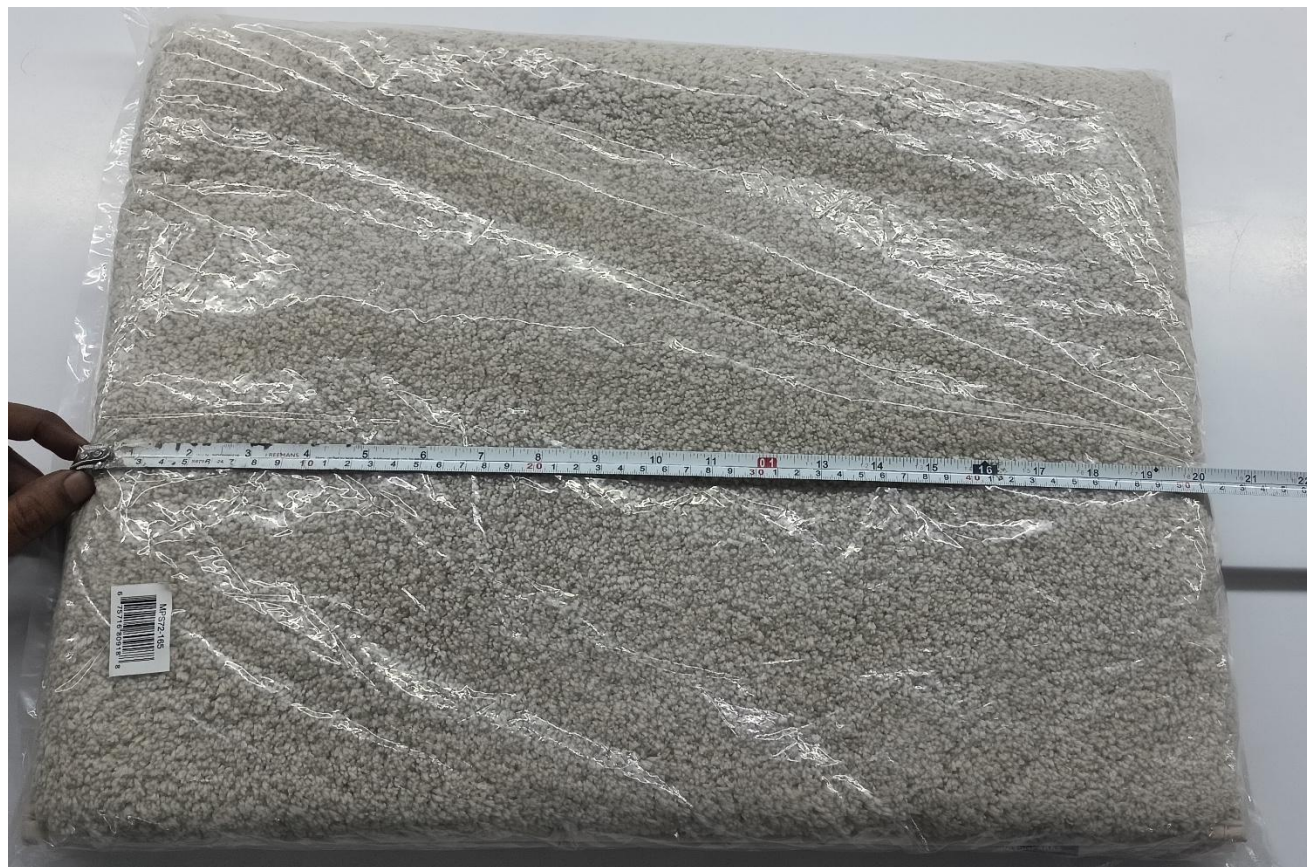

Size – 20”x30”

Color - Silver

Length – 20.5”

Color - Silver

Width – 15.5”

Color - Silver

Height – 2"

Color - Silver

Size – 20”x30”

Color - White

Length – 20.5”

Color - White

Width – 15.5”

Color - White

Height – 2”

Color - White

Size – 20"x30"

Color - Natural

Length – 20.5"

Color - Natural

Width – 15.5”

Color - Natural

Height – 2"

Color - Natural