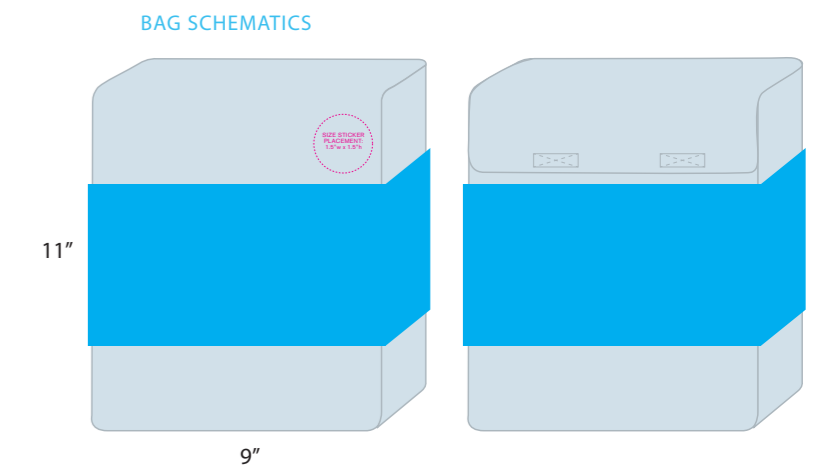

SHEET SET PACKAGING

- Self fabric bag with velcro closure: 9"w x 11"h
- Bellyband

SYNC	Client: KOHL'S	F	PANTONE® 426C	PANTONE® Black 6C	50% of PANTONE® 426C	PANTONE® 298C		
	Project: Packaging						Date: 11/07/24	Designer: TP