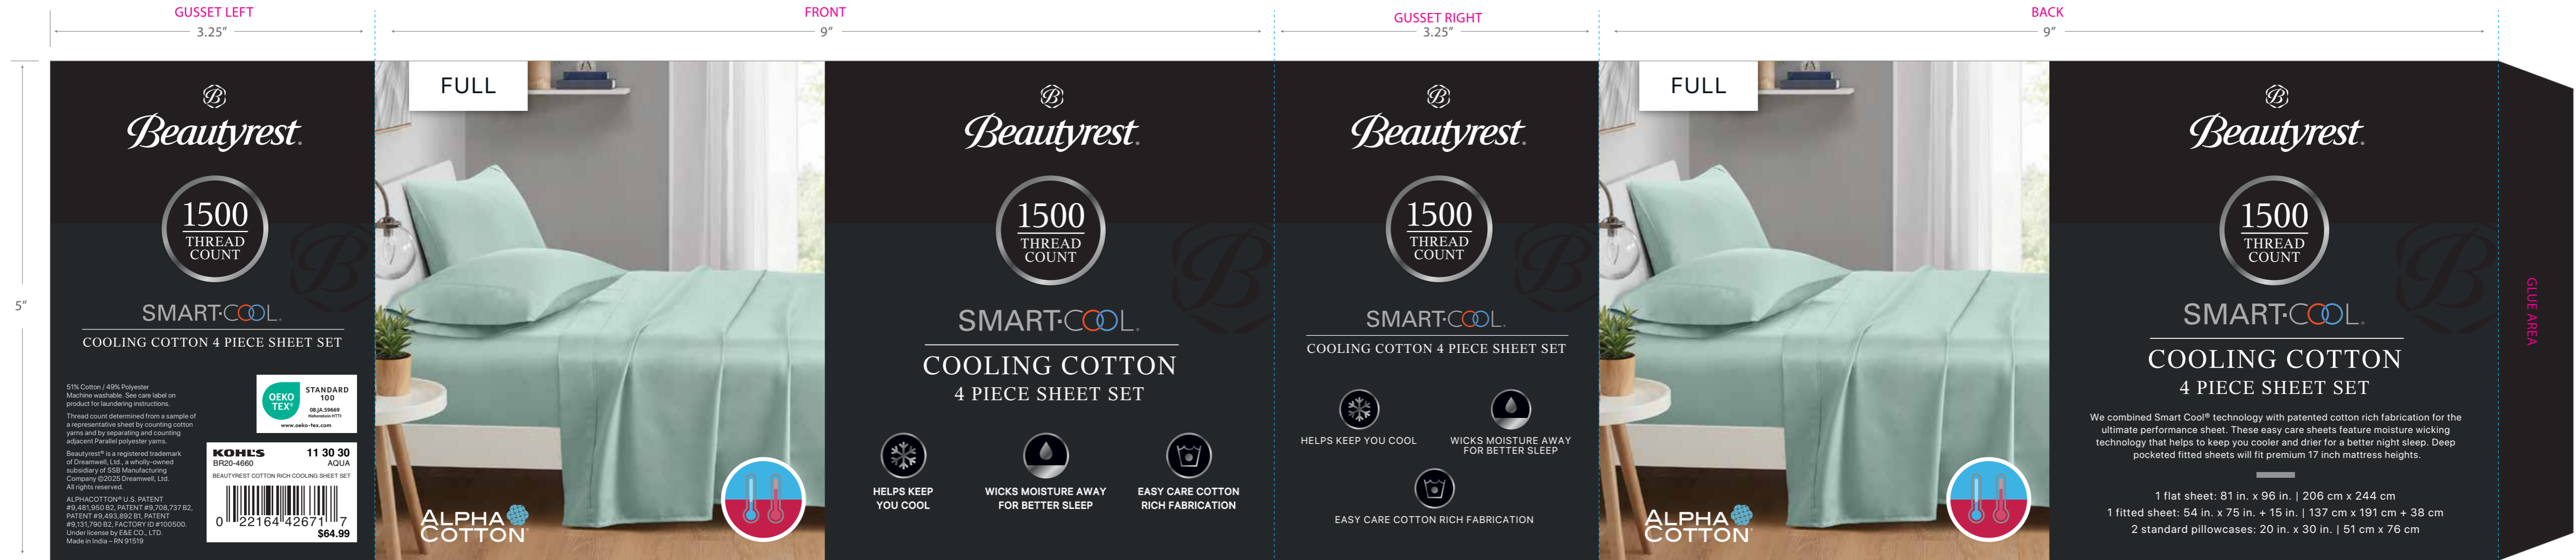

SHEET SET PACKAGING

- Self fabric bag with velcro closure: 9"w x 11"h
- Bellyband

SYNC	Client: KOHL'S	F	PANTONE® 426C	PANTONE® Black 6C	50% of PANTONE® 426C	PANTONE® 298C		
	Project: Packaging						Date: 11/07/24	Designer: TP