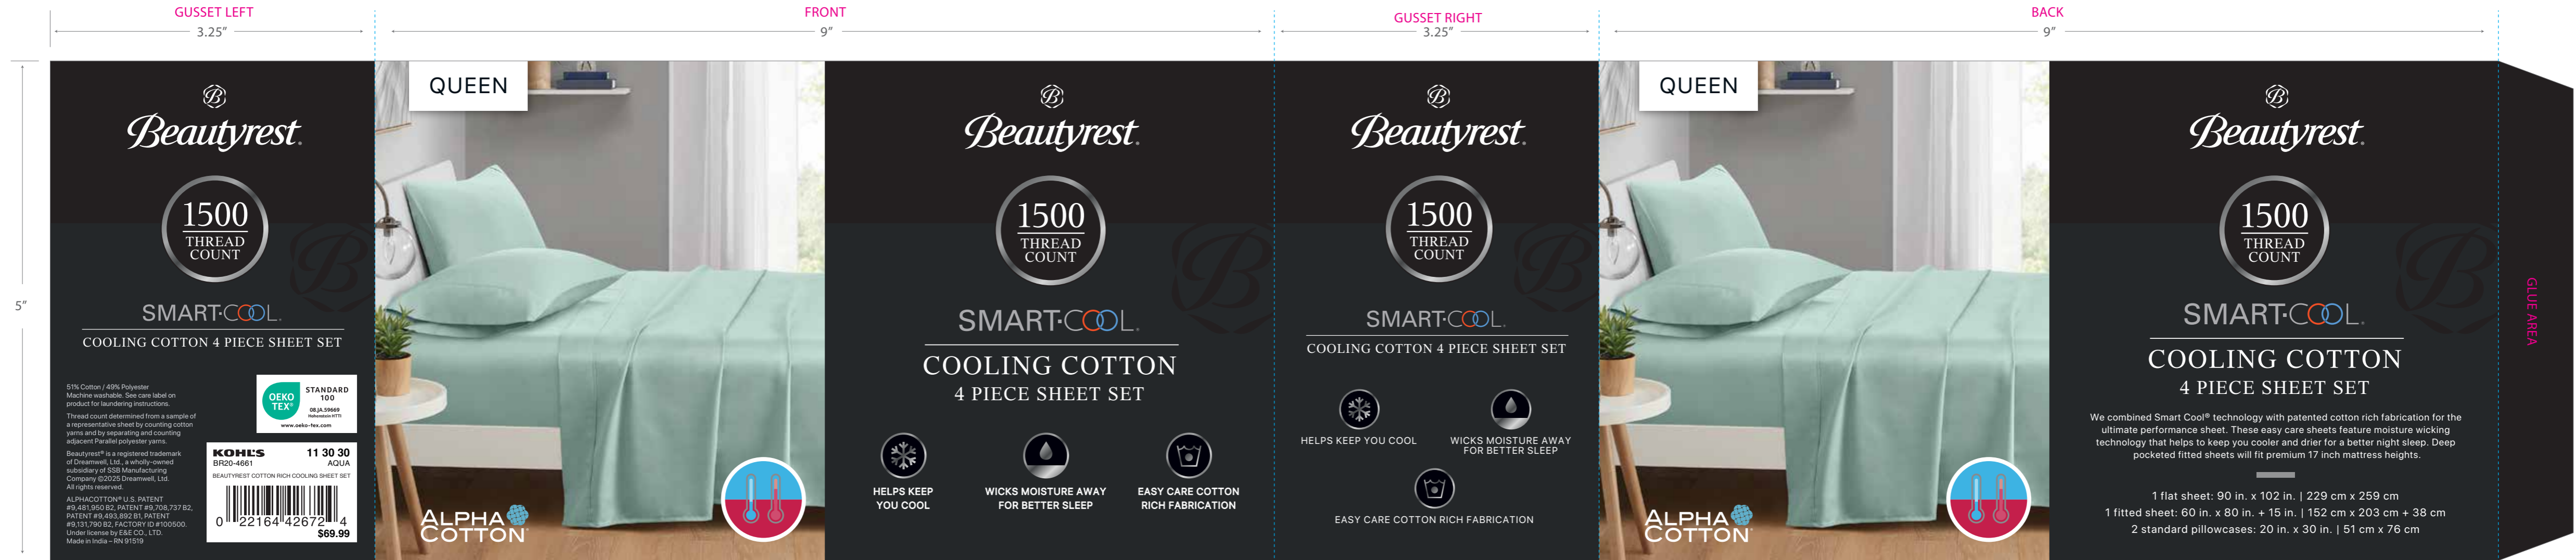

SHEET SET PACKAGING

- Self fabric bag with velcro closure: 9"w x 11"h
- Bellyband

SYNC	Client: KOHL'S	Q	PANTONE® 426C	PANTONE® Black 6C	50% of PANTONE® 426C	PANTONE® 298C		
	Project: Packaging						Date: 11/07/24	Designer: TP