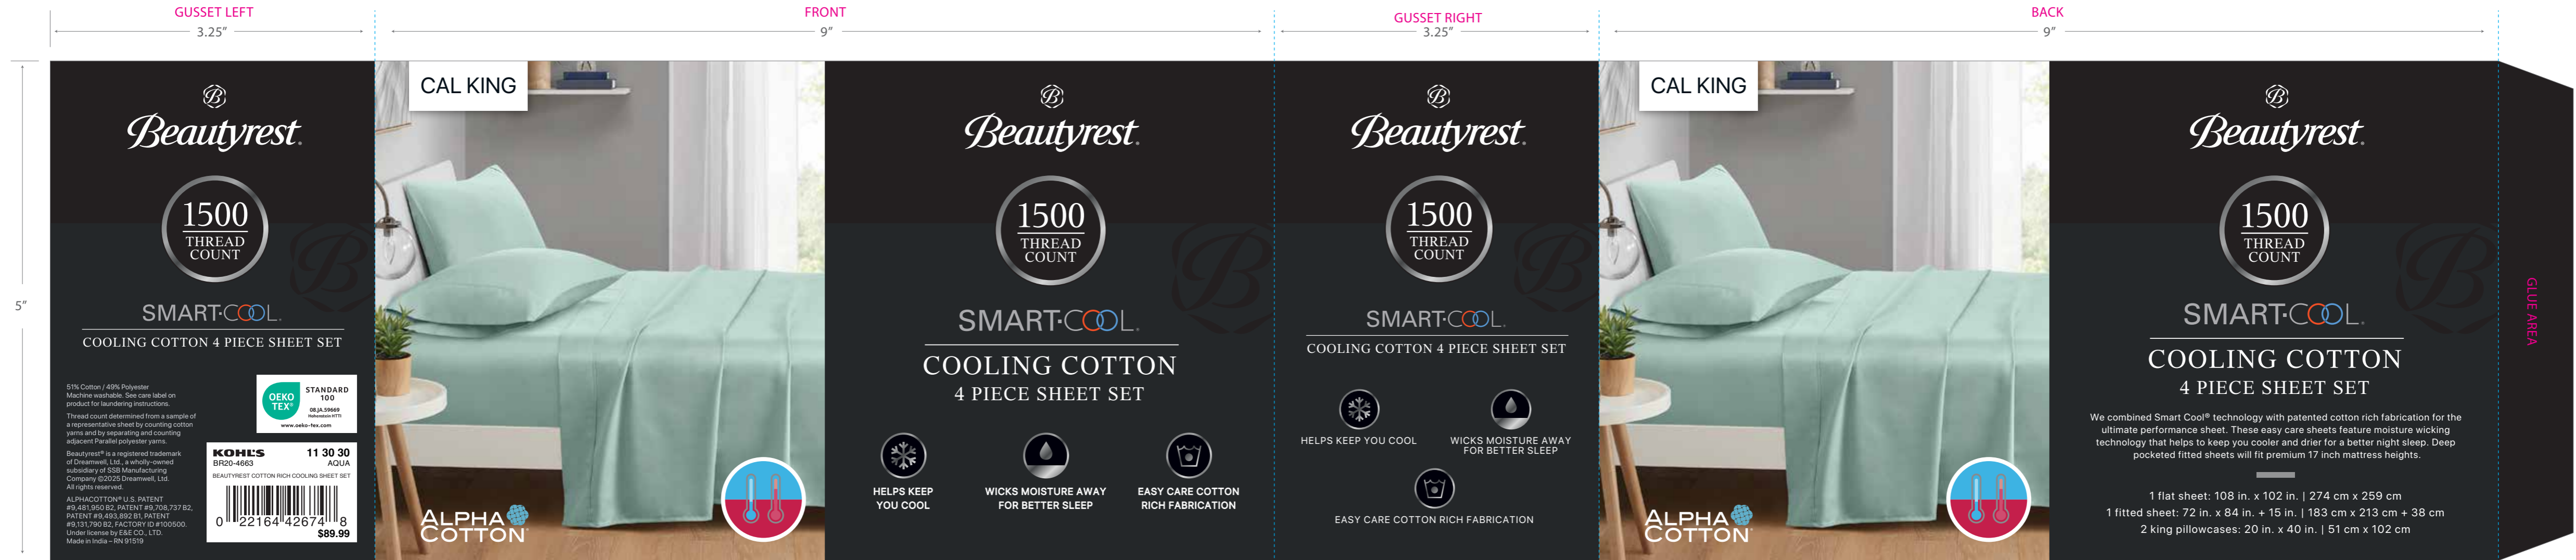

SHEET SET PACKAGING

- Self fabric bag with velcro closure: 9"w x 11"h
- Bellyband

SYNC	Client: KOHL's	CK	PANTONE® 426C	PANTONE® Black 6C	50% of PANTONE® 426C	PANTONE® 298C		
	Project: Packaging						Date: 11/07/24	Designer: TP