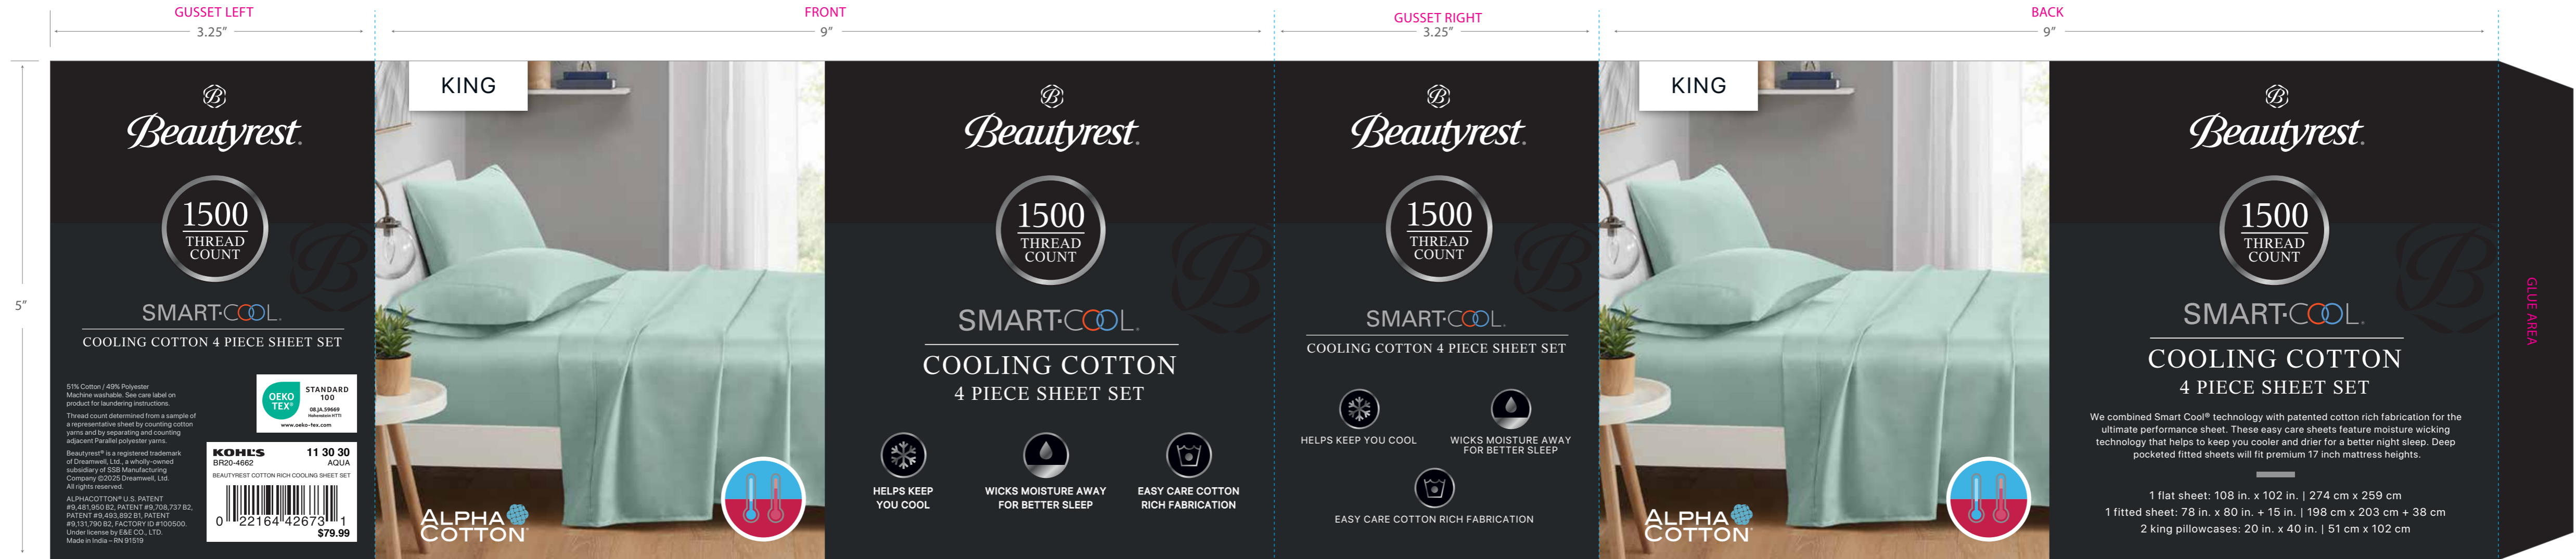

SHEET SET PACKAGING

- Self fabric bag with velcro closure: 9" w x 11" h
- Bellyband

SYNC	Client: KOHL'S	K	PANTONE® 426C	PANTONE® Black 6C	50% of PANTONE® 426C	PANTONE® 298C		
	Project: Packaging						Date: 11/07/24	Designer: TP