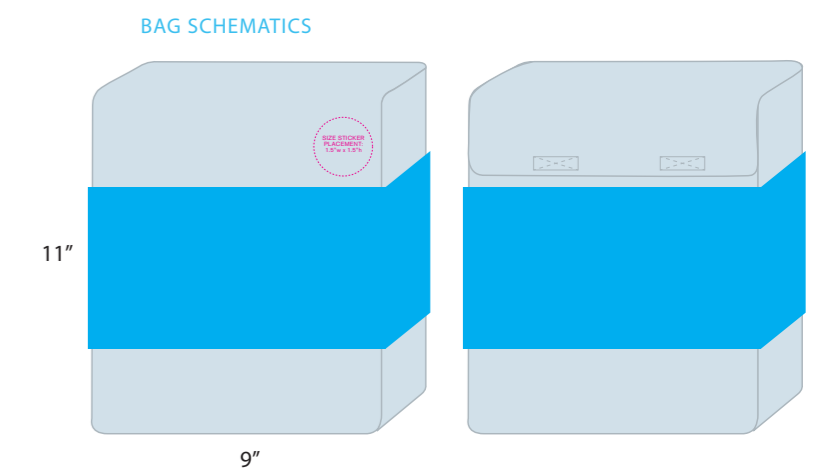

SHEET SET PACKAGING

- Self fabric bag with velcro closure: 9" w x 11" h
- Bellyband

SYNC	Client: KOHL'S	K	PANTONE® 426C	PANTONE® Black 6C	50% of PANTONE® 426C	PANTONE® 298C		
	Project: Packaging						Date: 11/07/24	Designer: TP