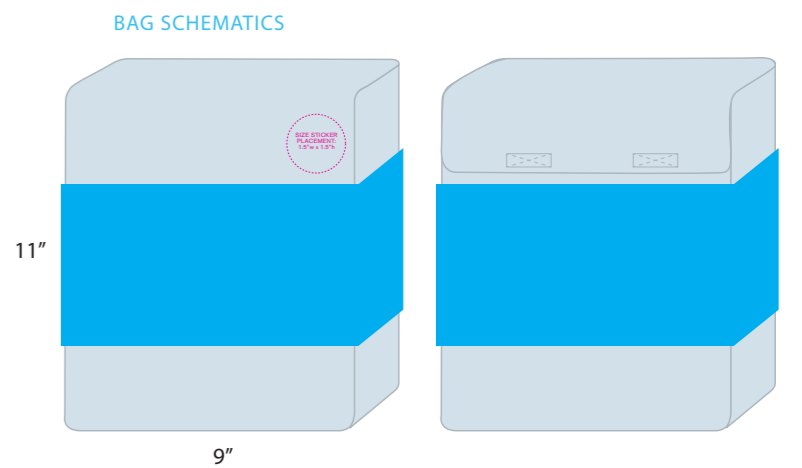

SHEET SET PACKAGING

- Self fabric bag with velcro closure: 9"w x 11"h
- Bellyband

SYNC	Client: KOHL'S	Q	PANTONE® 426C	PANTONE® Black 6C	50% of PANTONE® 426C	PANTONE® 298C		
	Project: Packaging						Date: 11/07/24	Designer: TP