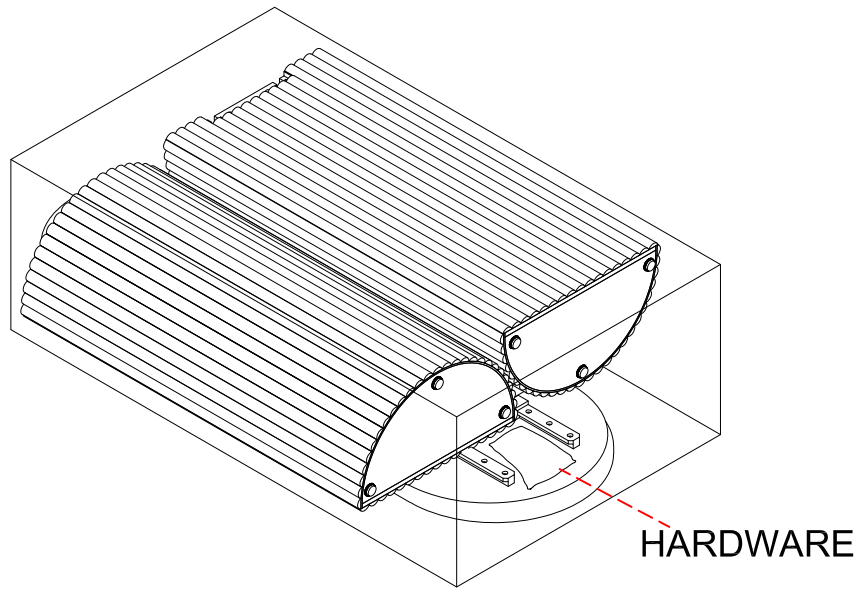

STEP 1

LOCATE PARTS AND HARDWARE PER BELOW DRAWING.