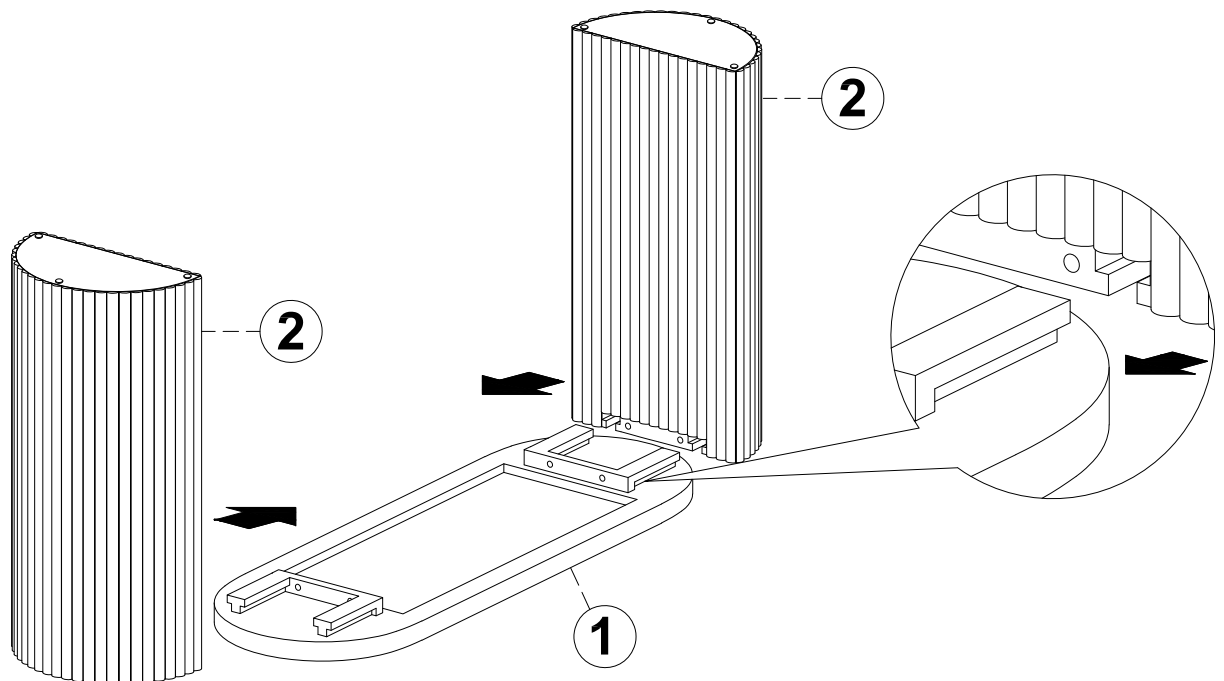

STEP 1

LOCATE PARTS AND HARDWARE PER BELOW DRAWING.

STEP 2