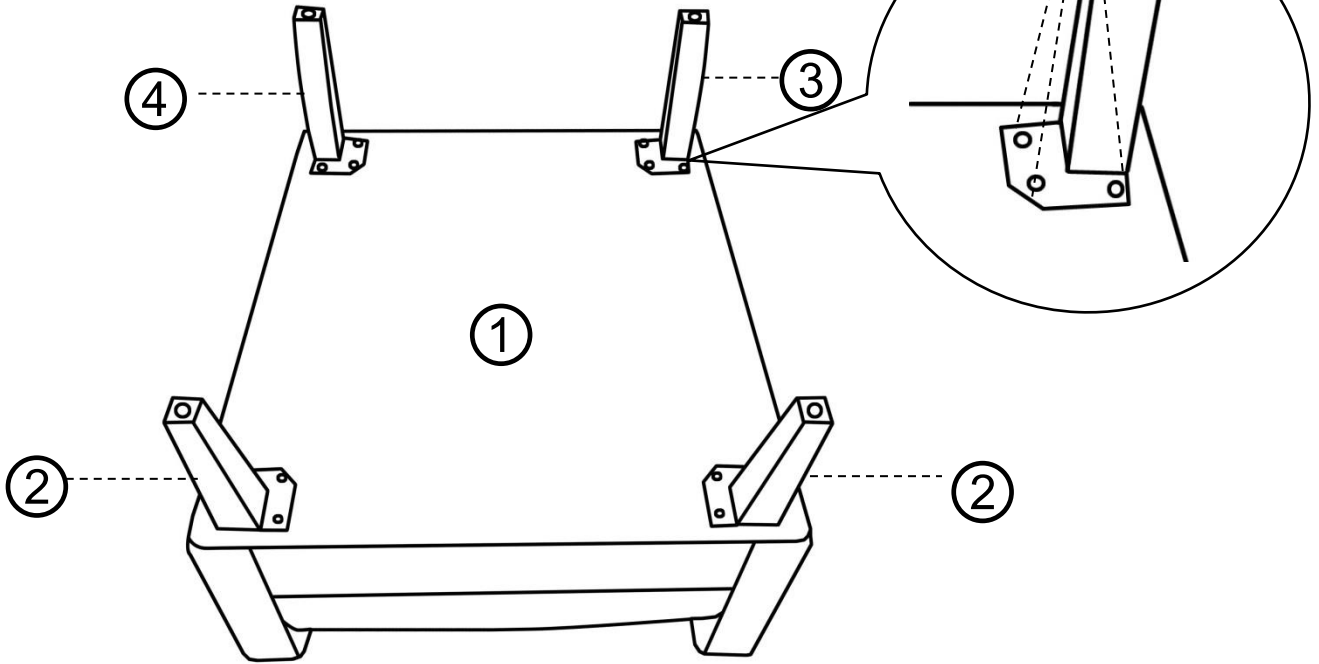

STEP 2

A		12 PCS
B		12 PCS
C		12 PCS
D		1 PC