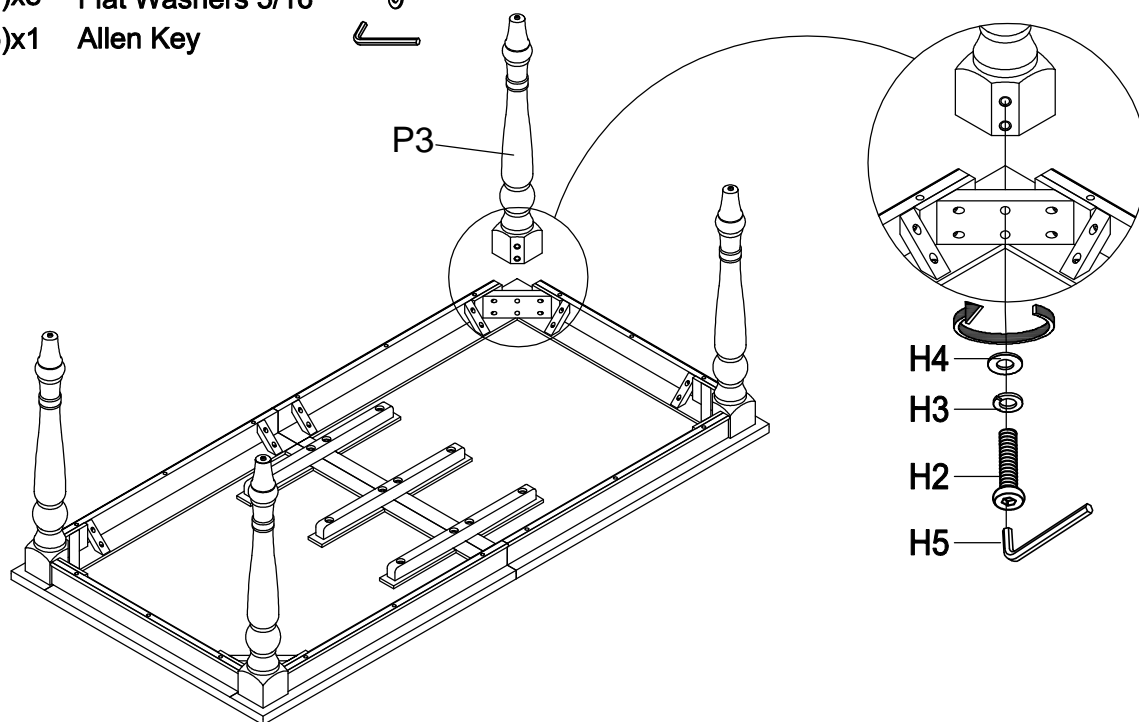

## Assembly Procedures:

\*Assemble the table on a flat, soft surface such as a carpet or cloth to prevent scratching the finish.

Step 1: Attach the Support Rails (P4) to the Table Top A (P1) & Table Top B (P2) as shown below.

- (H1)x12 Bolts 5/16" x 2" 
- (H3)x12 Lock Washers 5/16" 
- (H4)x12 Flat Washers 5/16" 
- (H5)x1 Allen Key 

Step 2: Attach the Legs (P3) to the Table Top (P1) & (P2) as shown below.

- (H2)x8 Bolts 5/16" x 2-3/4" 
- (H3)x8 Lock Washers 5/16" 
- (H4)x8 Flat Washers 5/16" 
- (H5)x1 Allen Key 