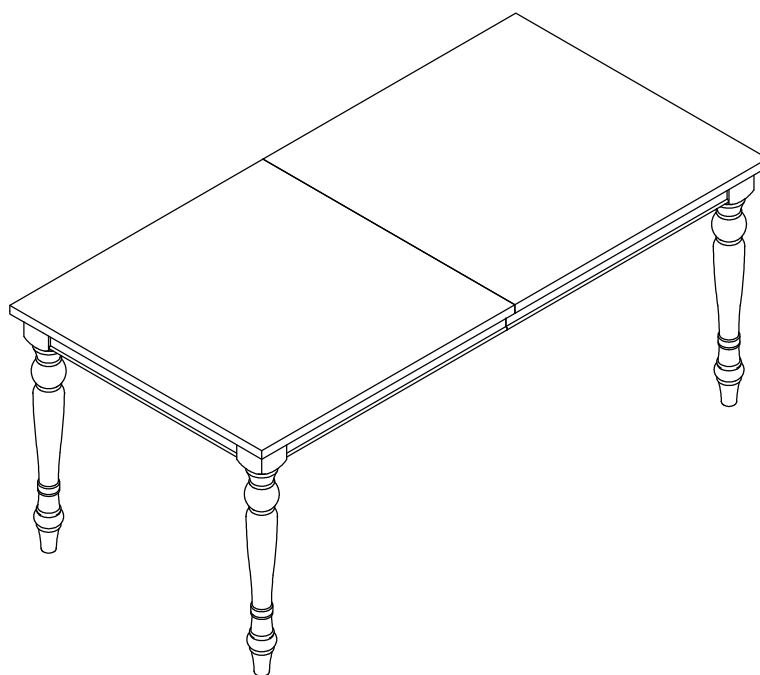

ADDITIONAL NOTE ABOUT SAFETY: BOLTS MAY LOOSEN DURING NORMAL EVERYDAY USE. THEY SHOULD BE PERIODICALLY INSPECTED AND RE-TIGHTENED TO PREVENT DAMAGE OR INJURY. ALWAYS CHECK TO ENSURE THAT ALL HARDWARE IS KEPT TIGHTENED.

Thank you for your purchase