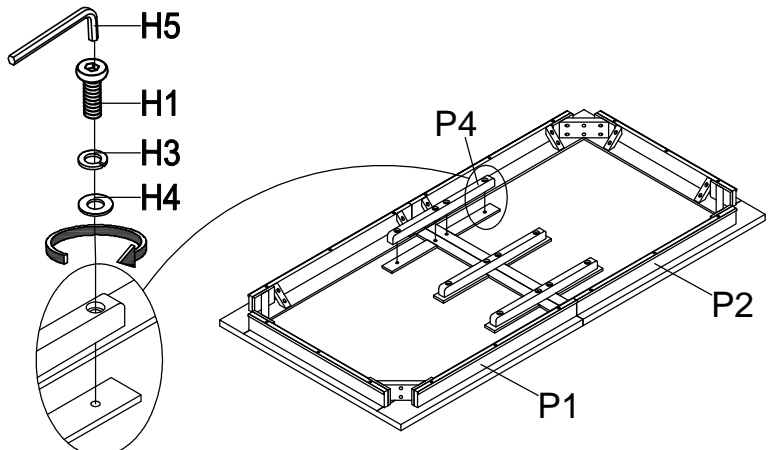

## Parts List

Item	Description	QTY
P1	Table Top A 	1
P2	Table Top B 	1
P3	Legs 	4
P4	Support Rails 	3

## Hardware List

Item	Description	QTY
H1	Bolts 5/16" x 2" 	12
H2	Bolts 5/16" x 2-3/4" 	8
H3	Lock Washers 5/16" 	20
H4	Flat Washers 5/16" 	20
H5	Allen Key 	1

## Assembly Procedures:

\*Assemble the table on a flat, soft surface such as a carpet or cloth to prevent scratching the finish.

Step 1: Attach the Support Rails (P4) to the Table Top A (P1) & Table Top B (P2) as shown below.

- (H1)x12 Bolts 5/16" x 2" 
- (H3)x12 Lock Washers 5/16" 
- (H4)x12 Flat Washers 5/16" 
- (H5)x1 Allen Key 

Step 2: Attach the Legs (P3) to the Table Top (P1) & (P2) as shown below.

- (H2)x8 Bolts 5/16" x 2-3/4" 
- (H3)x8 Lock Washers 5/16" 
- (H4)x8 Flat Washers 5/16" 
- (H5)x1 Allen Key 