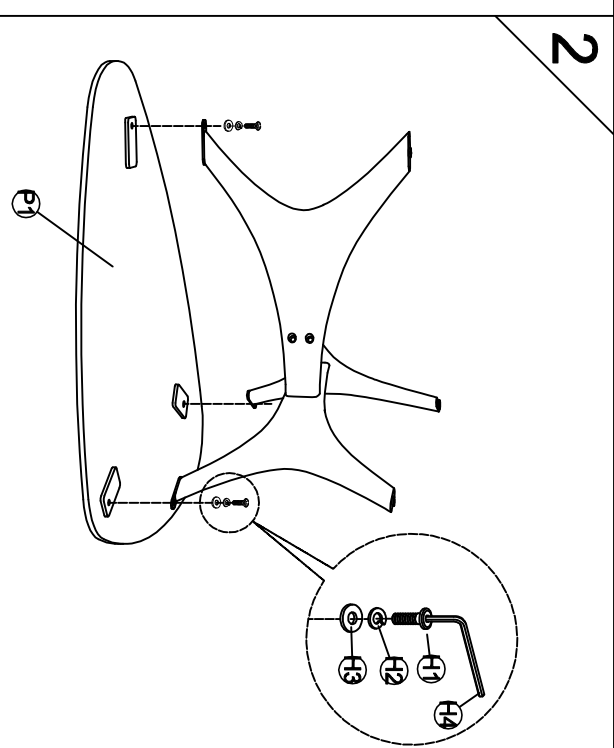

TRIANGLE COFFEE TABLE

Assembly instructions:

PARTS LIST

No.	DESCRIPTION	IMAGE	Q'TY
P1	TOP		1
P2	LEG 1		2
P3	LEG 2		1

HARDWARE LIST

No.	DESCRIPTION	IMAGE	Q'TY
H1	BOLT (Ø¼" x 20 MM)		9
H2	SPRING WASHER Ø¼"		3
H3	FLAT WASHER Ø¼" x 16		3
H4	ALLEN KEY		1
H5	WOODEN PLUG		6

NOTE: PO # is located underneath/ at the back side of each item. Please be prepared to provide this # should any claim be necessary.

CAUTION: Item is heavy. Assembly should be performed by two people.

DISCLAIMER:

When properly assembled, this item is safe for intended use. Seller is not liable for any damages resulting from item being improperly assembled after purchase.

ASSEMBLY COMPLETED