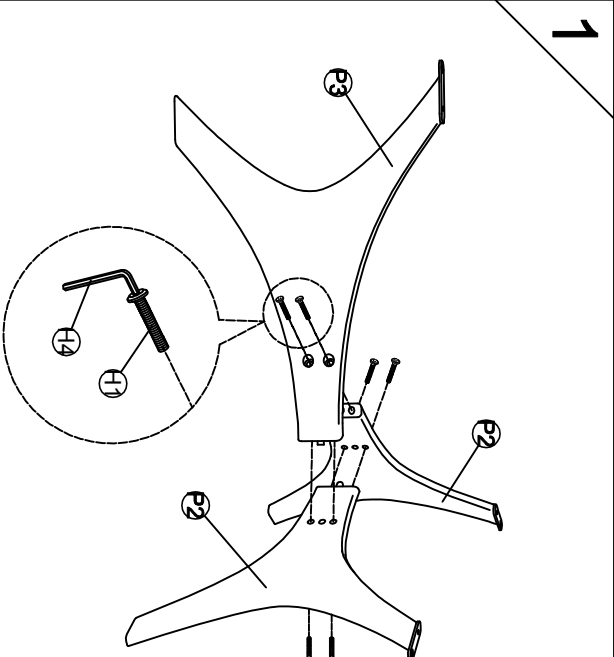

TRIANGLE COFFEE TABLE

Assembly instructions:

PARTS LIST

No.	DESCRIPTION	IMAGE	Q'TY
P1	TOP		1
P2	LEG 1		2
P3	LEG 2		1

HARDWARE LIST

No.	DESCRIPTION	IMAGE	Q'TY
H1	BOLT (Ø¼" x 20 MM)		9
H2	SPRING WASHER Ø¼"		3
H3	FLAT WASHER Ø¼" x 16		3
H4	ALLEN KEY		1
H5	WOODEN PLUG		6

NOTE: PO # is located underneath/ at the back side of each item. Please be prepared to provide this # should any claim be necessary.

CAUTION: Item is heavy. Assembly should be performed by two people.

DISCLAIMER:

When properly assembled, this item is safe for intended use. Seller is not liable for any damages resulting from item being improperly assembled after purchase.

ASSEMBLY COMPLETED