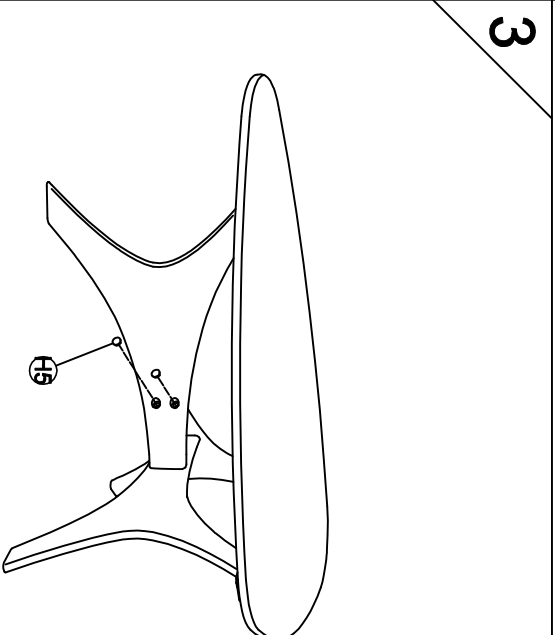

TRIANGLE COFFEE TABLE

Assembly instructions:

PARTS LIST

No.	DESCRIPTION	IMAGE	Q'TY
P1	TOP		1
P2	LEG 1		2
P3	LEG 2		1

HARDWARE LIST

No.	DESCRIPTION	IMAGE	Q'TY
H1	BOLT (Ø¼" x 20 MM)		9
H2	SPRING WASHER Ø¼"		3
H3	FLAT WASHER Ø¼" x 16		3
H4	ALLEN KEY		1
H5	WOODEN PLUG		6

NOTE: PO # is located underneath/ at the back side of each item. Please be prepared to provide this # should any claim be necessary.

CAUTION: Item is heavy. Assembly should be performed by two people.

DISCLAIMER:

When properly assembled, this item is safe for intended use. Seller is not liable for any damages resulting from item being improperly assembled after purchase.

ASSEMBLY COMPLETED